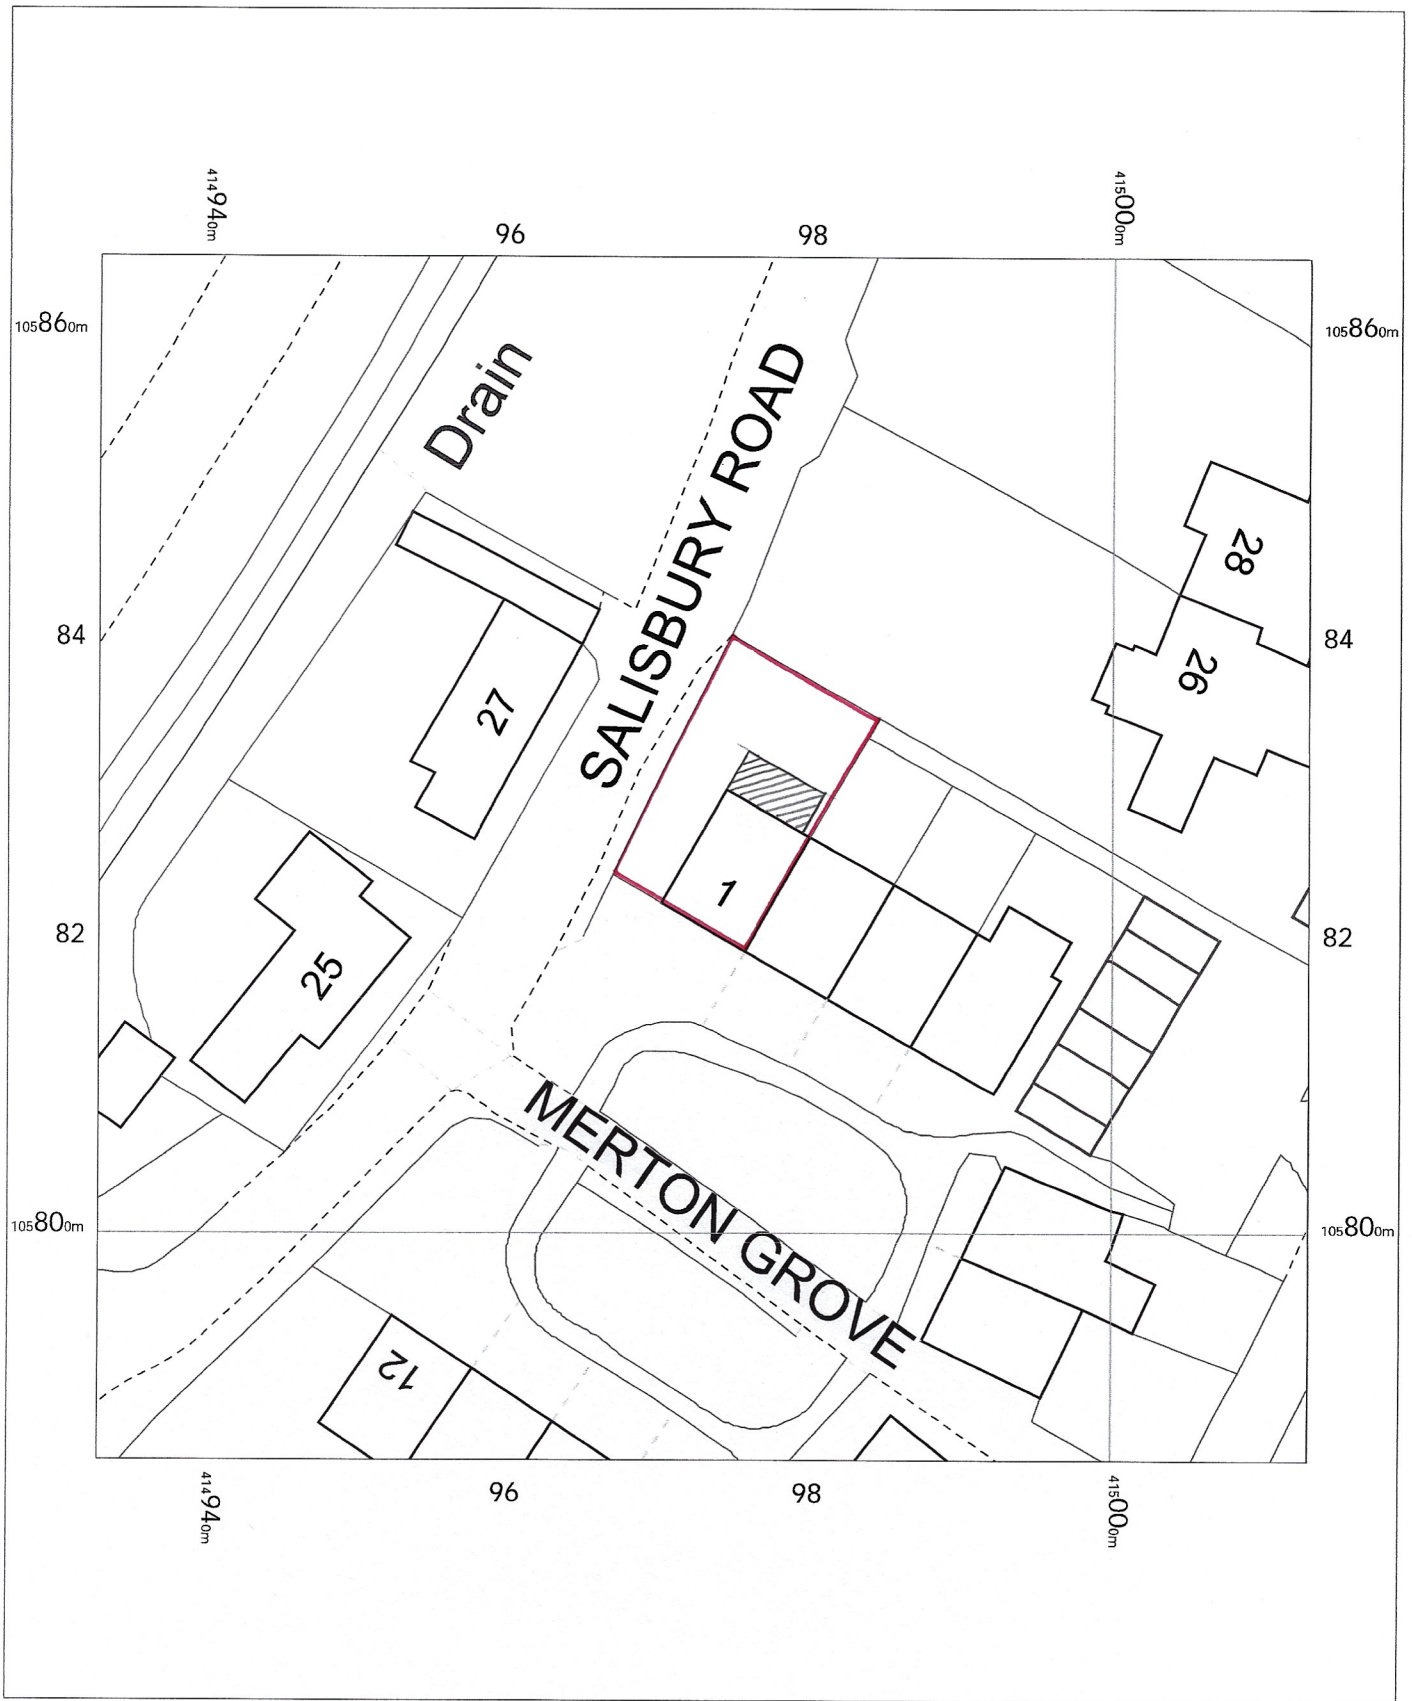

1 Merton Grove,  
Ringwood, Hampshire,  
BH24 1BY

OS MasterMap 1250/2500/10000 scale  
Tuesday, March 5, 2024, ID: LAT-01153013  
[www.latitudemaps.co.uk](http://www.latitudemaps.co.uk)

1:1250 scale print at A4, Centre: 414973 E, 105825 N

©Crown Copyright Ordnance Survey. Licence no.  
AC0000806982

**LATITUDE**  
MAPPING

1 Merton Grove,  
 Ringwood, Hampshire,  
 BH24 1BY

OS MasterMap 1250/2500/10000 scale  
 Tuesday, March 5, 2024, ID: LAT-01153012  
[www.latitudemaps.co.uk](http://www.latitudemaps.co.uk)

1:500 scale print at A4, Centre: 414973 E, 105825 N

©Crown Copyright Ordnance Survey. Licence no.  
 AC0000806982