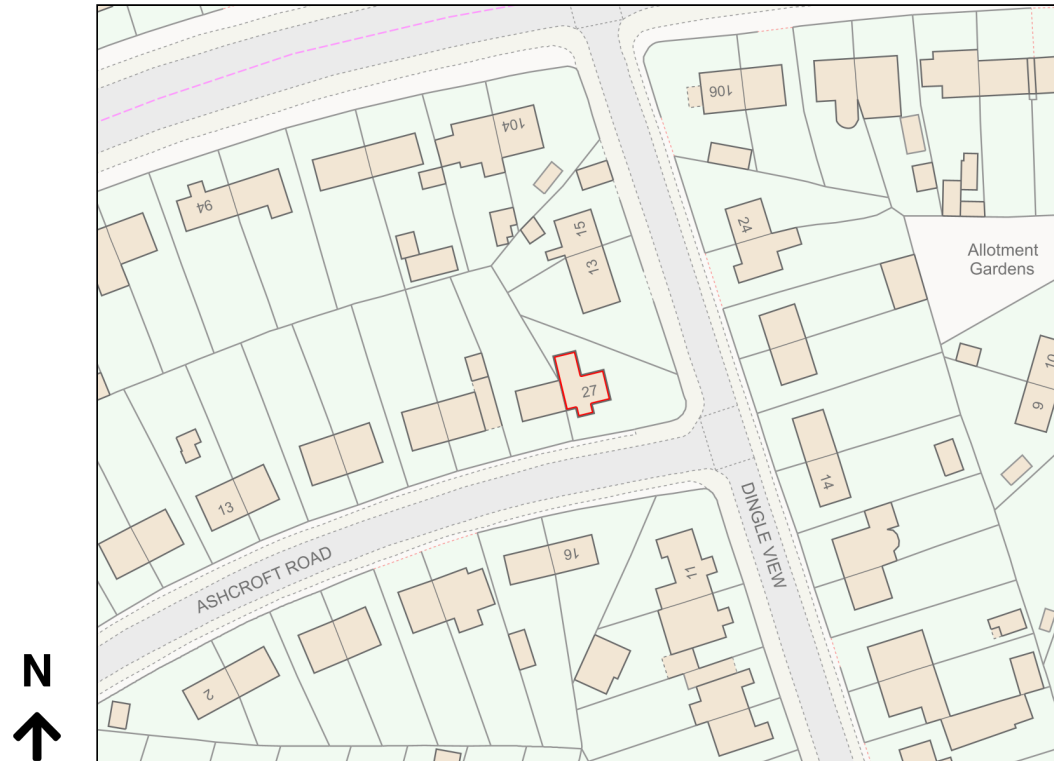

# Location Plan

Site Address: 27, Ashcroft Road, Sea Mills, Bristol, BS9 2NE

Date Produced: 04-Mar-2024

Scale: 1:1250 @A4

Planning Portal Reference: PP-12859538v1