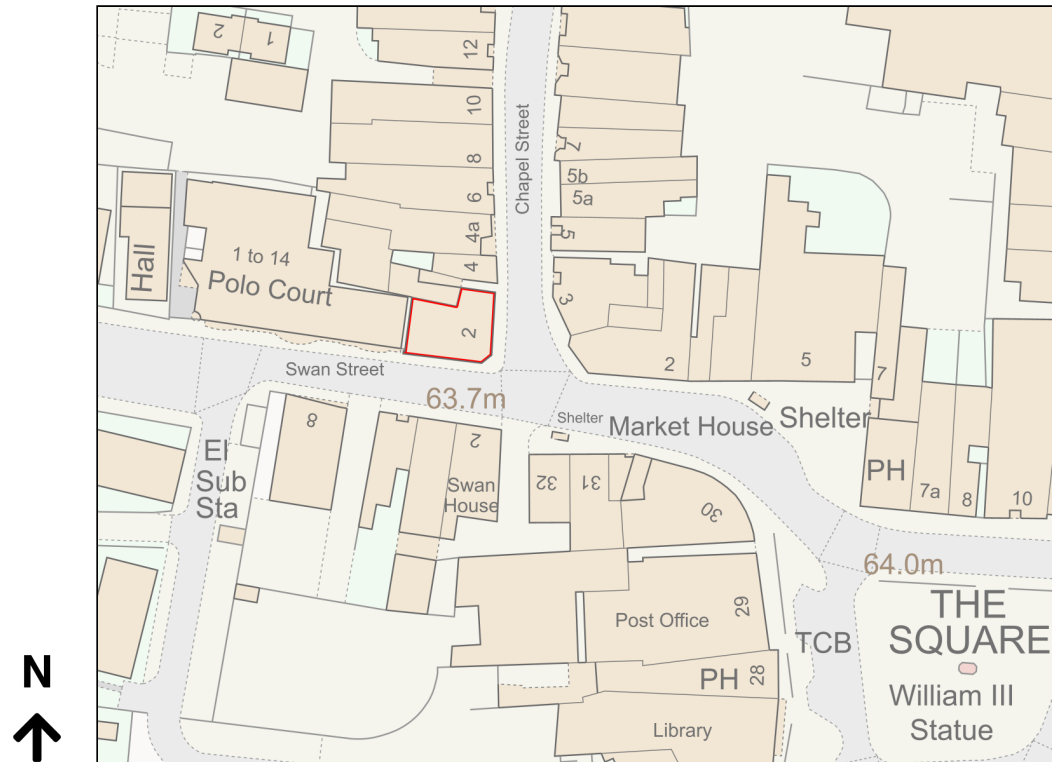

Location Plan

Site Address: Nationwide, Nationwide Bldg Soc, 2, Chapel Street, Petersfield, GU32 3JD

Date Produced: 21-Dec-2023

Scale: 1:1250 @A4

Planning Portal Reference: PP-12685895v1