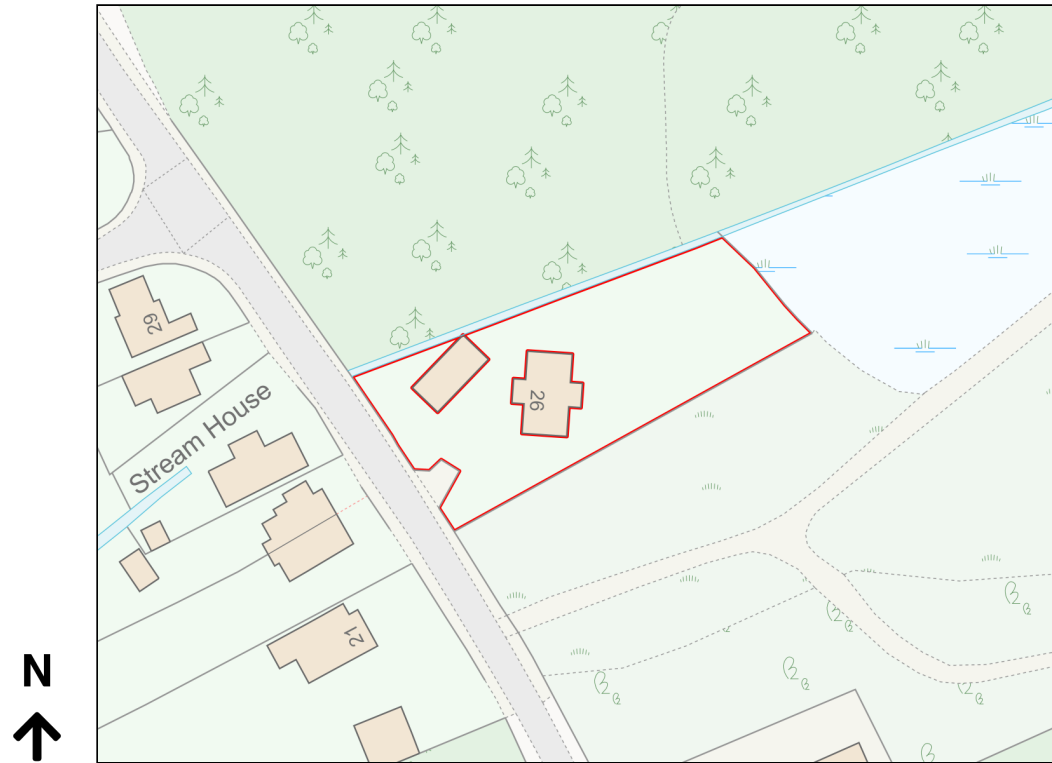

Location Plan

Site Address: 26, Forest Road, Liss, GU33 7BH

Date Produced: 07-Feb-2024

Scale: 1:1250 @A4

Planning Portal Reference: PP-12772281v1