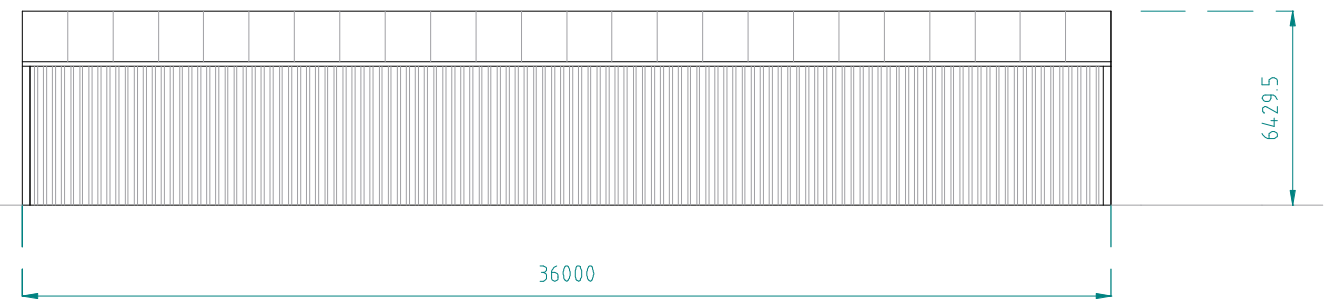

PROPOSED TRACTOR SHED

EAST ELEVATION

SOUTH ELEVATION

NORTH ELEVATION

WEST ELEVATION

PROPOSED EXTENSION TO STORAGE BUILDING

SOUTH ELEVATION

EAST ELEVATION

NORTH ELEVATION

NOTES:

CLADDING MATERIALS: MATERIAL & COLOURS TO MATCH EXISTING ADJACENT AGRICULTURAL BARN.
 KINGSPAN (OR EQUIVALENT) INSULATED PANELS. WALLS - MERLIN GREY (BS 18B25). ROOF - GOOSEWING GREY (BS 10A05)