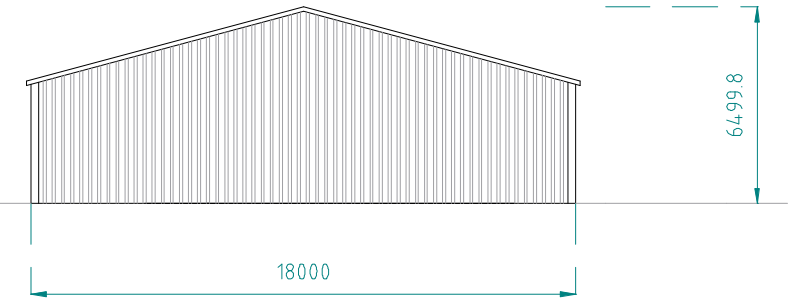

PROPOSED TRACTOR SHED

EAST ELEVATION

SOUTH ELEVATION

NORTH ELEVATION

WEST ELEVATION

PROPOSED EXTENSION TO STORAGE BUILDING

SOUTH ELEVATION

EAST ELEVATION

NORTH ELEVATION

NOTES:

CLADDING MATERIALS: MATERIAL & COLOURS TO MATCH EXISTING ADJACENT AGRICULTURAL BARN.
 KINGSPAN (OR EQUIVALENT) INSULATED PANELS. WALLS - MERLIN GREY (BS 18B25). ROOF - GOOSEWING GREY (BS 10A05)

ARTELIUM WINE ESTATE - MADEHURST, BN18 0NJ

PROJECT: ARTELIUM WINERY
 STORE EXPANSION & TRACTOR SHED
 (FEBRUARY 2024)

PROPOSED ELEVATIONS - SCALE 1:250