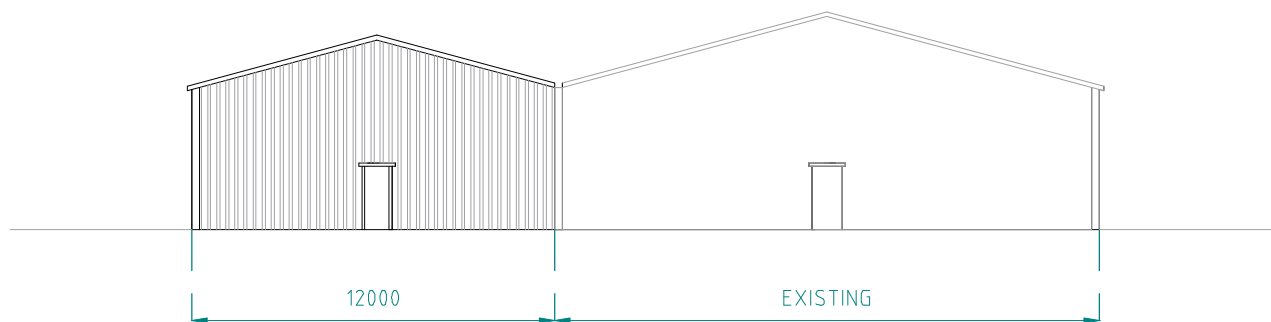

PROPOSED TRACTOR SHED

EAST ELEVATION

SOUTH ELEVATION

NORTH ELEVATION

WEST ELEVATION

PROPOSED EXTENSION TO STORAGE BUILDING

SOUTH ELEVATION

EAST ELEVATION

NORTH ELEVATION

NOTES:

CLADDING MATERIALS: MATERIAL & COLOURS TO MATCH EXISTING ADJACENT AGRICULTURAL BARN.
 KINGSPAN (OR EQUIVALENT) INSULATED PANELS. WALLS - MERLIN GREY (BS 18B25). ROOF - GOOSEWING GREY (BS 10A05)

ARTELIUM WINE ESTATE - MADEHURST, BN18 0NJ

PROJECT: ARTELIUM WINERY
 STORE EXPANSION & TRACTOR SHED
 (FEBRUARY 2024)

PROPOSED ELEVATIONS - SCALE 1:250