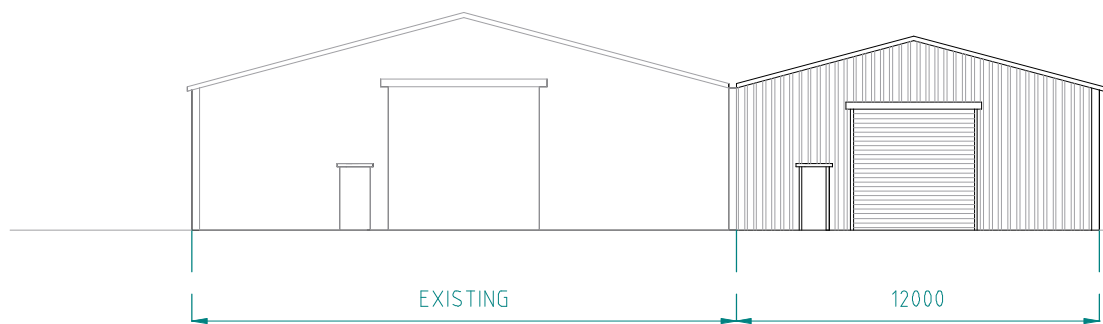

PROPOSED TRACTOR SHED

EAST ELEVATION

SOUTH ELEVATION

NORTH ELEVATION

WEST ELEVATION

PROPOSED EXTENSION TO STORAGE BUILDING

SOUTH ELEVATION

EAST ELEVATION

NORTH ELEVATION

NOTES:

CLADDING MATERIALS: MATERIAL & COLOURS TO MATCH EXISTING ADJACENT AGRICULTURAL BARN.
 KINGSPAN (OR EQUIVALENT) INSULATED PANELS. WALLS - MERLIN GREY (BS 18B25). ROOF - GOOSEWING GREY (BS 10A05)

ARTELIUM WINE ESTATE - MADEHURST, BN18 0NJ

PROJECT: ARTELIUM WINERY
 STORE EXPANSION & TRACTOR SHED
 (FEBRUARY 2024)

PROPOSED ELEVATIONS - SCALE 1:250