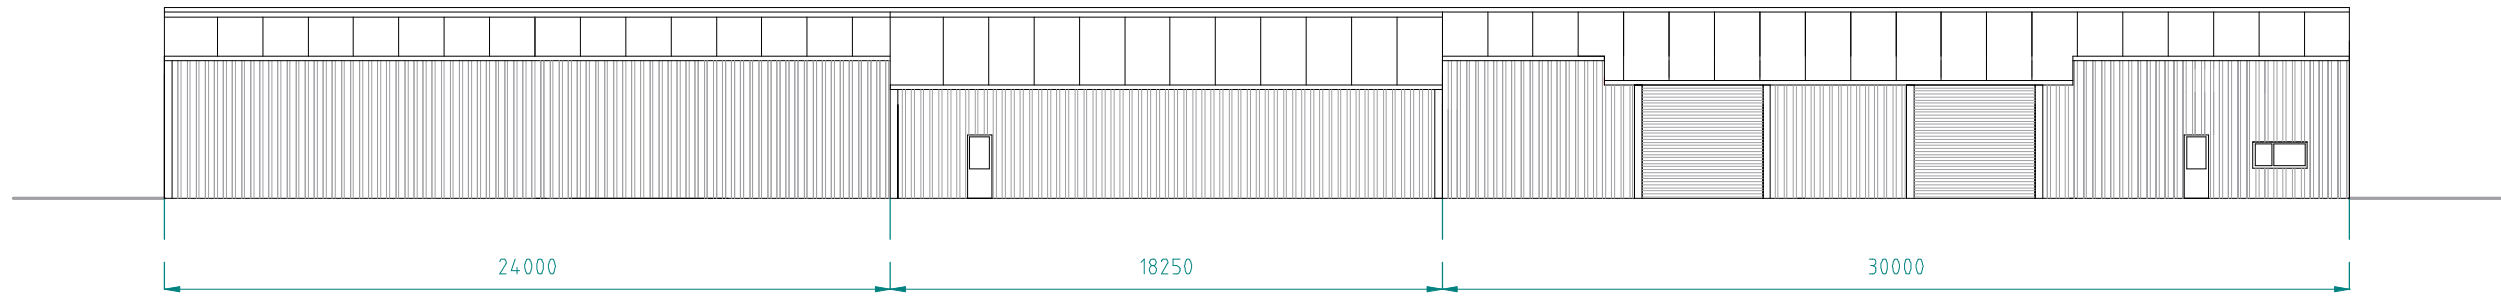

NORTH ELEVATION

SOUTH ELEVATION

WEST ELEVATION

EAST ELEVATION

NOTES:

SOLAR PANELS REINSTATED ON NEW ROOF - SOME ADDITIONAL PANELS ADDED
 CLADDING MATERIALS: MATERIAL & COLOURS TO MATCH EXISTING ADJACENT AGRICULTURAL BARN.
 KINGSPAN (OR EQUIVALENT) INSULATED PANELS. WALLS - MERLIN GREY (BS 18B25). ROOF - GOOSEWING GREY (BS 10A05)
 ROLLER SHUTTER DOORS ALSO IN MERLIN GREY TO MATCH THE ROLLER SHUTTER DOORS ON THE EXISTING ADJACENT BARN.

ARTELIUM WINE ESTATE - MADEHURST, BN18 0NJ

PROJECT: PROPOSED WINERY (FEBRUARY 2024)

PROPOSED ELEVATIONS - SCALE 1:250