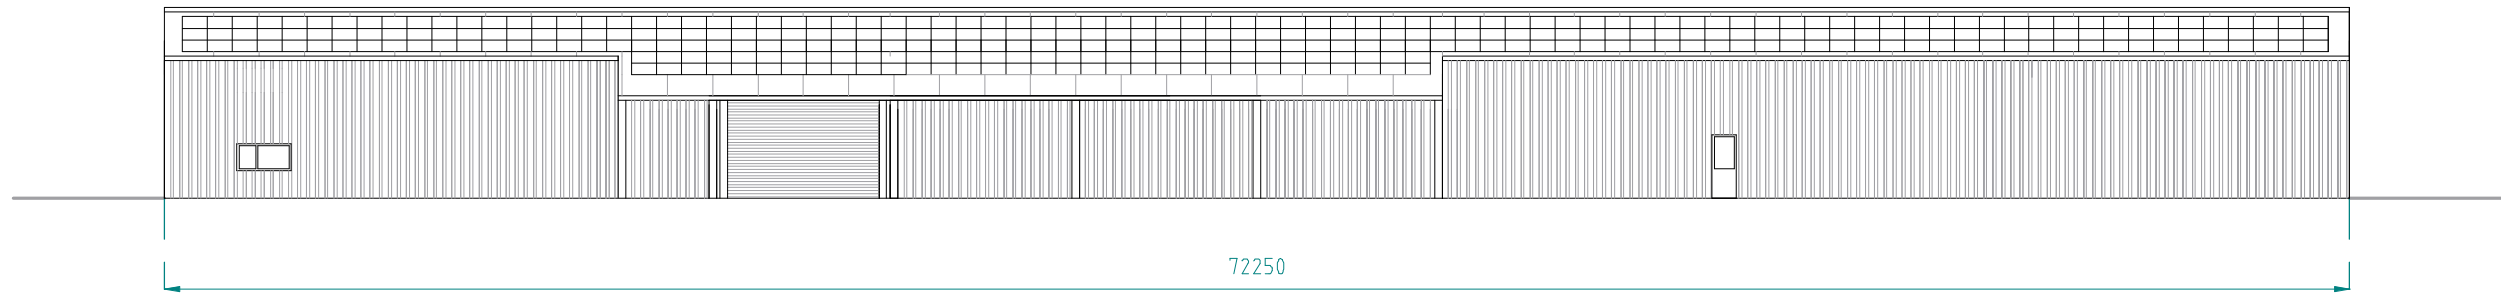

NORTH ELEVATION

SOUTH ELEVATION

WEST ELEVATION

EAST ELEVATION

NOTES:

SOLAR PANELS REINSTATED ON NEW ROOF - SOME ADDITIONAL PANELS ADDED
 CLADDING MATERIALS: MATERIAL & COLOURS TO MATCH EXISTING ADJACENT AGRICULTURAL BARN.
 KINGSPAN (OR EQUIVALENT) INSULATED PANELS. WALLS - MERLIN GREY (BS 18B25). ROOF - GOOSEWING GREY (BS 10A05)
 ROLLER SHUTTER DOORS ALSO IN MERLIN GREY TO MATCH THE ROLLER SHUTTER DOORS ON THE EXISTING ADJACENT BARN.

ARTELIUM WINE ESTATE - MADEHURST, BN18 0NJ

PROJECT: PROPOSED WINERY (FEBRUARY 2024)

PROPOSED ELEVATIONS - SCALE 1:250