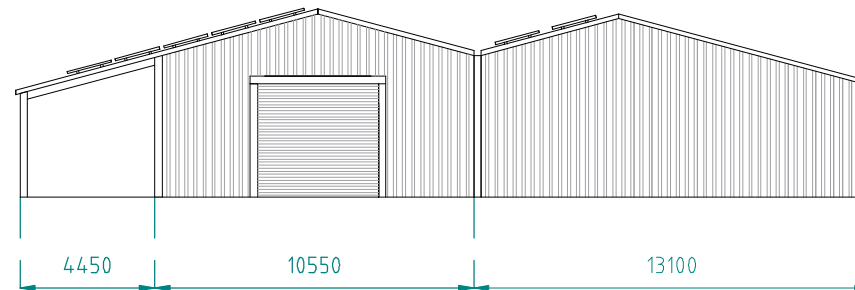

NORTH ELEVATION

SOUTH ELEVATION

WEST ELEVATION

EAST ELEVATION

NOTES:

SOLAR PANELS REINSTATED ON NEW ROOF - SOME ADDITIONAL PANELS ADDED
 CLADDING MATERIALS: MATERIAL & COLOURS TO MATCH EXISTING ADJACENT AGRICULTURAL BARN.
 KINGSPAN (OR EQUIVALENT) INSULATED PANELS. WALLS - MERLIN GREY (BS 18B25). ROOF - GOOSEWING GREY (BS 10A05)
 ROLLER SHUTTER DOORS ALSO IN MERLIN GREY TO MATCH THE ROLLER SHUTTER DOORS ON THE EXISTING ADJACENT BARN.

ARTELIUM WINE ESTATE - MADEHURST, BN18 0NJ

PROJECT: PROPOSED WINERY (FEBRUARY 2024)

PROPOSED ELEVATIONS - SCALE 1:250