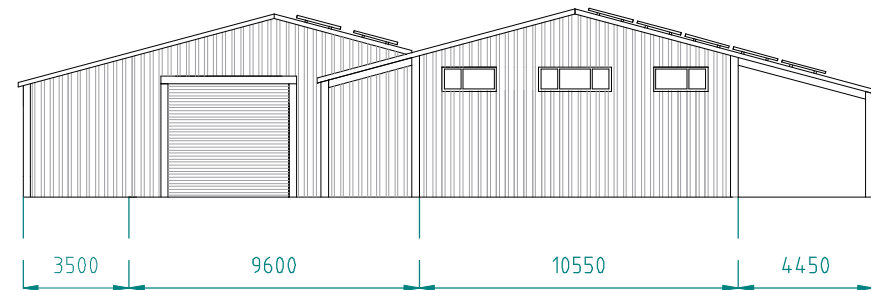

NORTH ELEVATION

SOUTH ELEVATION

WEST ELEVATION

EAST ELEVATION

NOTES:

SOLAR PANELS REINSTATED ON NEW ROOF - SOME ADDITIONAL PANELS ADDED
 CLADDING MATERIALS: MATERIAL & COLOURS TO MATCH EXISTING ADJACENT AGRICULTURAL BARN.
 KINGSPAN (OR EQUIVALENT) INSULATED PANELS. WALLS - MERLIN GREY (BS 18B25). ROOF - GOOSEWING GREY (BS 10A05)
 ROLLER SHUTTER DOORS ALSO IN MERLIN GREY TO MATCH THE ROLLER SHUTTER DOORS ON THE EXISTING ADJACENT BARN.

ARTELIUM WINE ESTATE - MADEHURST, BN18 0NJ

PROJECT: PROPOSED WINERY (FEBRUARY 2024)

PROPOSED ELEVATIONS - SCALE 1:250