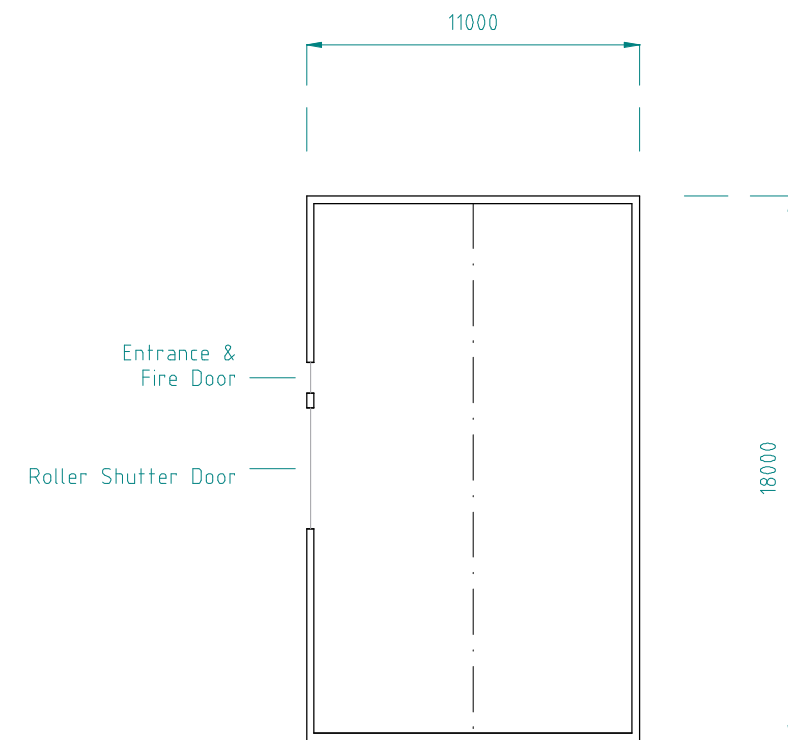

PROPOSED EXTENSION TO STORAGE BUILDING

PROPOSED TRACTOR SHED

ARTELIUM WINE ESTATE - MADEHURST, BN18 0NJ

PROJECT: ARTELIUM WINERY
STORE EXPANSION & TRACTOR SHED
(FEBRUARY 2024)

PROPOSED FLOORPLAN - SCALE 1:250