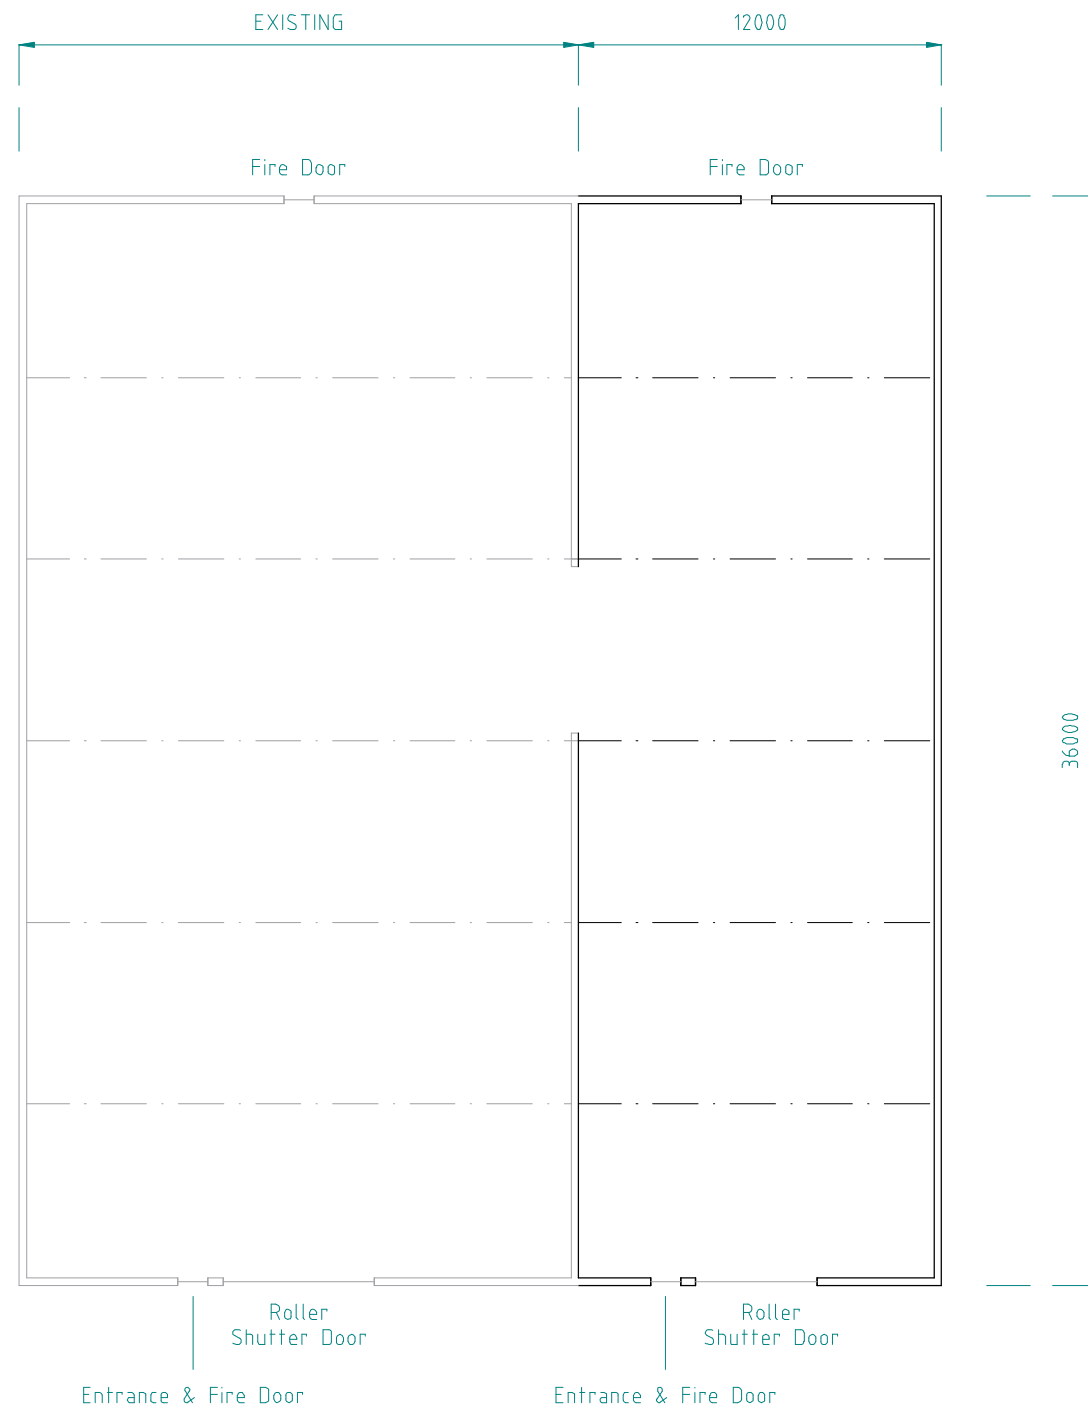

PROPOSED EXTENSION TO STORAGE BUILDING

PROPOSED TRACTOR SHED

ARTELIUM WINE ESTATE - MADEHURST, BN18 0NJ

PROJECT: ARTELIUM WINERY
STORE EXPANSION & TRACTOR SHED
(FEBRUARY 2024)

PROPOSED FLOORPLAN - SCALE 1:250