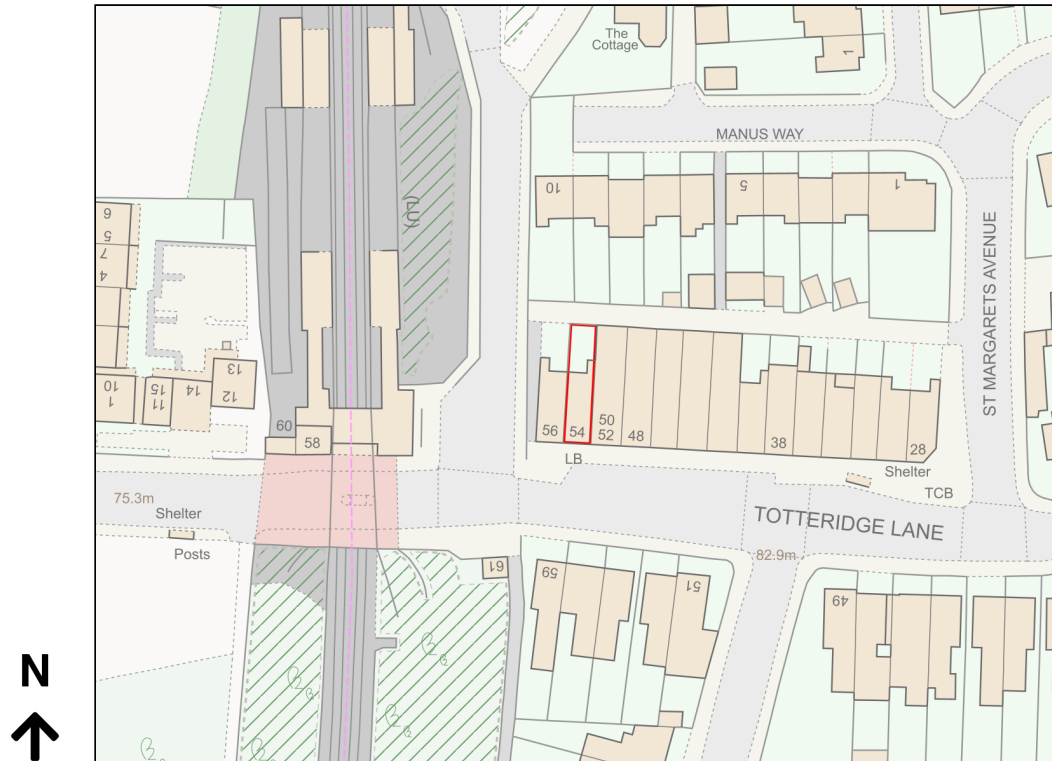

Location Plan

Site Address: Dixons Newsagents, 54, Totteridge Lane, Whetstone, London, N20 9QJ

Date Produced: 10-Mar-2024

Scale: 1:1250 @A4

Planning Portal Reference: PP-12868323v1