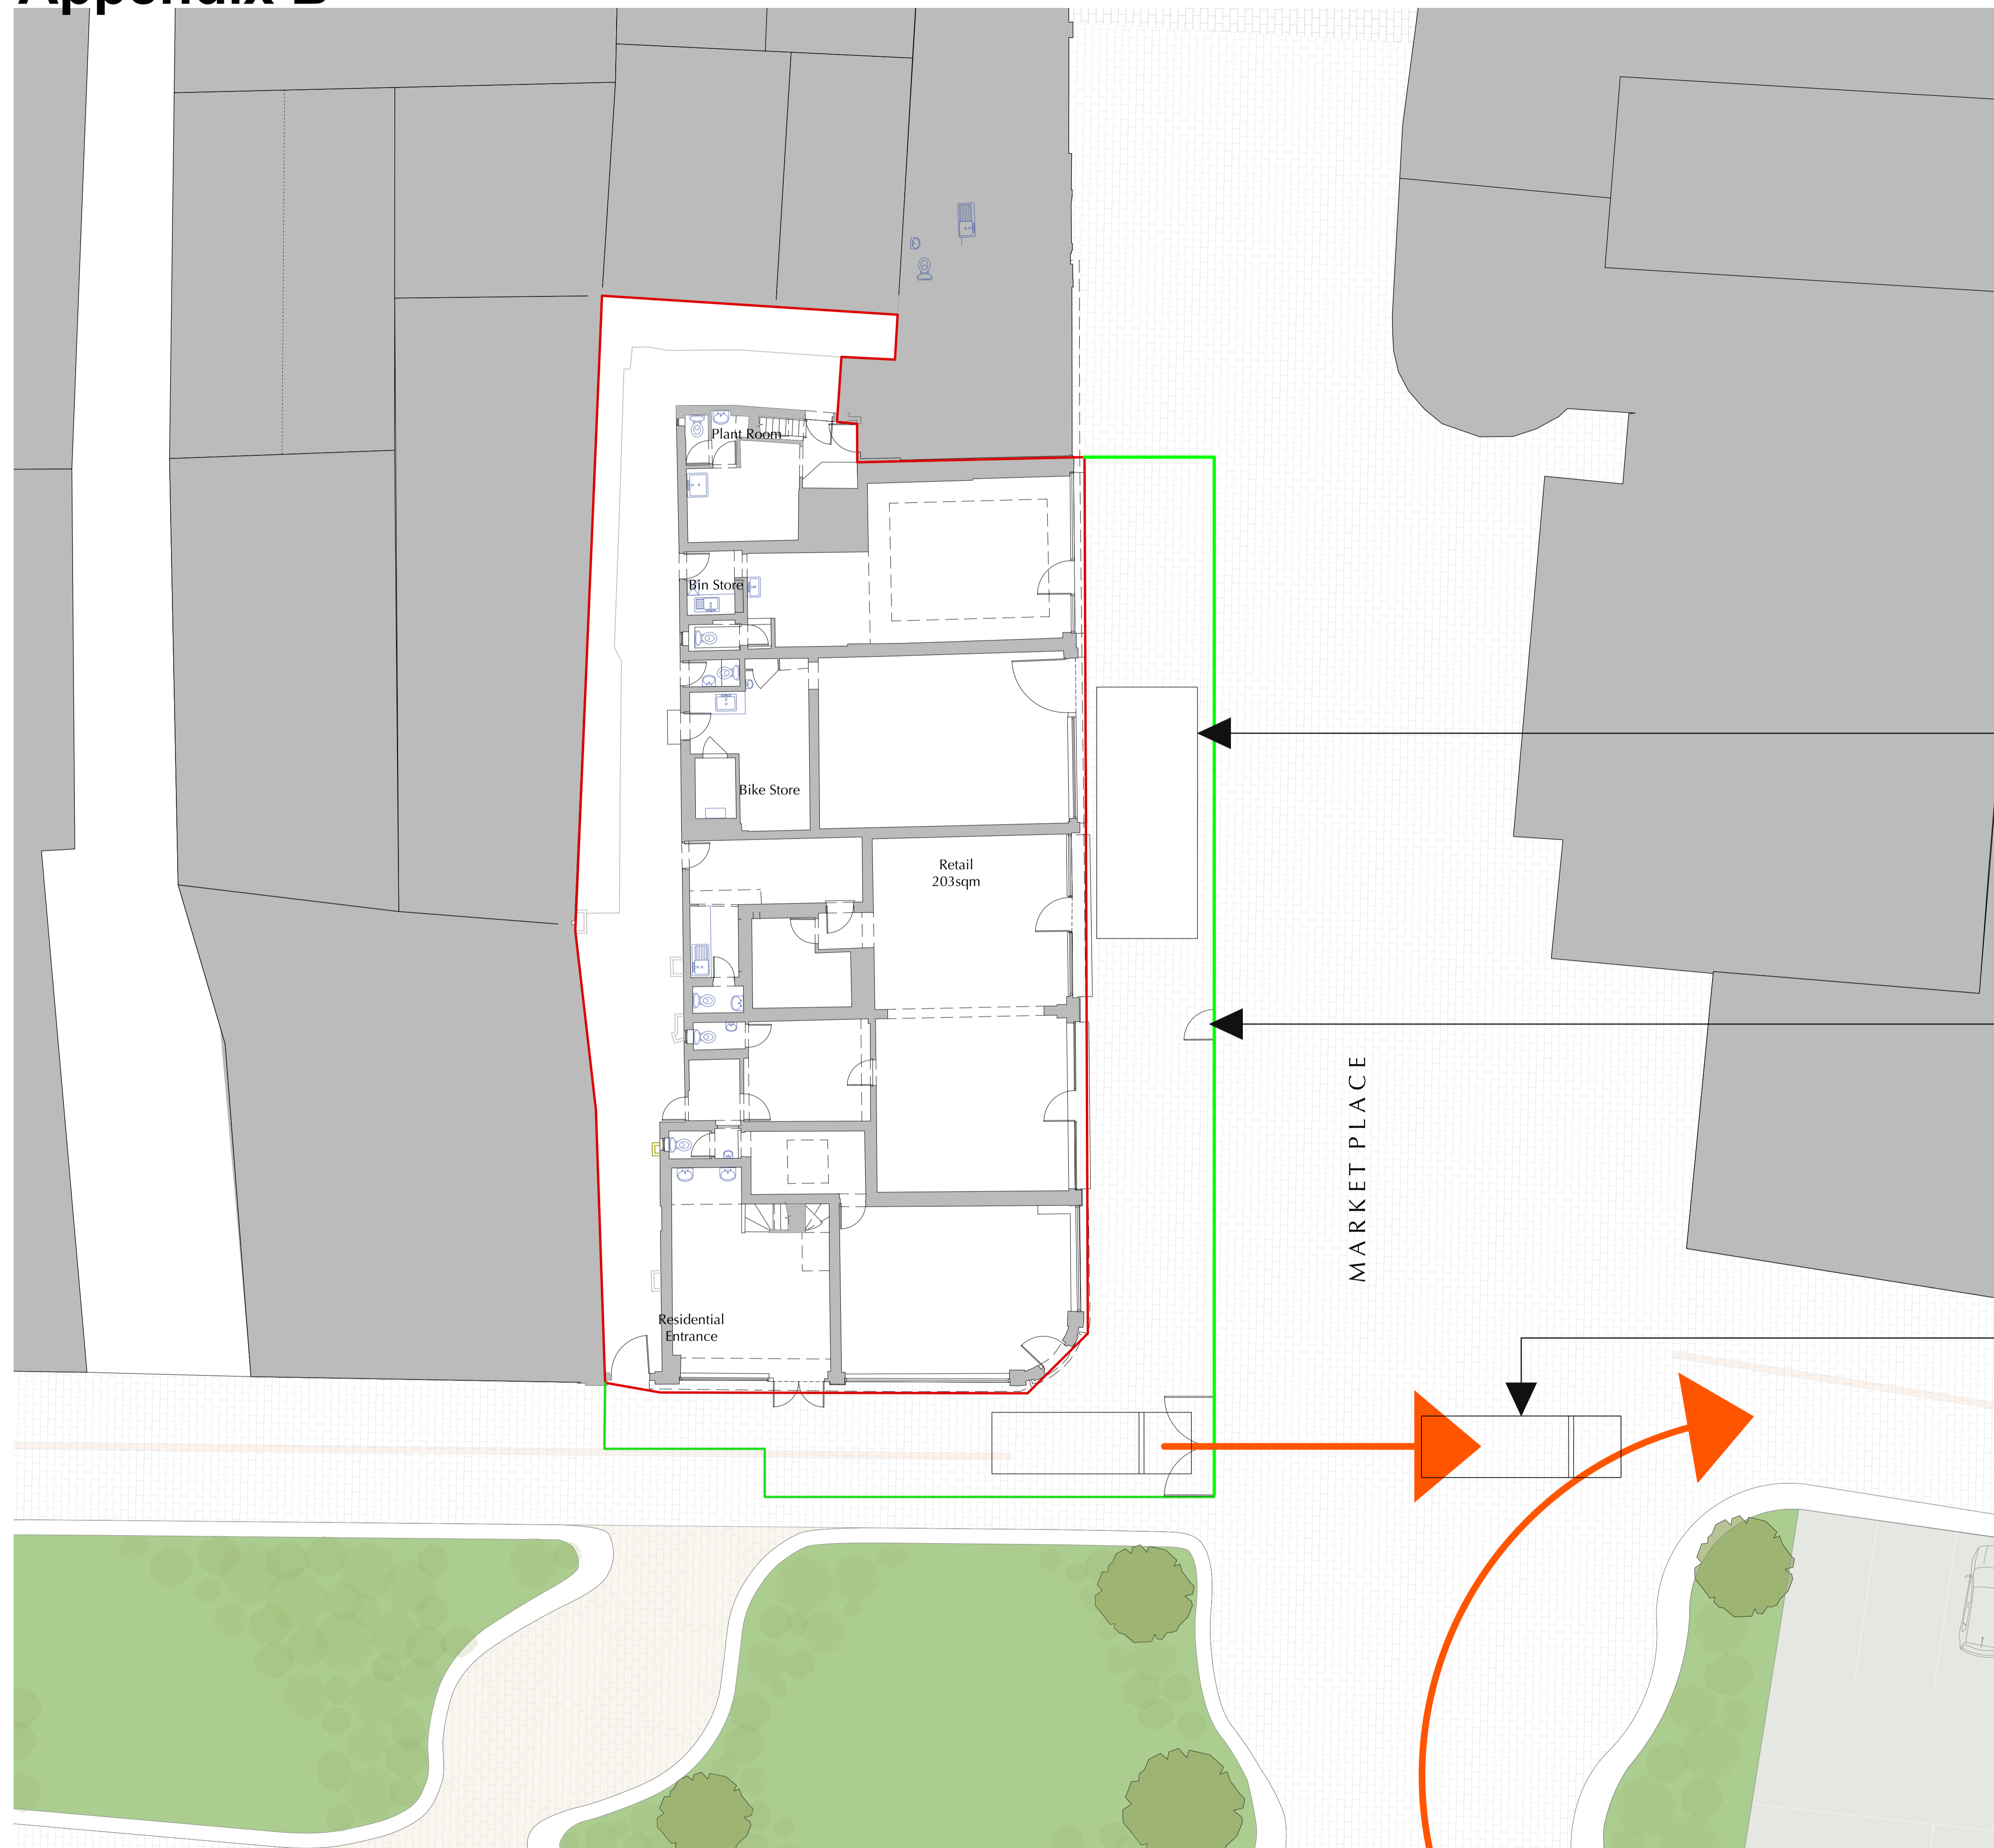

Appendix B

Site Welfare

Pedestrian Access

Lorry Truck

MARKET PLACE

Rev	Date	Note
Sheet Status		
Project Title	Market Place, Dartford	
Sheet Title	Demolition Site Set Up	
Date Printed	9/2/24	Scale
Model Status	-	1:200 A3
		1:100 A1
Drawing No.	3179-CB-A-DR-2004	Drawn by AS
		Checked DC
		Revision

Site Welfare
at Two levels

Pedestrian
Access

Lorry Truck

Rev	Date	Note
Sheet Status		
Site Co-ordination		
Project title		
Market Place, Dartford		
Sheet Title		
Construction Site Set Up		
Date Printed	Scale	
9/2/24	1:200	A3
	1:100	A1
Model Status	Drawn by	Checked
-	AS	DC
Drawing No.	Revision	
3179-CB-A-DR-2005		