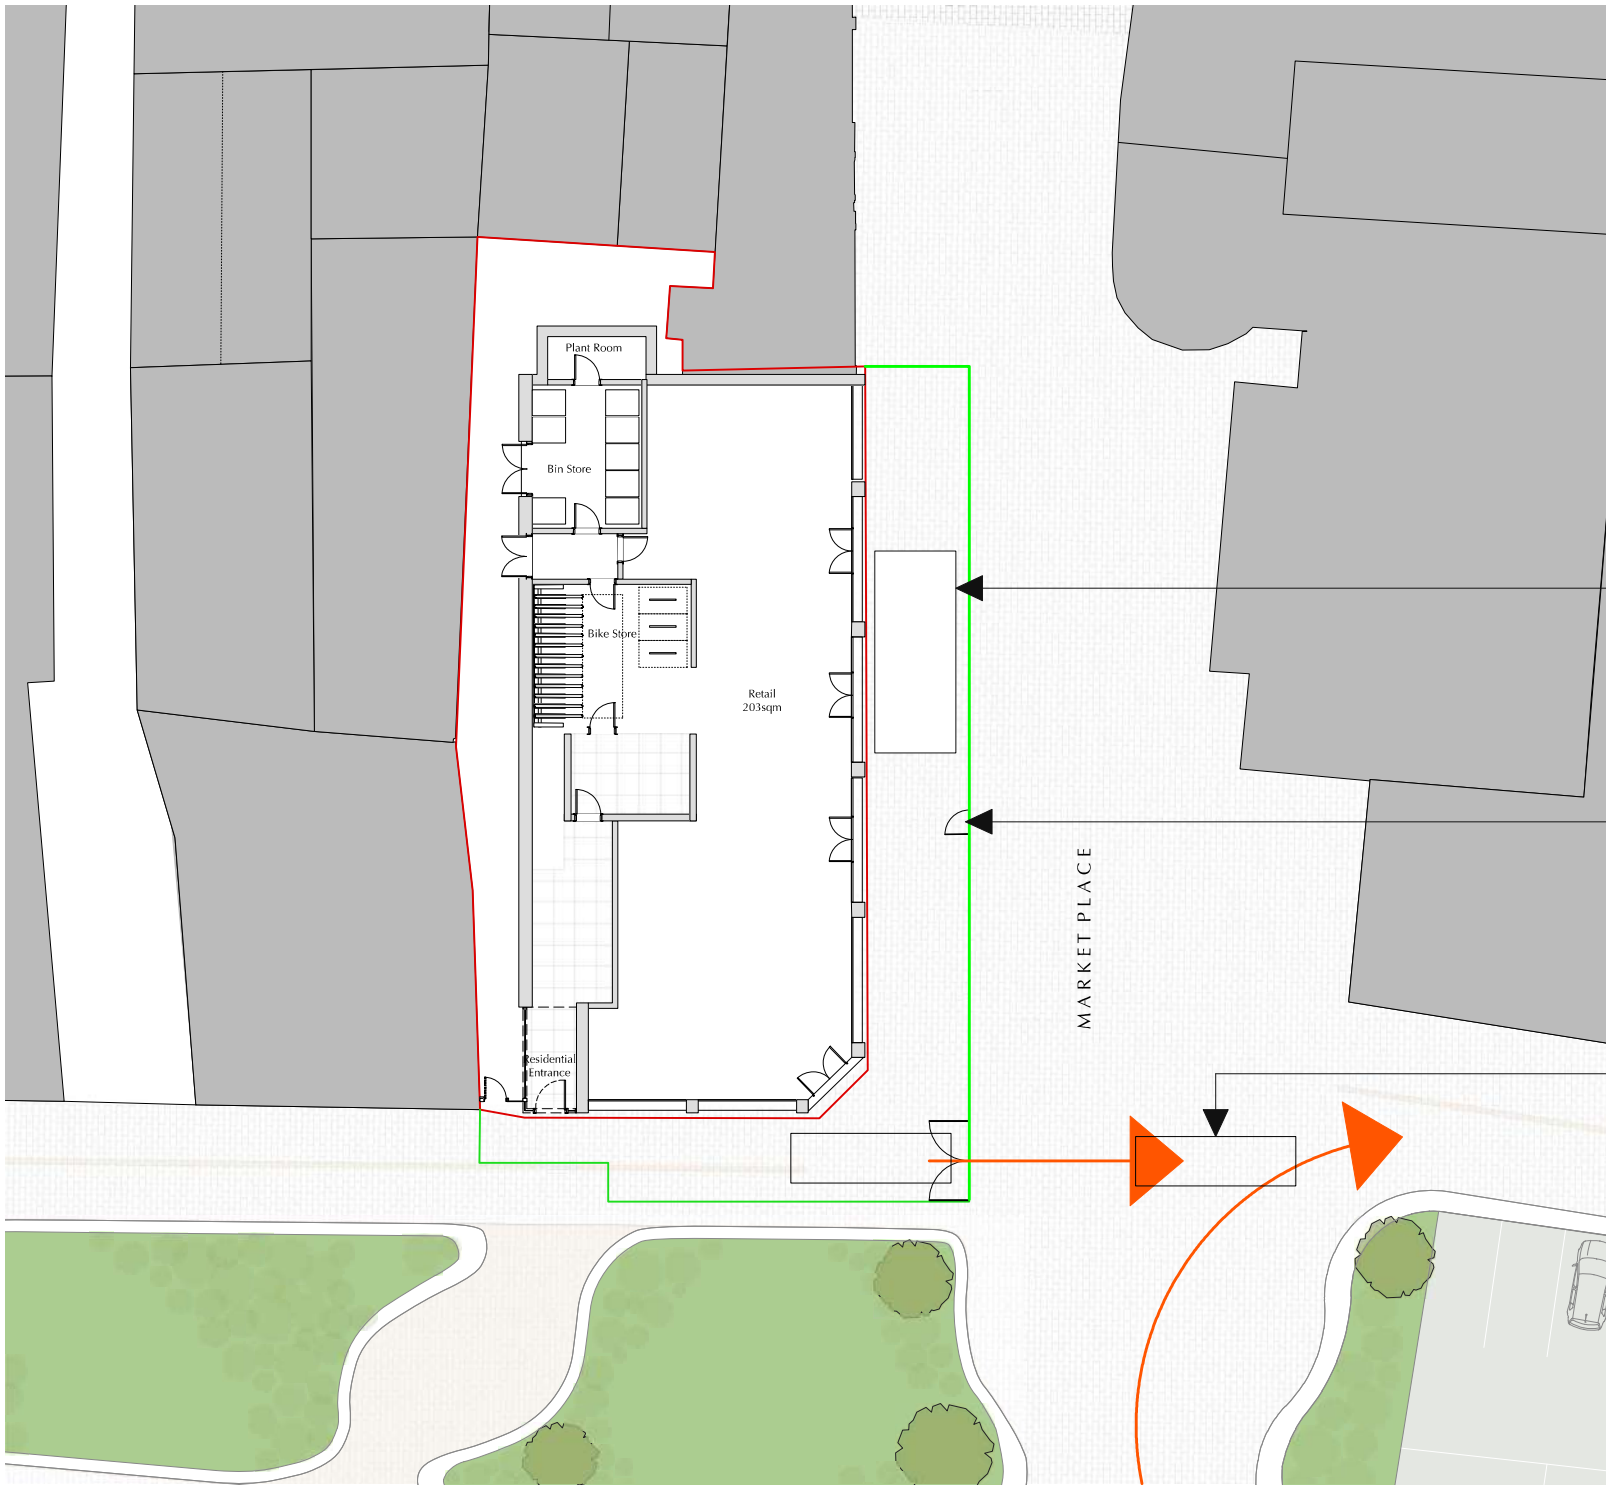

Appendix B

Site Welfare

Pedestrian Access

Lorry Truck

MARKET PLACE

Rev	Date	Note
Sheet Status		
Project Title	Market Place, Dartford	
Sheet Title	Demolition Site Set Up	
Date Printed	9/2/24	Scale
Model Status	-	1:200 A3
		1:100 A1
Drawing No.	3179-CB-A-DR-2004	Drawn by AS
		Checked DC
		Revision

Site Welfare
at Two levels

Pedestrian
Access

Lorry Truck

Rev	Date	Note
Sheet Status		
Site Co-ordination		
Project title		
Market Place, Dartford		
Sheet Title		
Construction Site Set Up		
Date Printed	Scale	
9/2/24	1:200	A3
	1:100	A1
Model Status	Drawn by	Checked
-	AS	DC
Drawing No.	Revision	
3179-CB-A-DR-2005		