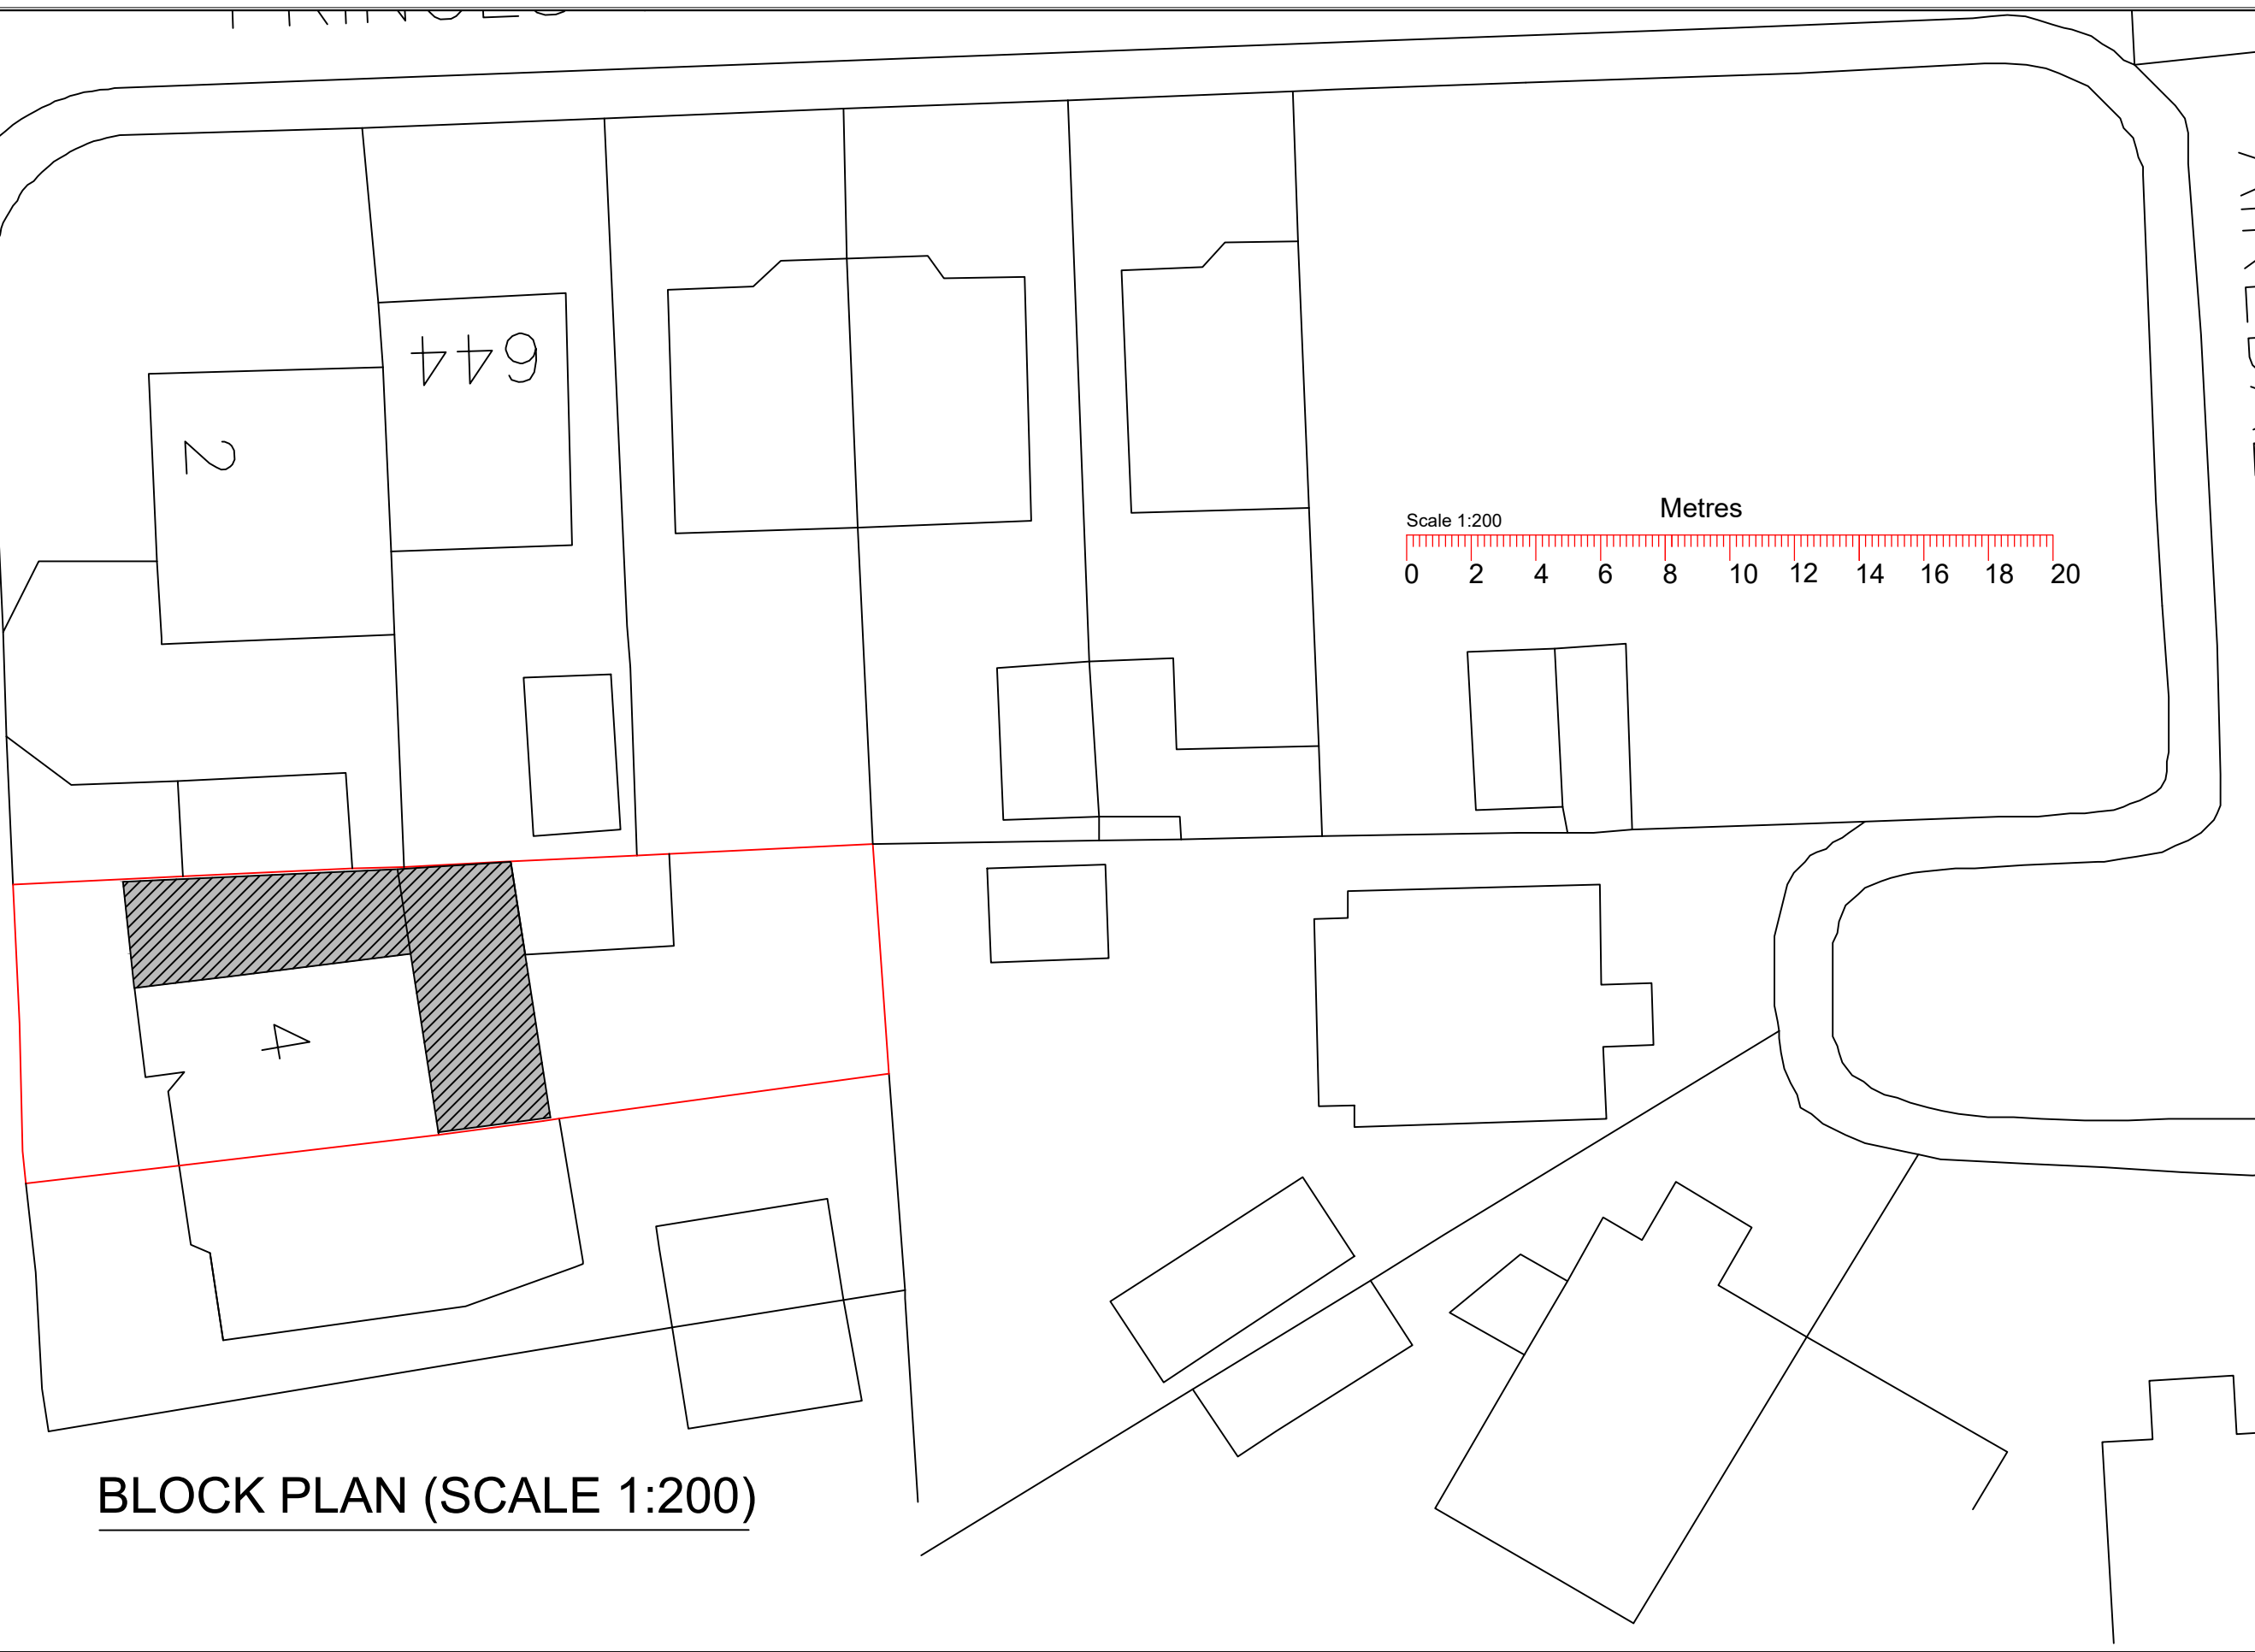

DOVEDALE ROAD

BLOCK PLAN (SCALE 1:200)

TITLE: BLOCK PLAN

NAME : RATNAKOBAL MUGUNTHAN  
ADDRESS : 4 DOVEDALE ROAD  
DARTFORD, DA2 6JJ

Drg No : EXE 004/C2  
Scale : 1:200

Drwn By: T.P

Date : 03.03.2024

Page : 04