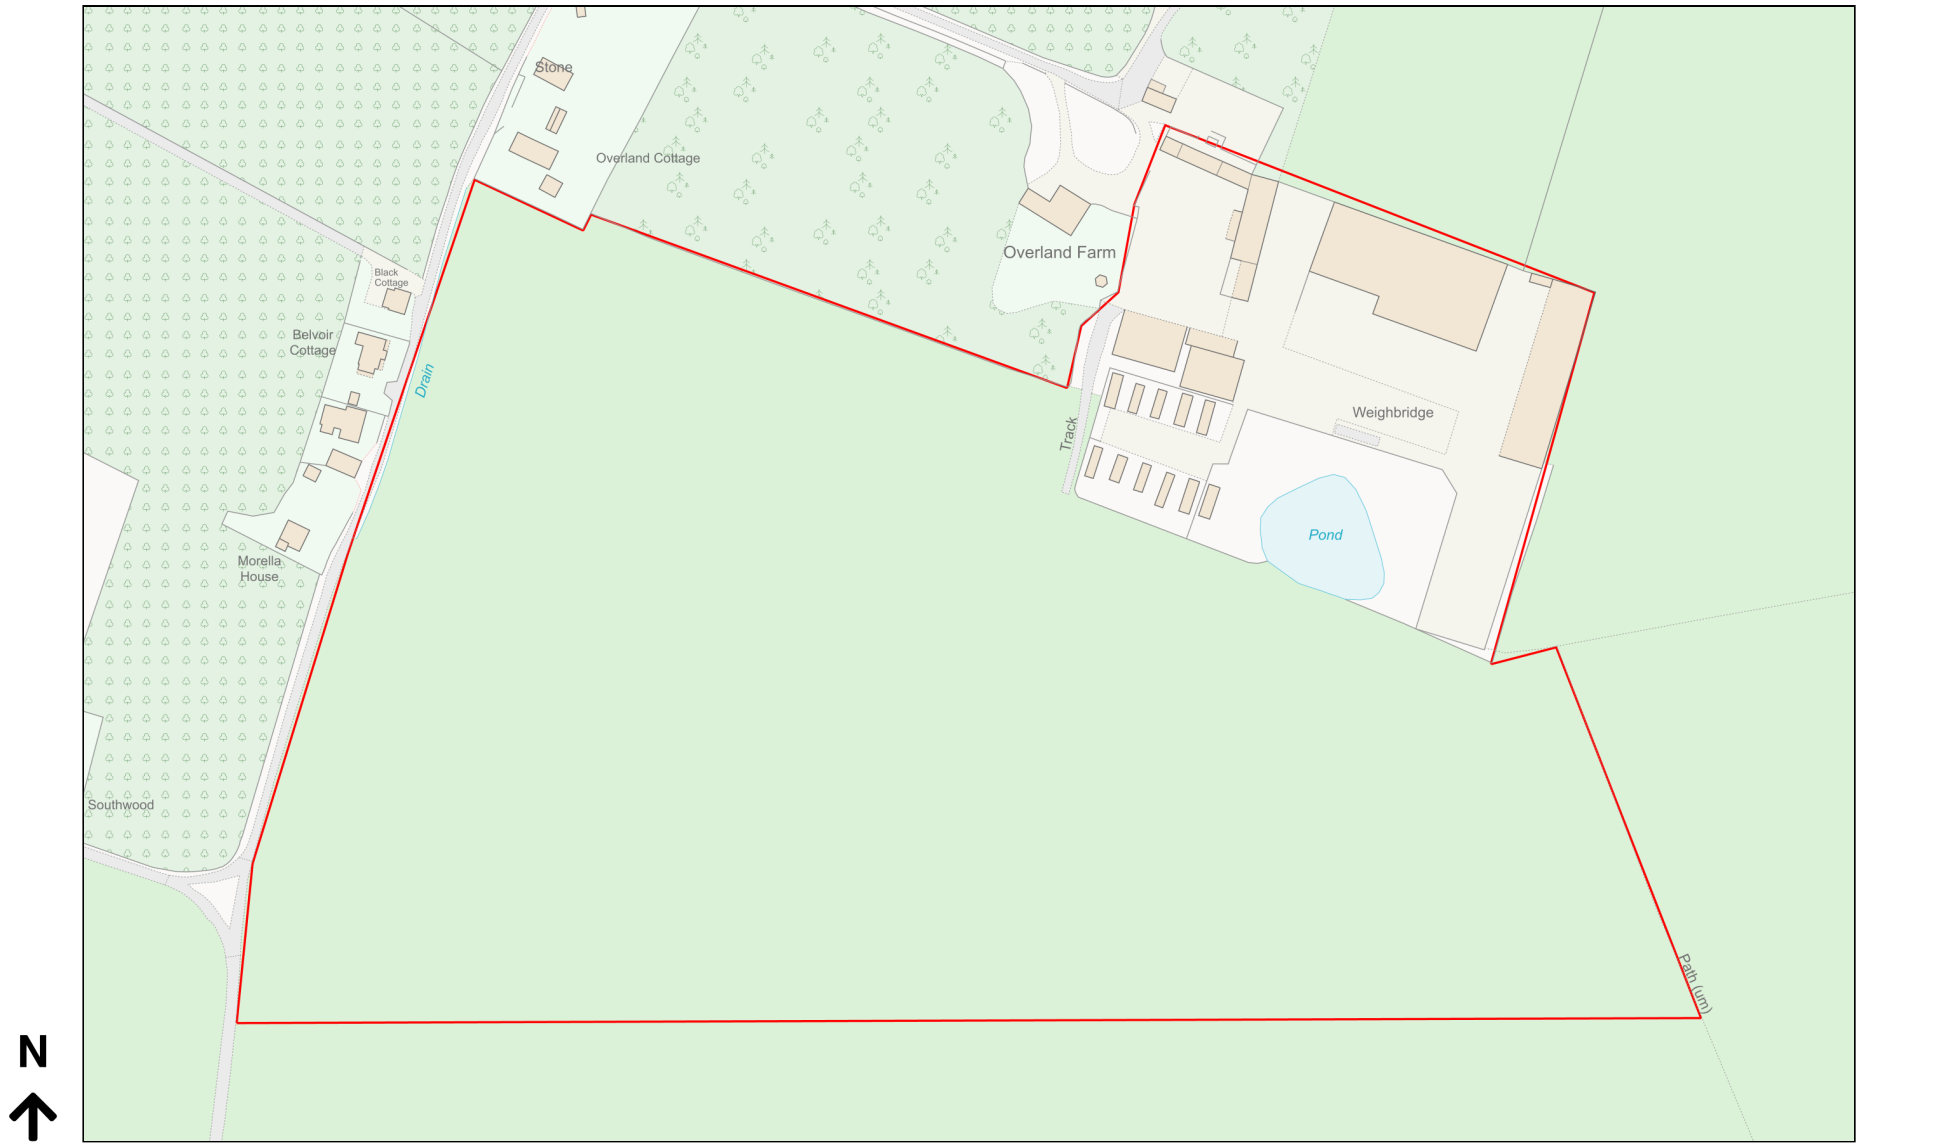

Location Plan

Site Address: Overland Farm, Overland Lane, Ash, CT3 2LF

Date Produced: 11-Mar-2024

Scale: 1:2500 @A4

Planning Portal Reference: PP-12879230v1