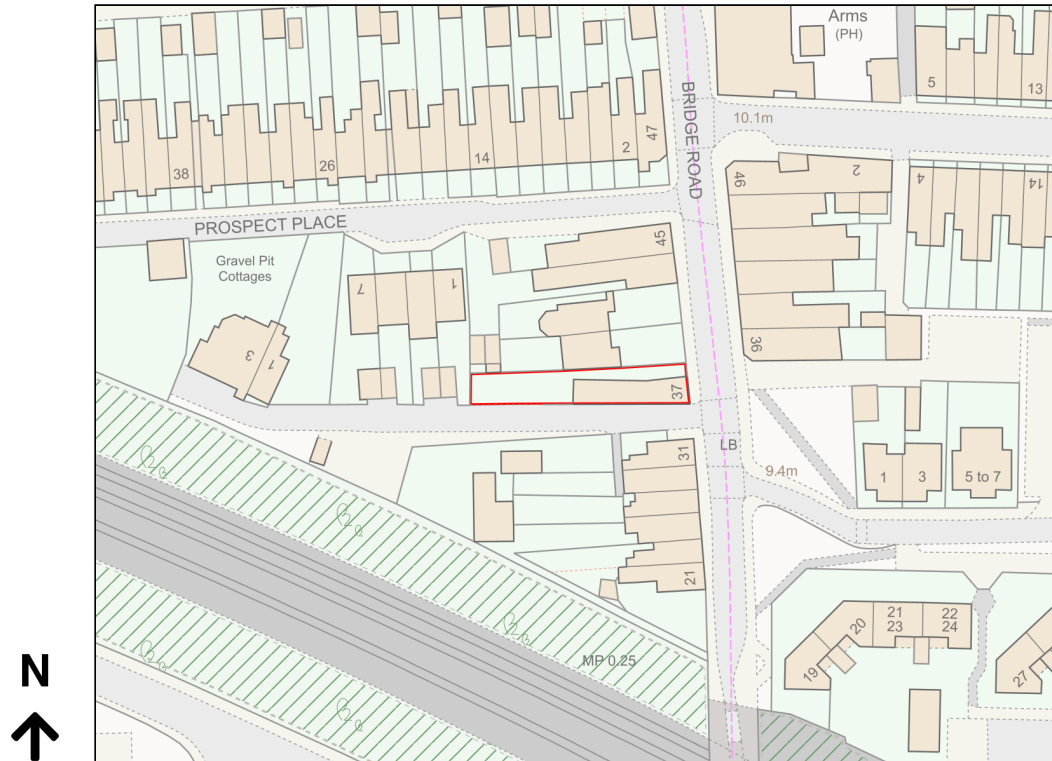

# Location Plan

Site Address: 37, Bridge Road, Grays, RM17 6BU

Date Produced: 22-Feb-2024

Scale: 1:1250 @A4

Planning Portal Reference: PP-12828610v1