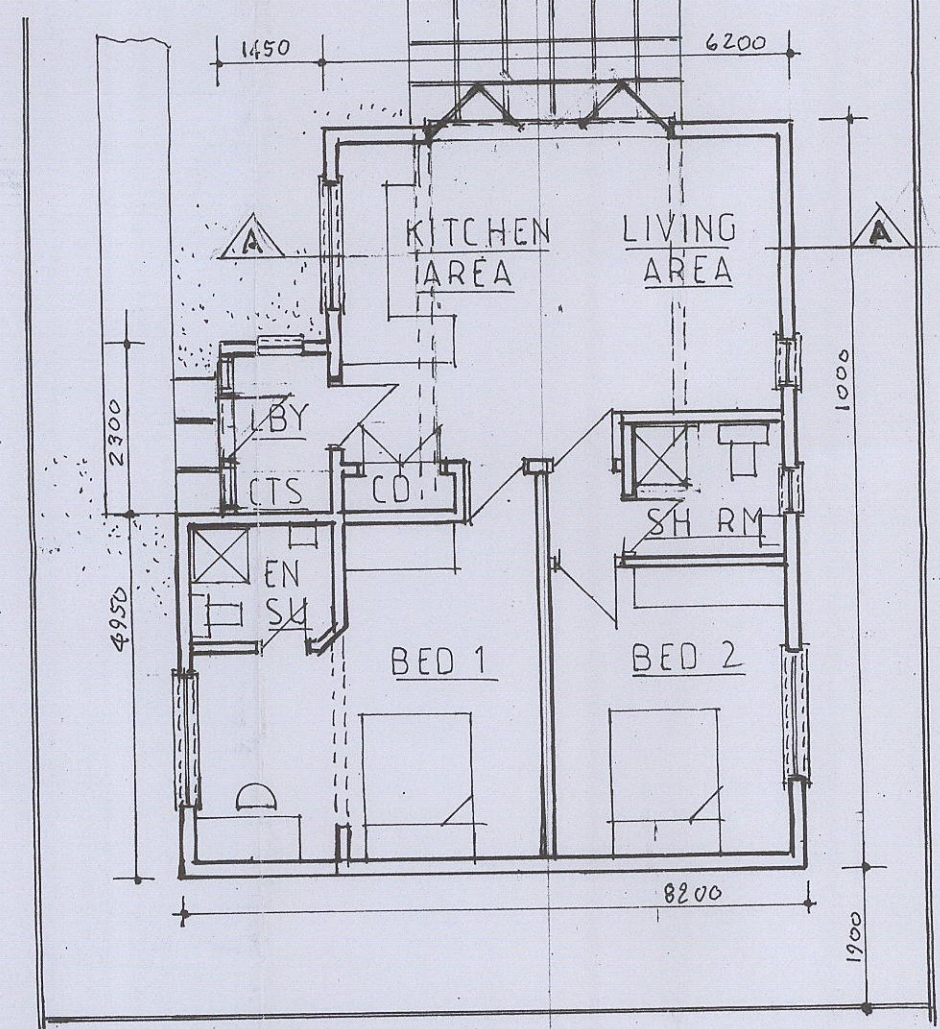

**SITE LAYOUT PLAN**  
Scale: 1:500

**ROOF PLAN** Scale: 1:100

**FLOOR PLAN** Scale: 1:100

**SECTION A-A** Scale: 1:100

BAR SCALES

**LOCATION PLAN** Scale: 1:1250

SCALES: 1:100 1:500 1:1250  
 AGENT: D TUTTLEBURY, SYCAMORES, HIGH EASTER,  
 CHELMSFORD ESSEX CM14QR. PHONE: 01245231242.  
 DATE: JANUARY 2024. DRWG. N° 2588/3

**PROPOSED SITE FOR A DETACHED DWELLING AT GLAN HOWY  
 BANNISTER GREEN FELSTED DUNMOW ESSEX FOR Ms. T. MALIN**