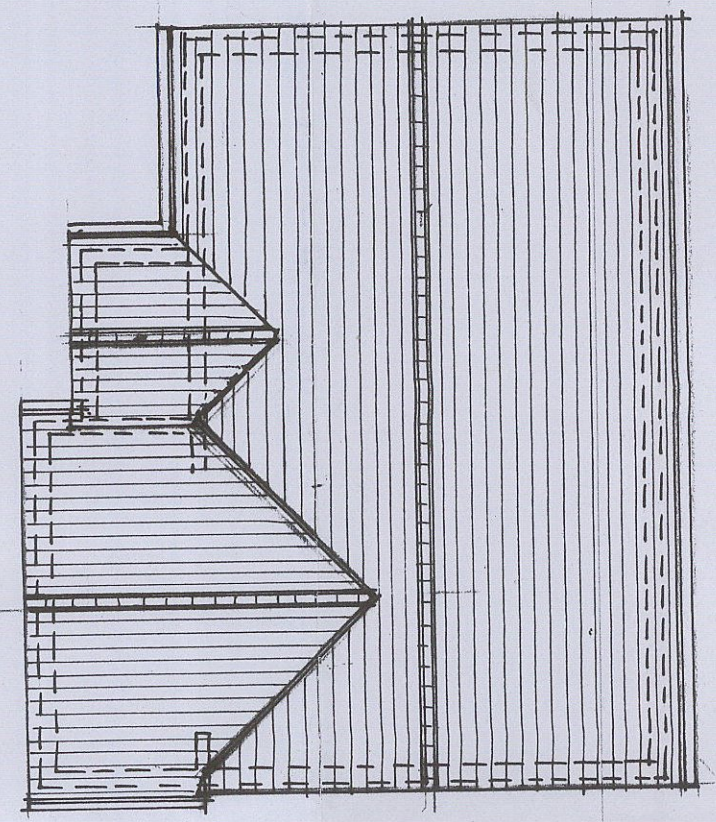

**SITE LAYOUT PLAN**  
Scale: 1:500

**ROOF PLAN** Scale: 1:100

**FLOOR PLAN** Scale: 1:100

**SECTION A-A** Scale: 1:100

BAR SCALES

**LOCATION PLAN** Scale: 1:1250

SCALES: 1:100 1:500 1:1250  
 AGENT: D TUTTLEBURY, SYCAMORES, HIGH EASTER,  
 CHELMSFORD ESSEX CM14QR. PHONE: 01245231242.  
 DATE: JANUARY 2024. DRWG. N° 2588/3

**PROPOSED SITE FOR A DETACHED DWELLING AT GLAN HOWY  
 BANNISTER GREEN FELSTED DUNMOW ESSEX FOR Ms. T. MALIN**