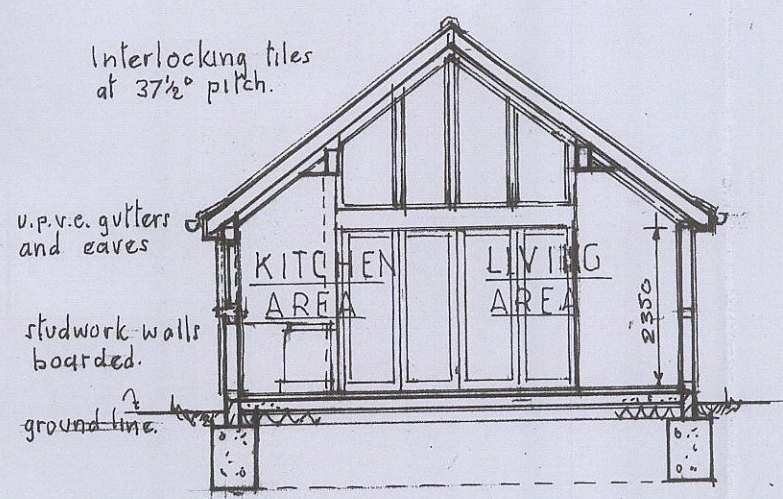

**SITE LAYOUT PLAN**  
Scale: 1:500

**ROOF PLAN** Scale: 1:100

**FLOOR PLAN** Scale: 1:100

**SECTION A-A** Scale: 1:100

BAR SCALES

**LOCATION PLAN** Scale: 1:1250

SCALES: 1:100 1:500 1:1250  
 AGENT: D TUTTLEBURY, SYCAMORES, HIGH EASTER,  
 CHELMSFORD ESSEX CM14QR. PHONE: 01245231242.  
 DATE: JANUARY 2024. DRWG. N° 2588/3

**PROPOSED SITE FOR A DETACHED DWELLING AT GLAN HOWY  
 BANNISTER GREEN FELSTED DUNMOW ESSEX FOR Ms. T. MALIN**