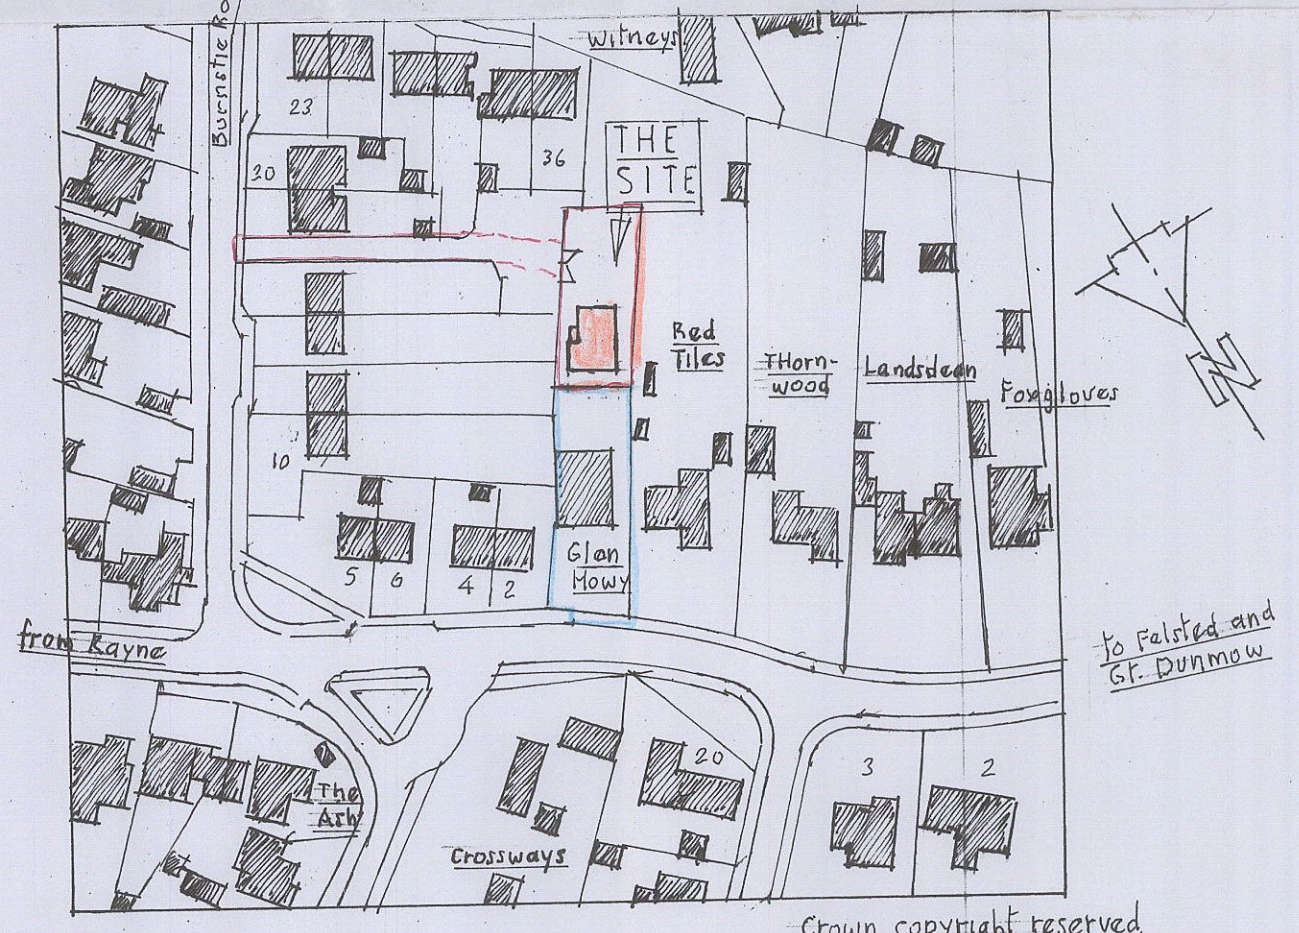

**SITE LAYOUT PLAN**  
Scale: 1:500

**ROOF PLAN** Scale: 1:100

**FLOOR PLAN** Scale: 1:100

**SECTION A-A** Scale: 1:100

BAR SCALES

**LOCATION PLAN** Scale: 1:1250

SCALES: 1:100 1:500 1:1250  
 AGENT: D TUTTLEBURY, SYCAMORES, HIGH EASTER,  
 CHELMSFORD ESSEX CM14QR. PHONE: 01245231242.  
 DATE: JANUARY 2024. DRWG. N° 2588/3

**PROPOSED SITE FOR A DETACHED DWELLING AT GLAN HOWY  
 BANNISTER GREEN FELSTED DUNMOW ESSEX FOR Ms. T. MALIN**