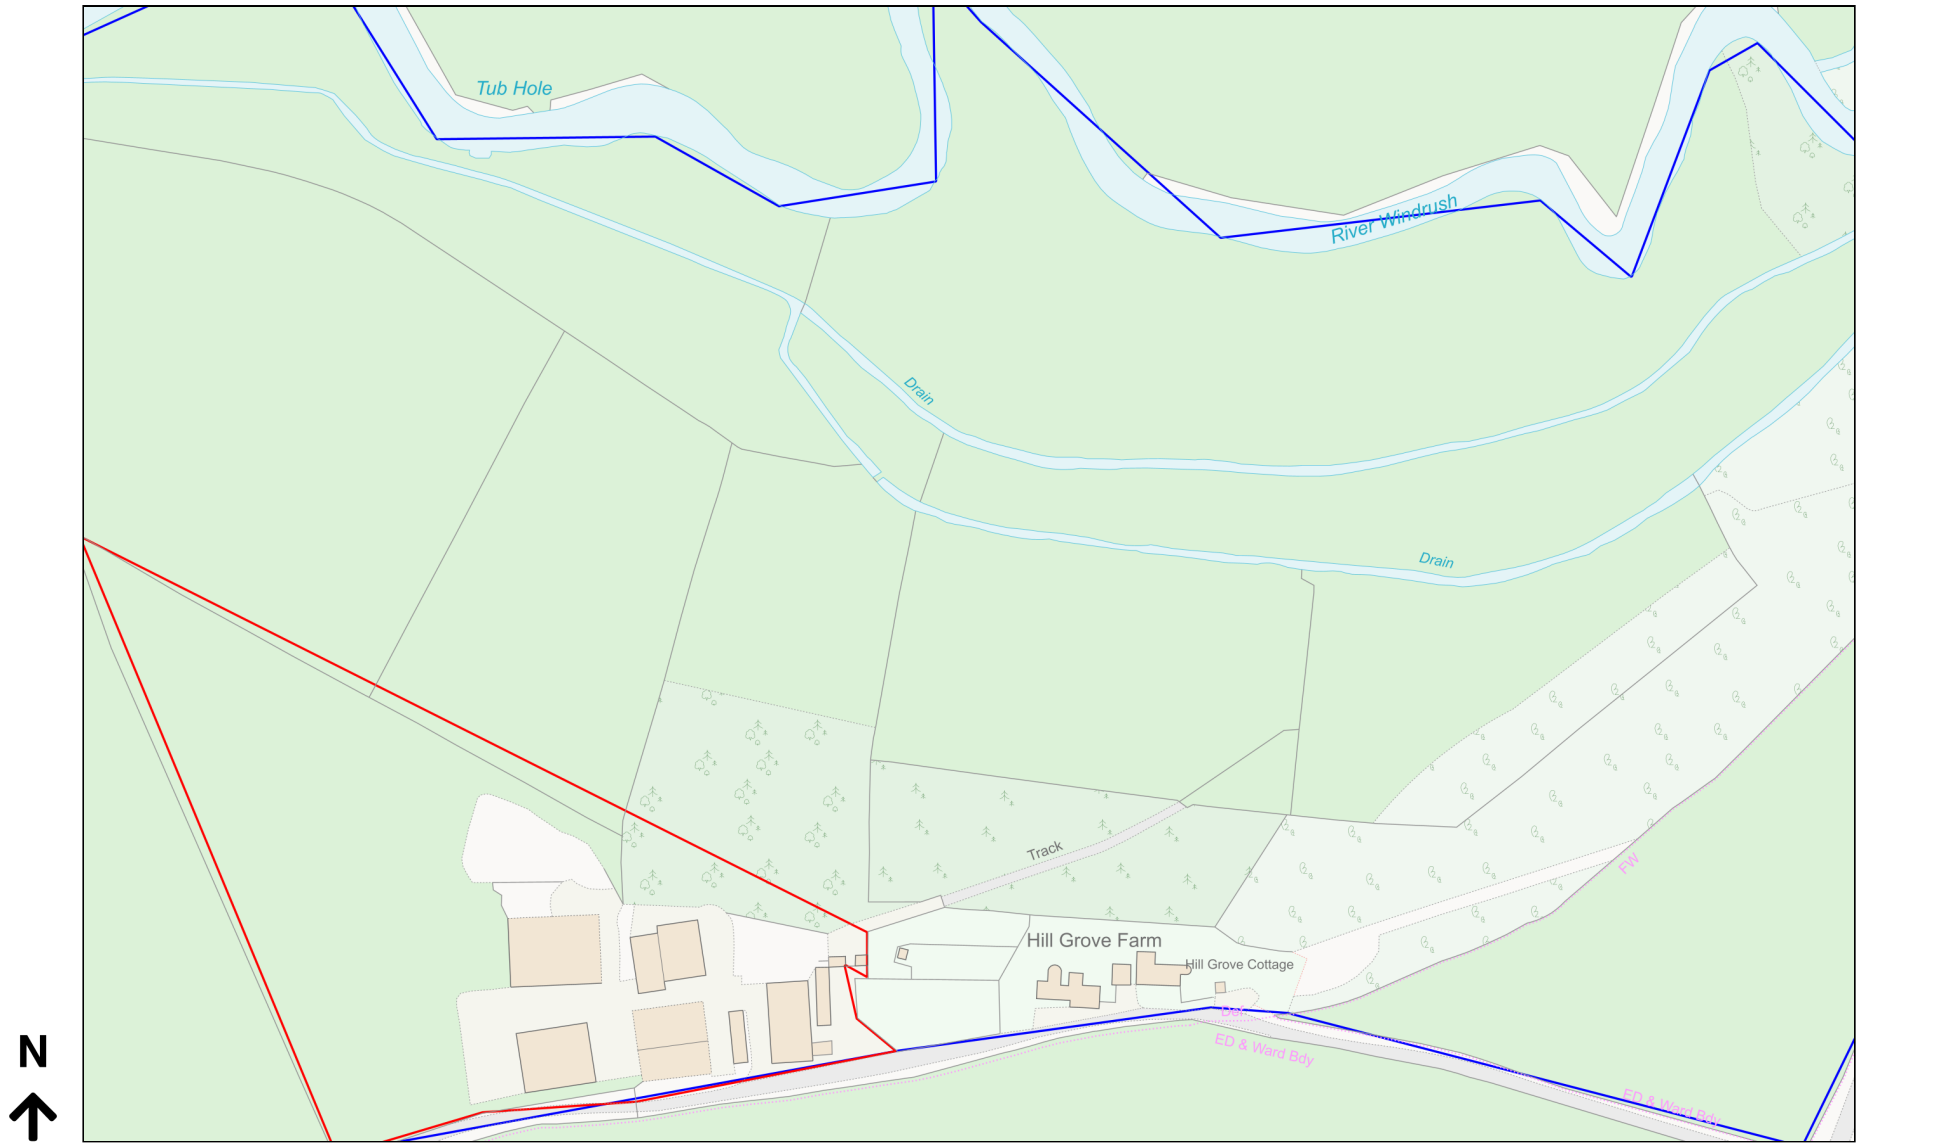

Location Plan

Site Address: Hill Grove Farm, Dry Lane, Crawley, Witney, OX29 0NA

Date Produced: 11-Mar-2024

Scale: 1:2500 @A4

Planning Portal Reference: PP-12879487v1