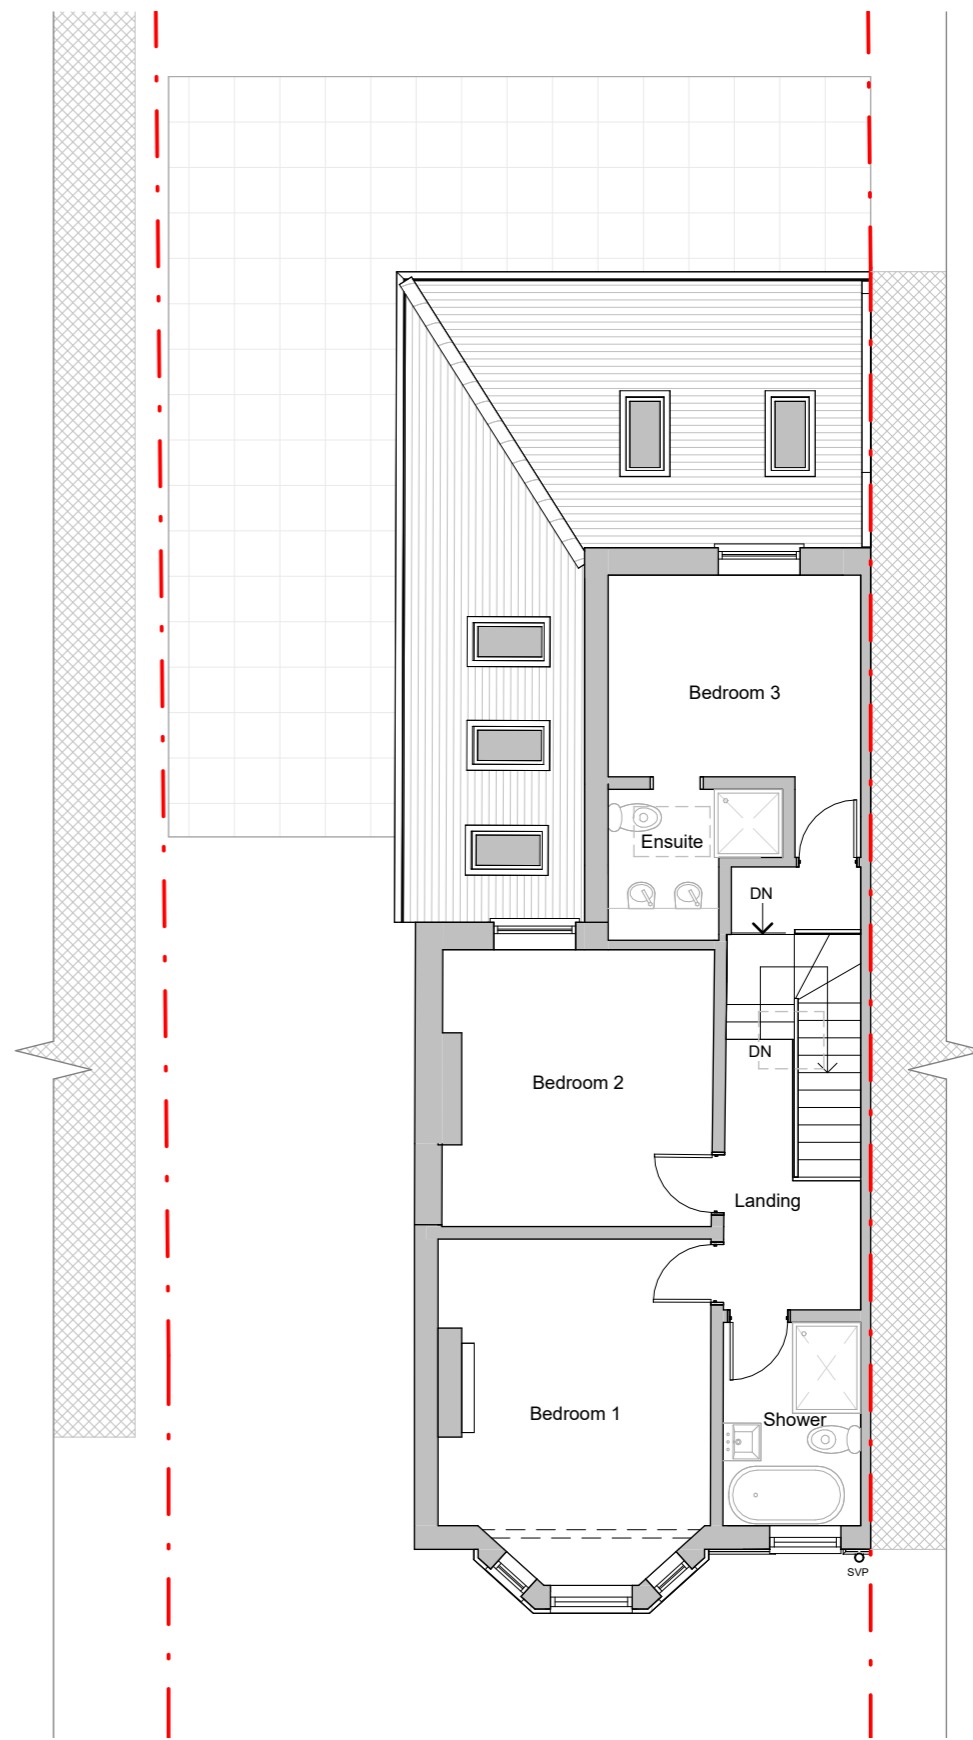

Ground Floor

First Floor

**FLUENT**  
ARCHITECTURAL DESIGN SERVICES  
TEL: 0800 043 8838  
E-MAIL: INFO@FLUENT-ADS.CO.UK  
WEB: FLUENT-ADS.CO.UK

90 High Street, Knaphill

Existing Ground & First Floor Plans

Scale @ A3  
1 : 100

Date  
09.02.24

Drawn by  
S.G

Drawing number  
P.M.200

Project number  
2231

Rev  
A

Key:

- Existing
- Proposed
- SVP
- Boundary line
- Overhead
- Proposed drainage
- Existing drainage