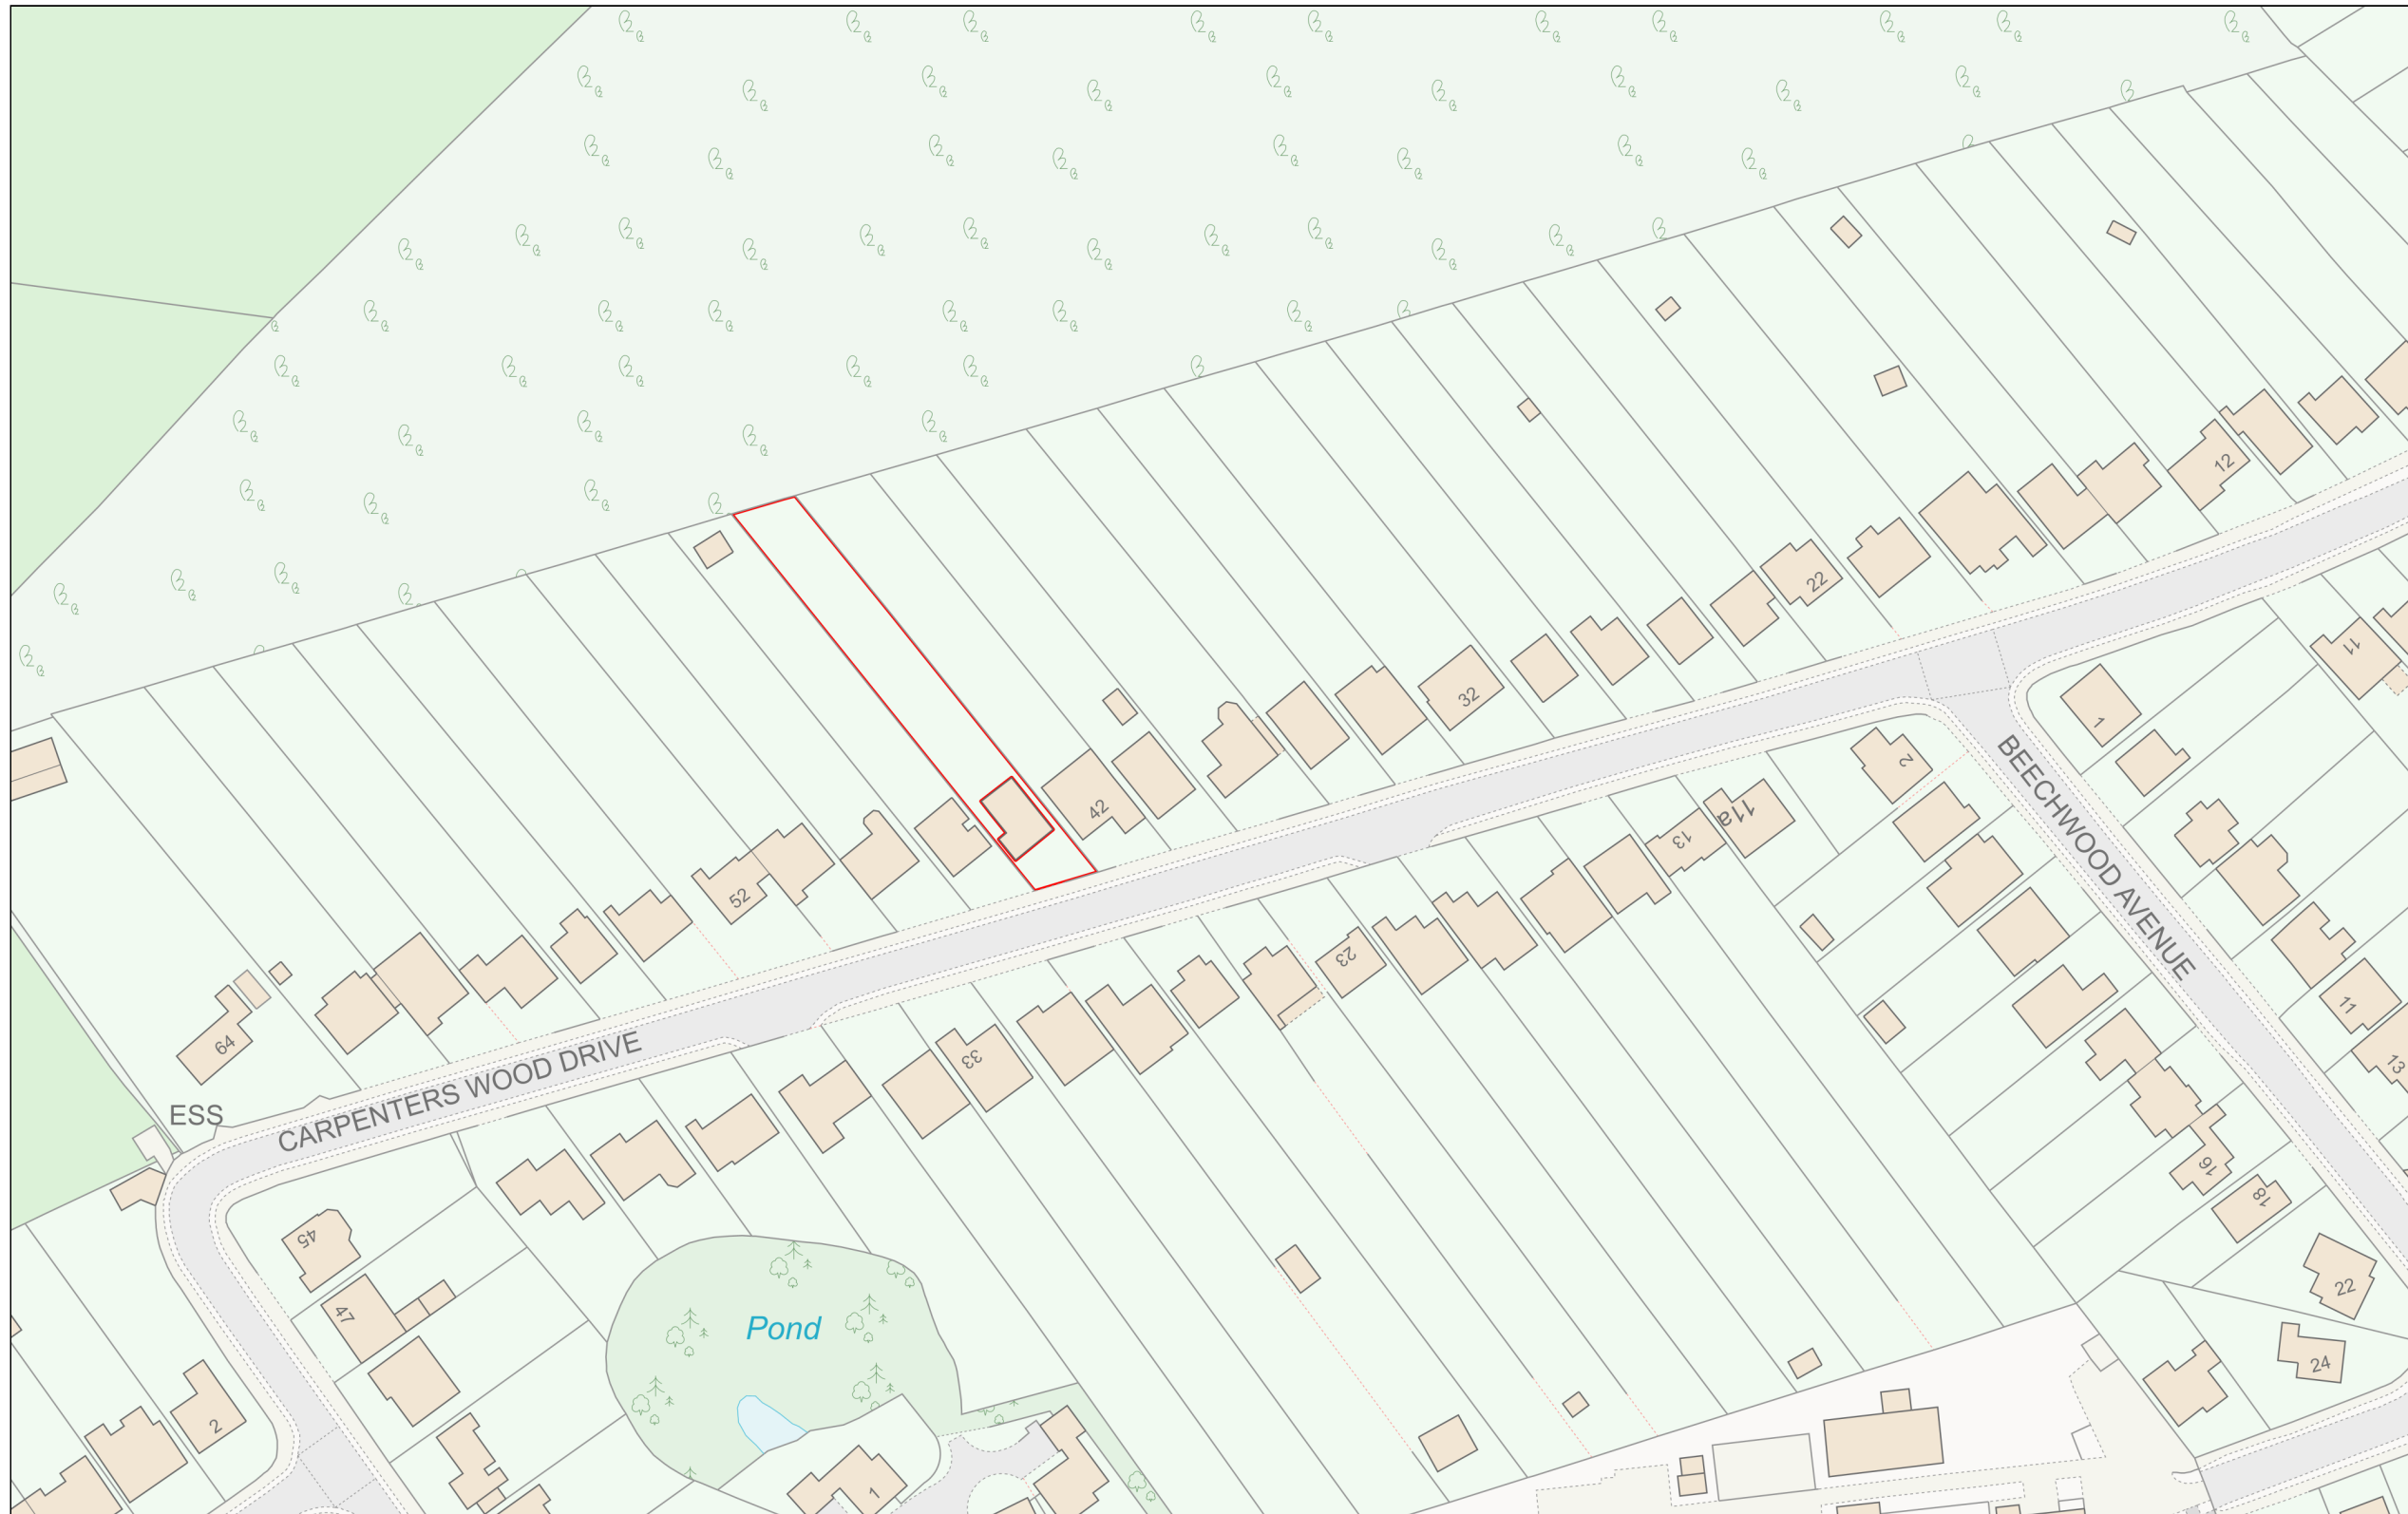

# Location Plan

Site Address: 44, Carpenters Wood Drive, Chorleywood, WD3 5RJ

Date Produced: 12-Mar-2024

Scale: 1:1250 @A3

Planning Portal Reference: PP-12857050v1