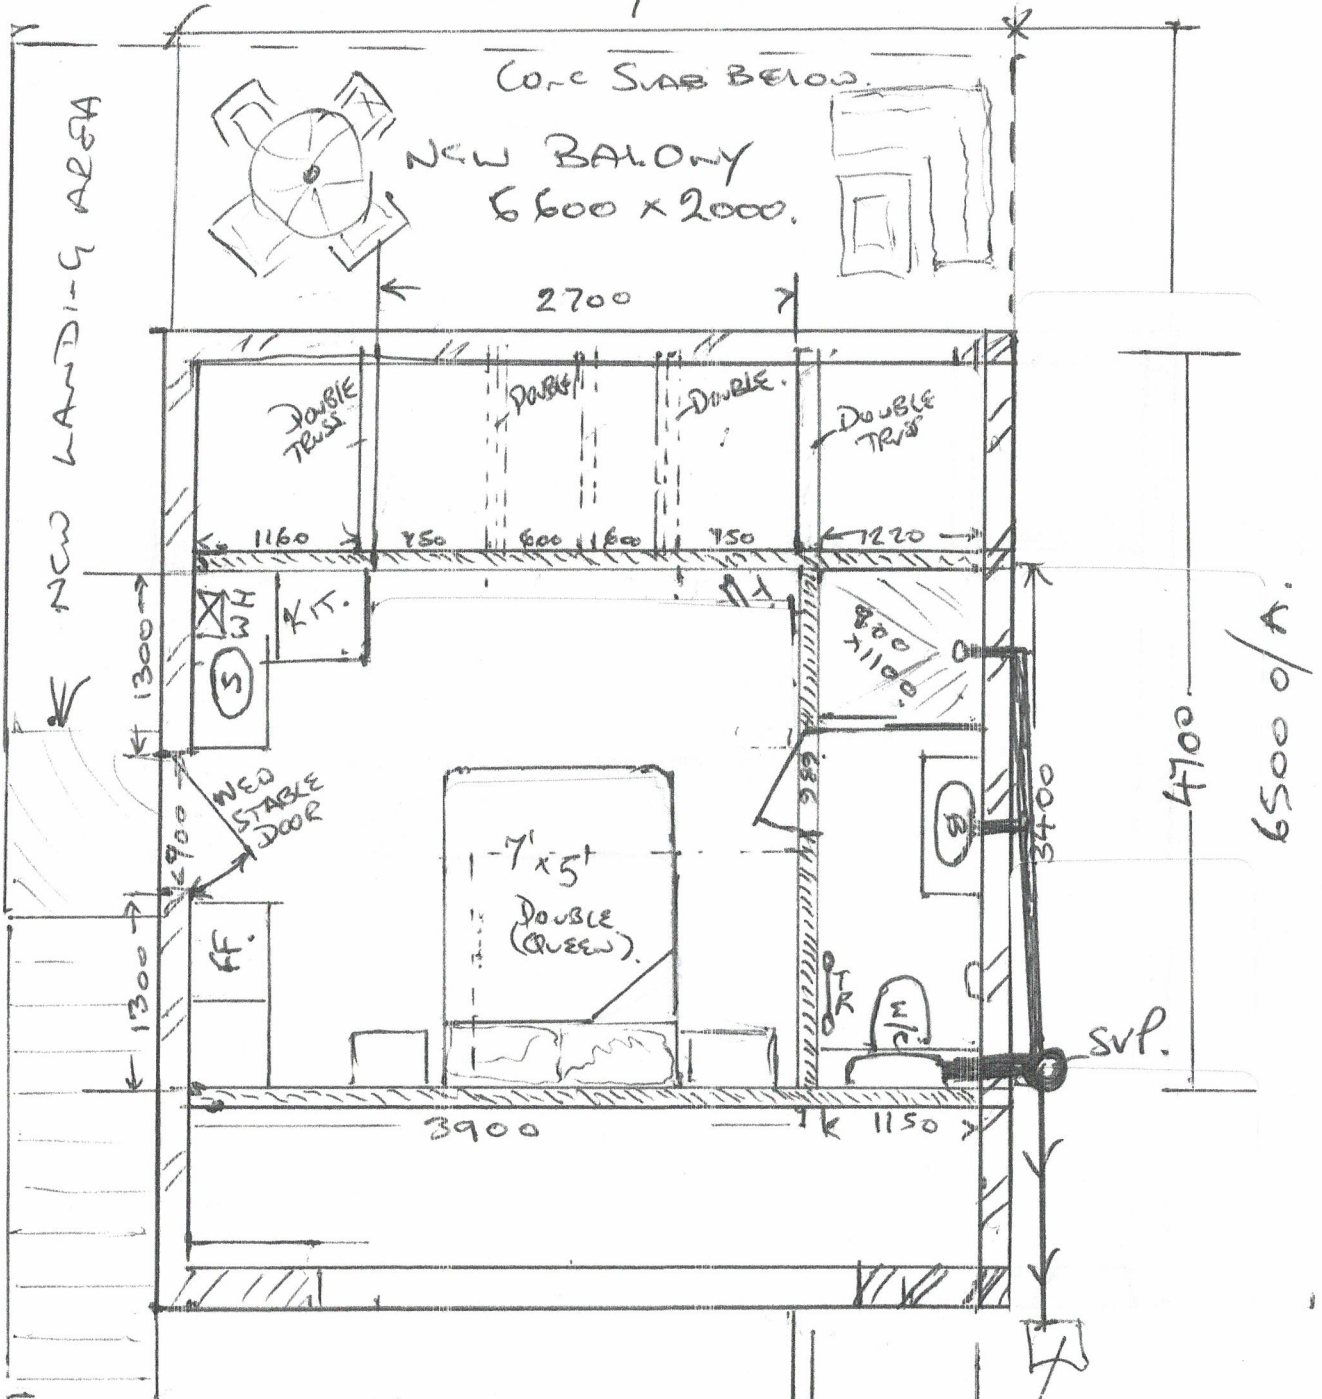

REF PP-12779923

5700 o/A.

INTERNAL
AIR BNB
LAYOUT.
ORCHARD HOUSE
SWARRY NG34 8 TQ

SCALE 1:50.
@ A4,
12/2/24.