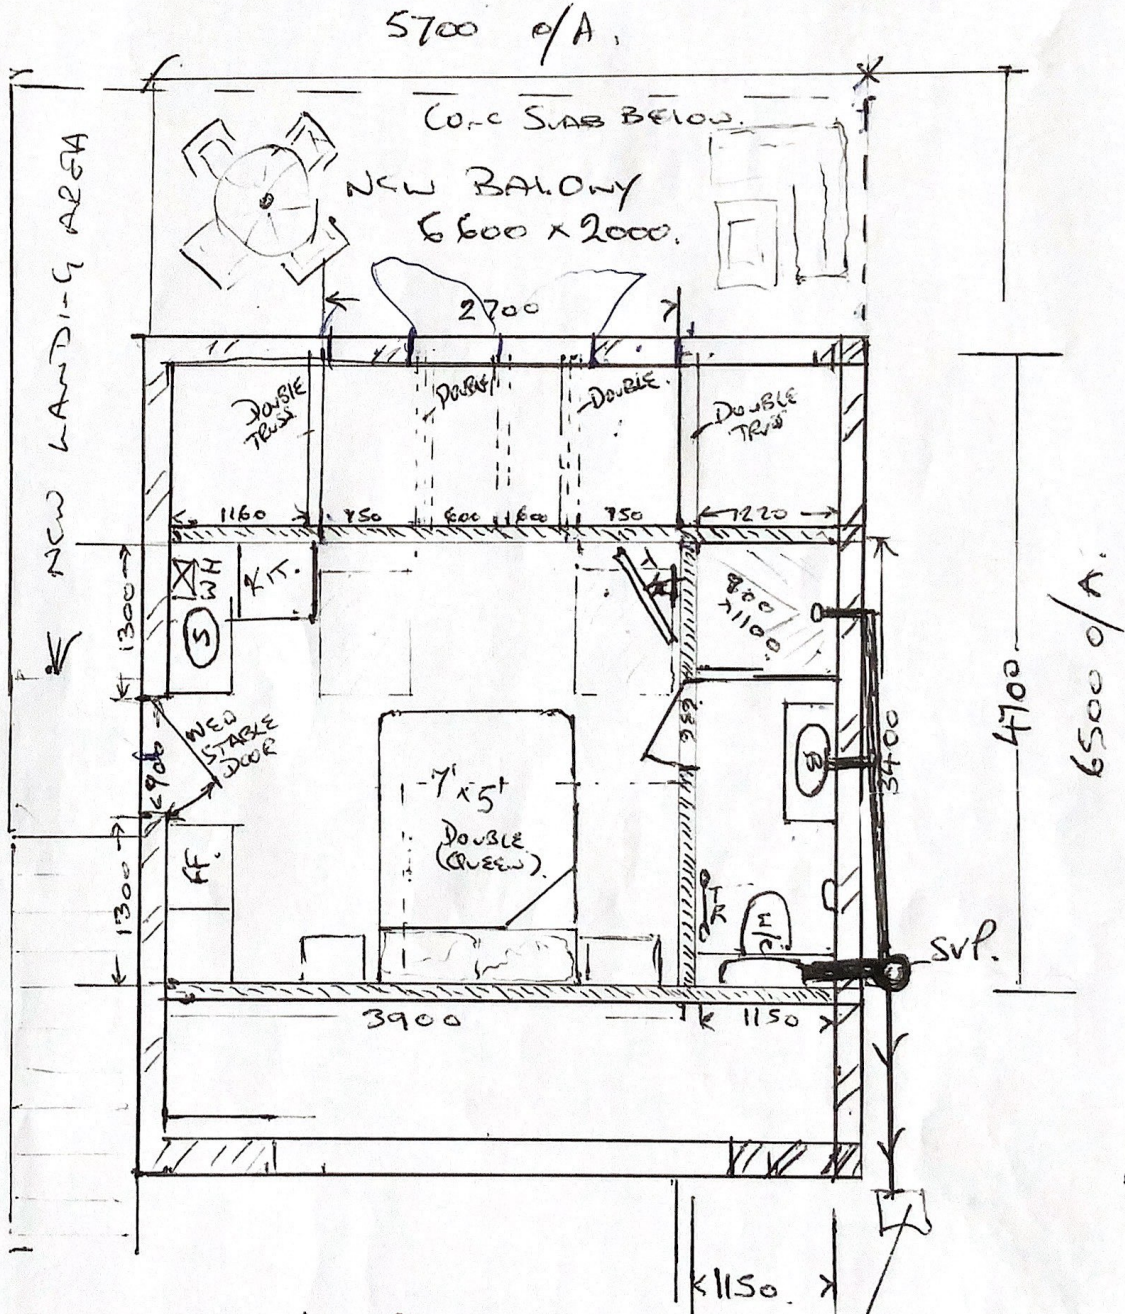

SIDE (EAST)

REAR (NORTH)

EXT WEST

PHASE 3 INTERNAL.

EXISTING VELUX 5 x 2 N° 750 W x 1150 D.

AIR BNB LAYOUT.

AP, 25/1/24.

SCALE 1:50
@ A4.