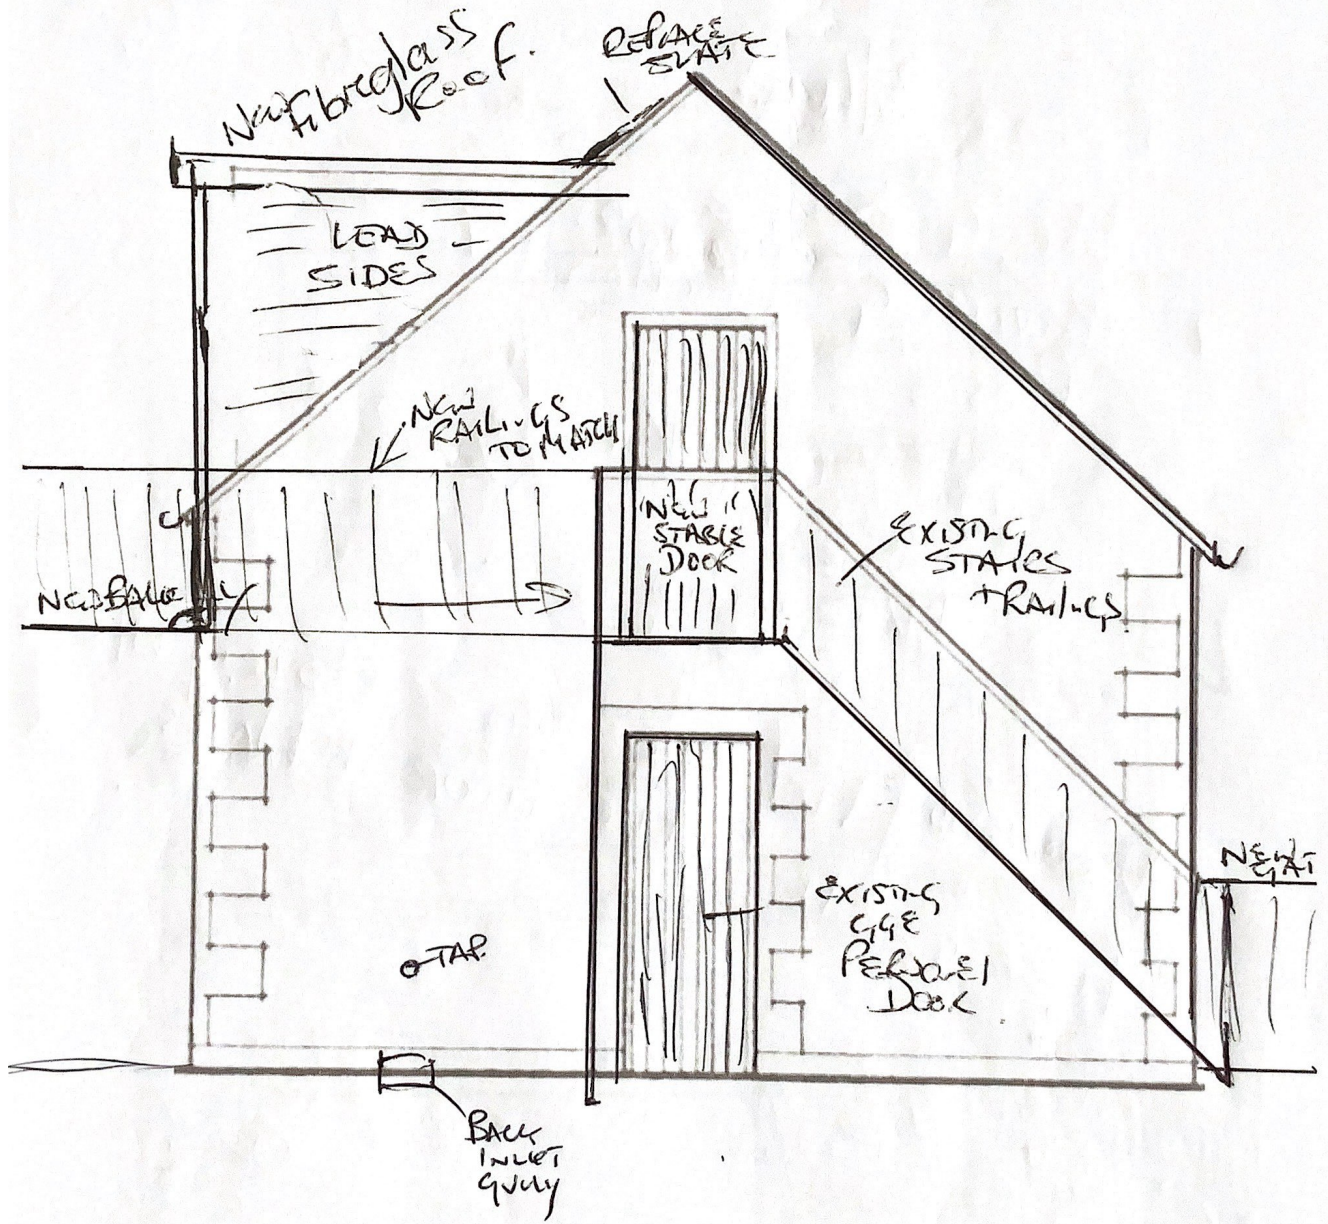

SIDE (EAST)

REAR (NORTH)

EXT WEST

PHASE 3 INTERNAL.

EXISTING VELUX 5 x 2 N° 750 W x 1150 D.

AIR BNB LAYOUT.

AP, 25/1/24.

SCALE 1:50
@ A4.