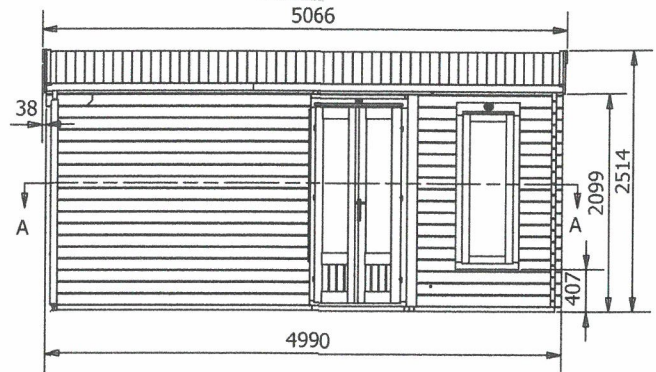

## W5.0m x D3.0m

## Specification

- Overall External Dimensions: 5.02m x 3.25m (16' 5" x 10' 7")
- External Width: 4.99m (16' 4")
- External Depth: 2.99m (9' 9")
- Internal Width: 2.27m (7' 5")
- Internal Depth: 2.77m (9' 1")
- Internal Area (m<sup>2</sup>): 5.39m<sup>2</sup>
- Ridge Height: 2.49m (8' 2")
- Front Roof Overhang: 2.58m (8' 5.5")
- Internal Eaves Height: 2.13m (6' 11.75")
- Roof Purlins: 140mm x 45mm
- Wall Thickness: 45mm
- Floor Bearers: Pressure Treated

- Door Locking System: Multi-Point Lock
  - Door Style: Corner Double
  - Door Opening Size: 1.09m x 1.82m
  - Window Opening Size: 0.43m x 1.37m
  - Glazing Material: 24mm Double Glazed
  - Ventilation: 2 Plastic Vents Included
  - Approx. Assembly Time: 1 - 2 Days\*
- \*This is an approximate time only, based on 2 people. Assembly time may vary depending on season/weather conditions, foundation type, ability of those constructing, etc