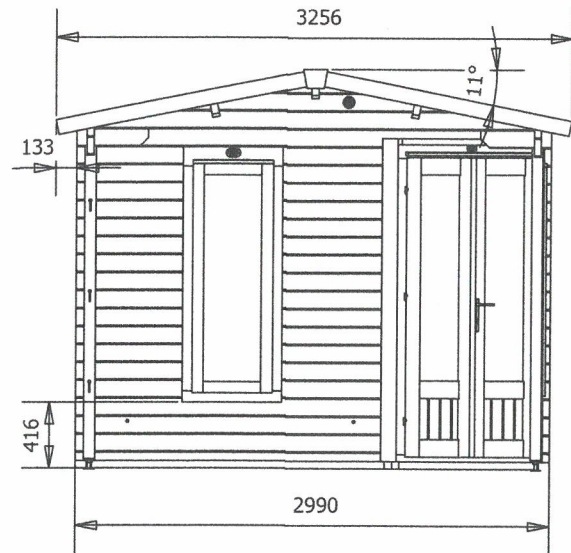

# FuriousPigeon Log Cabin

## W5.0m x D3.0m

## Specification

- Overall External Dimensions: 5.02m x 3.25m (16' 5" x 10' 7")
- External Width: 4.99m (16' 4")
- External Depth: 2.99m (9' 9")
- Internal Width: 2.27m (7' 5")
- Internal Depth: 2.77m (9' 1")
- Internal Area (m<sup>2</sup>): 5.39m<sup>2</sup>
- Ridge Height: 2.49m (8' 2")
- Front Roof Overhang: 2.58m (8' 5.5")
- Internal Eaves Height: 2.13m (6' 11.75")
- Roof Purlins: 140mm x 45mm
- Wall Thickness: 45mm
- Floor Bearers: Pressure Treated

- Door Locking System: Multi-Point Lock
  - Door Style: Corner Double
  - Door Opening Size: 1.09m x 1.82m
  - Window Opening Size: 0.43m x 1.37m
  - Glazing Material: 24mm Double Glazed
  - Ventilation: 2 Plastic Vents Included
  - Approx. Assembly Time: 1 - 2 Days\*
- \*This is an approximate time only, based on 2 people. Assembly time may vary depending on season/weather conditions, foundation type, ability of those constructing, etc