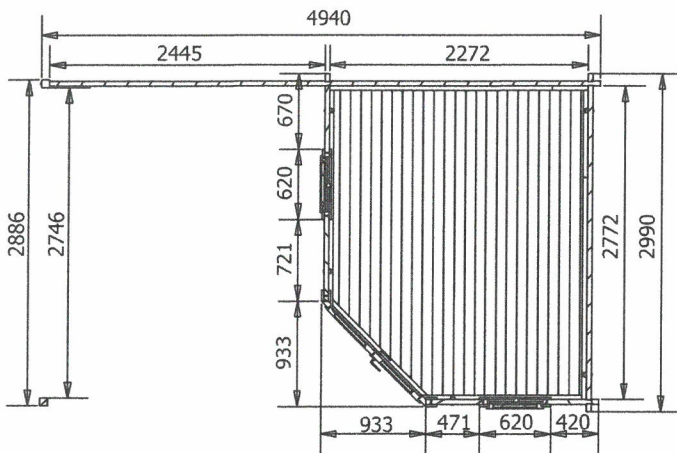

## W5.0m x D3.0m

## Specification

- Overall External Dimensions: 5.02m x 3.25m (16' 5" x 10' 7")
- External Width: 4.99m (16' 4")
- External Depth: 2.99m (9' 9")
- Internal Width: 2.27m (7' 5")
- Internal Depth: 2.77m (9' 1")
- Internal Area (m<sup>2</sup>): 5.39m<sup>2</sup>
- Ridge Height: 2.49m (8' 2")
- Front Roof Overhang: 2.58m (8' 5.5")
- Internal Eaves Height: 2.13m (6' 11.75")
- Roof Purlins: 140mm x 45mm
- Wall Thickness: 45mm
- Floor Bearers: Pressure Treated

- Door Locking System: Multi-Point Lock
  - Door Style: Corner Double
  - Door Opening Size: 1.09m x 1.82m
  - Window Opening Size: 0.43m x 1.37m
  - Glazing Material: 24mm Double Glazed
  - Ventilation: 2 Plastic Vents Included
  - Approx. Assembly Time: 1 - 2 Days\*
- \*This is an approximate time only, based on 2 people. Assembly time may vary depending on season/weather conditions, foundation type, ability of those constructing, etc