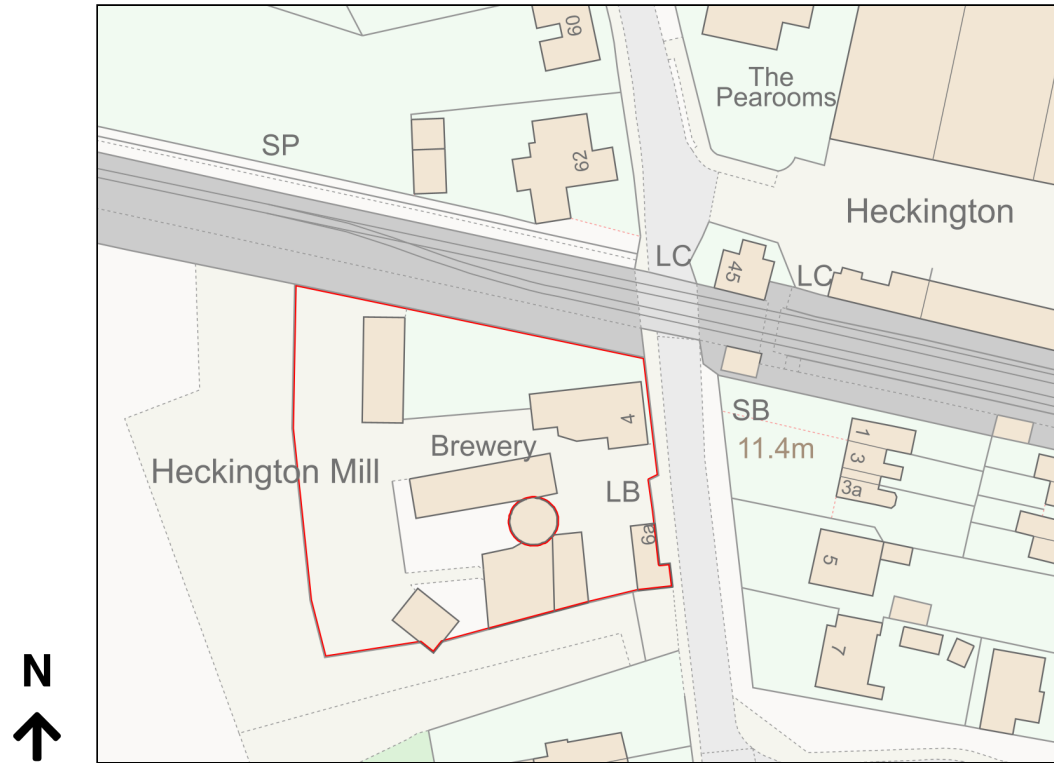

Location Plan

Site Address: Tea Rooms, Tea Rooms, The Mill, 6, Hale Road, Heckington, Sleaford, NG34 9JW

Date Produced: 20-Feb-2024

Scale: 1:1250 @A4

Planning Portal Reference: PP-12783139v1