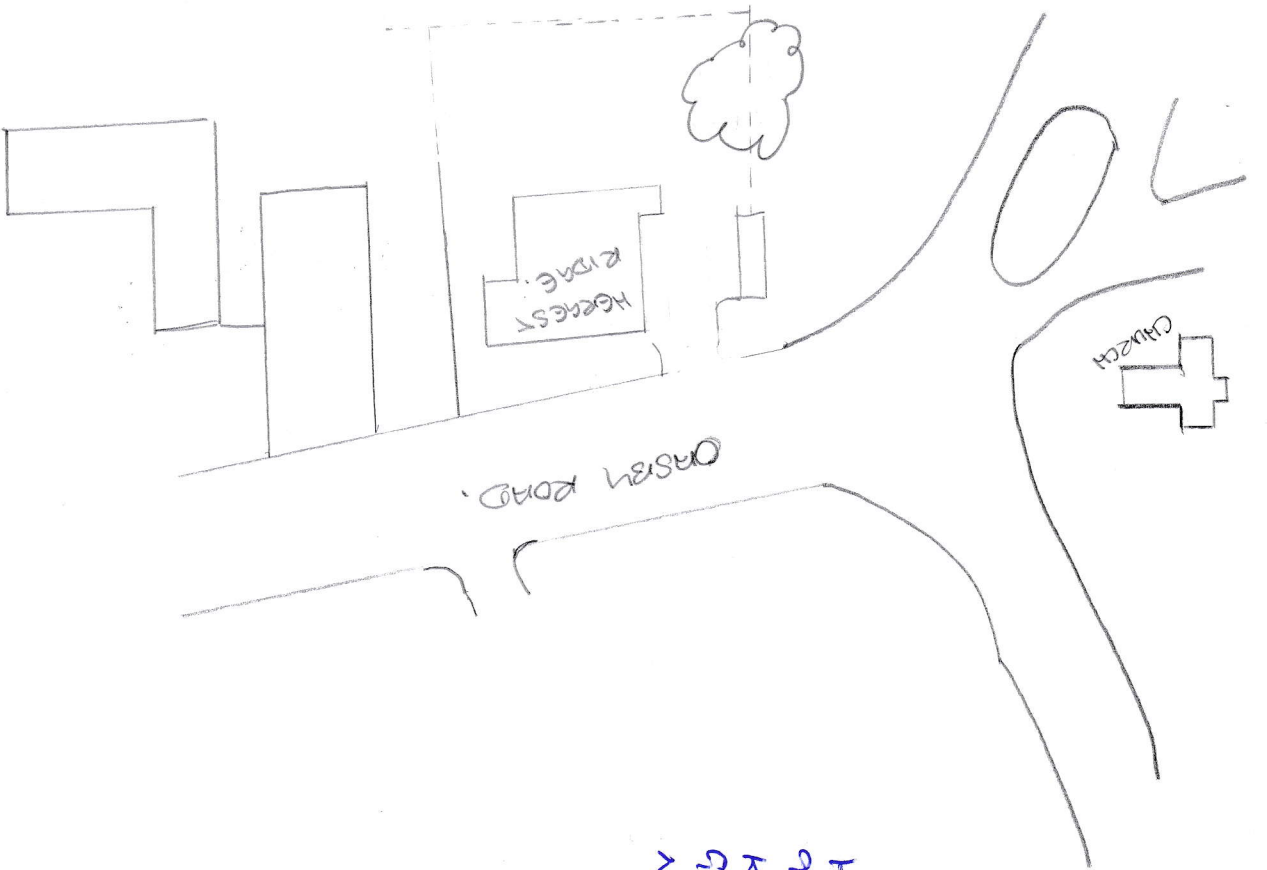

- WILLOW TREE
TO BE RE-PLANTED BACK
TO PREVIOUS POINT - APPROX 3M.

HEAREST RIDGE
94 ORSBY RD
KELBY
GRANTHAM
NG32 3AH.