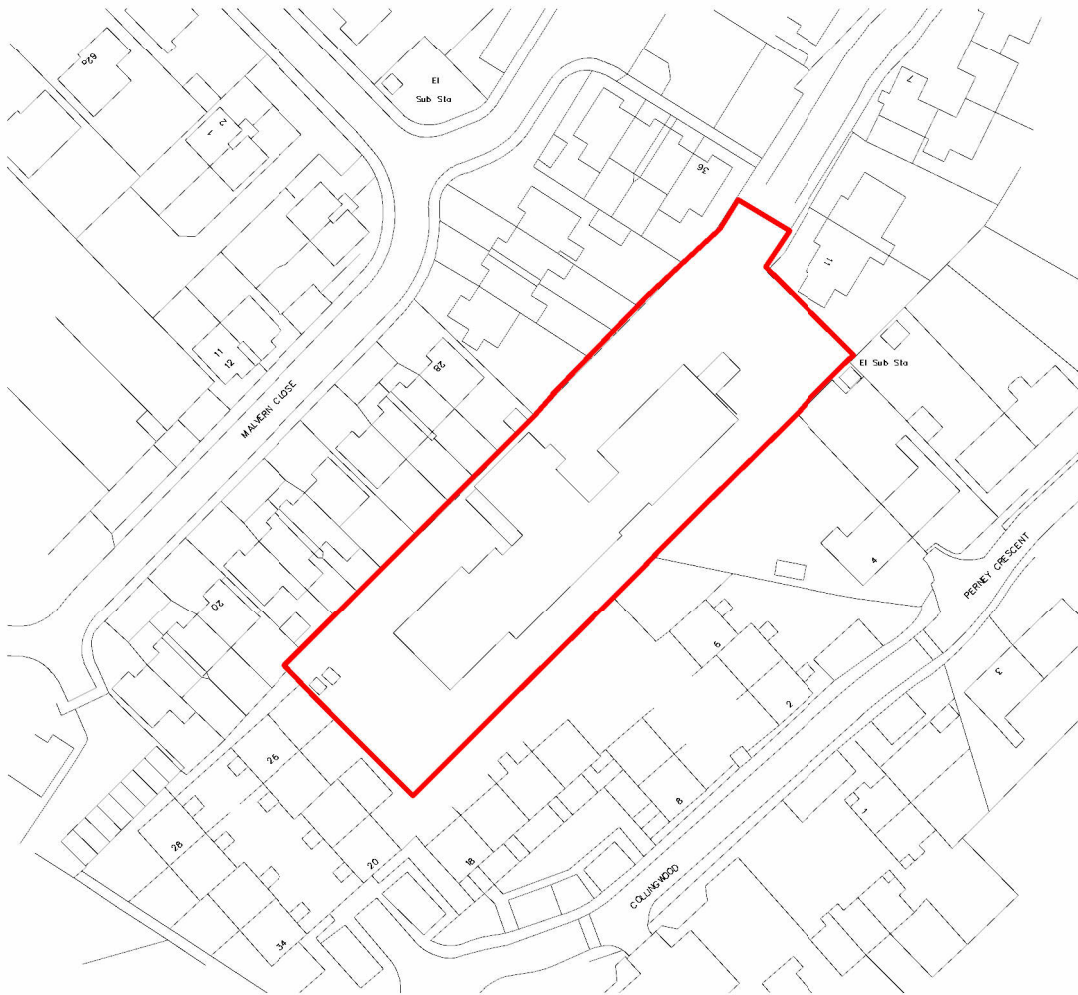

FOR PLANNING PURPOSES ONLY

(10)001

Site Location Plan

1 : 1250

Client: Country Court Care Group

Project Title: Proposed extension and alterations to care home at Neale Court Care Home, Neale Road, Lincoln, LN6 9UA

Drawing Title: Site Location Plan

Status: Stage 2

Date: 15/09/21

Size: **A4**

Scale: **1 : 1250**

Project No. 0312

Drawing No. 001

Rev: A Series:

10

LINESTYLE STUDIO