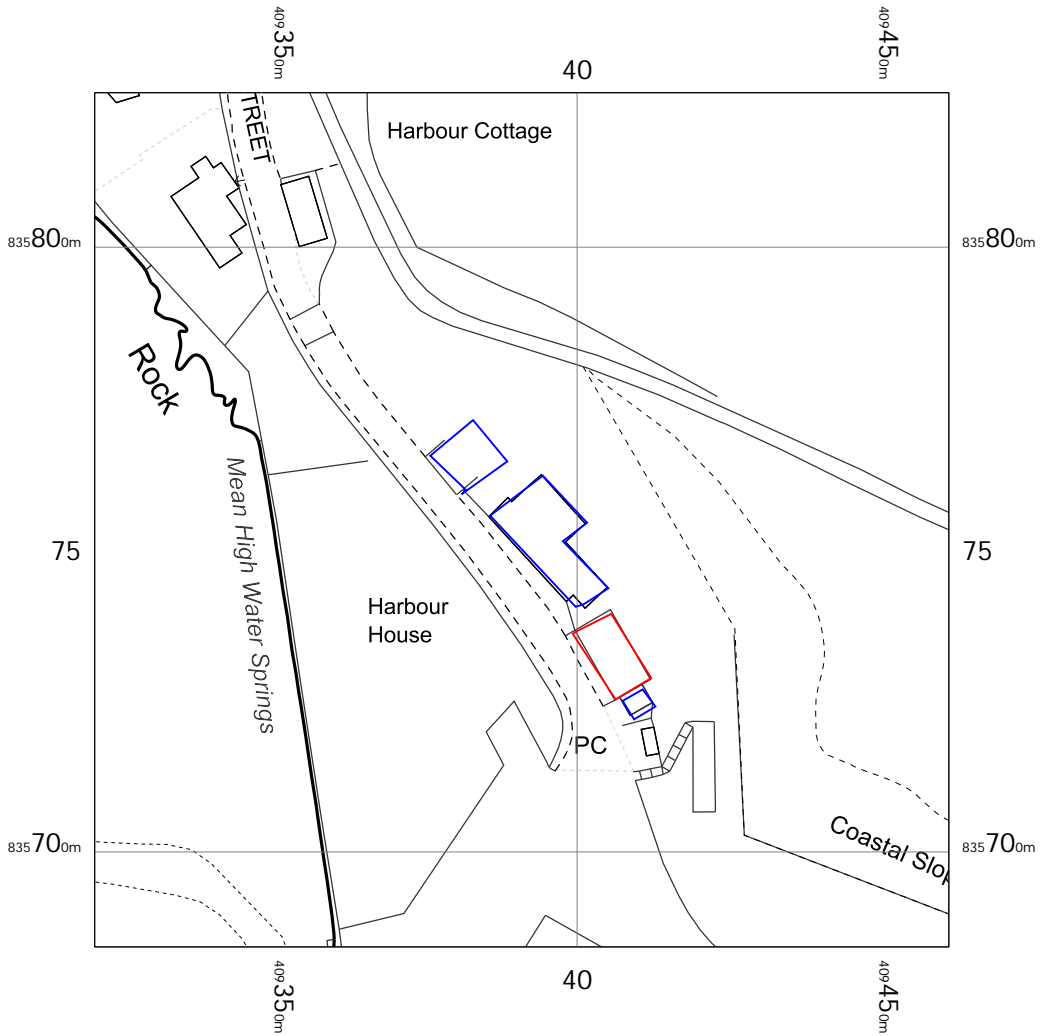

Harbour House, Harbour Street, AB42 0NB

Harbour House
Harbour Street,
Port Erroll,
Peterhead,
Cruden Bay,
Aberdeenshire
AB42 0NB

OS MasterMap 1250/2500/10000 scale
Tuesday, March 12, 2024, ID: MPMM4-01154375
www.nicolsondigital.com

1:1250 scale print at A4, Centre: 409391 E, 835755 N

©Crown Copyright Ordnance Survey. Licence no.
100057546