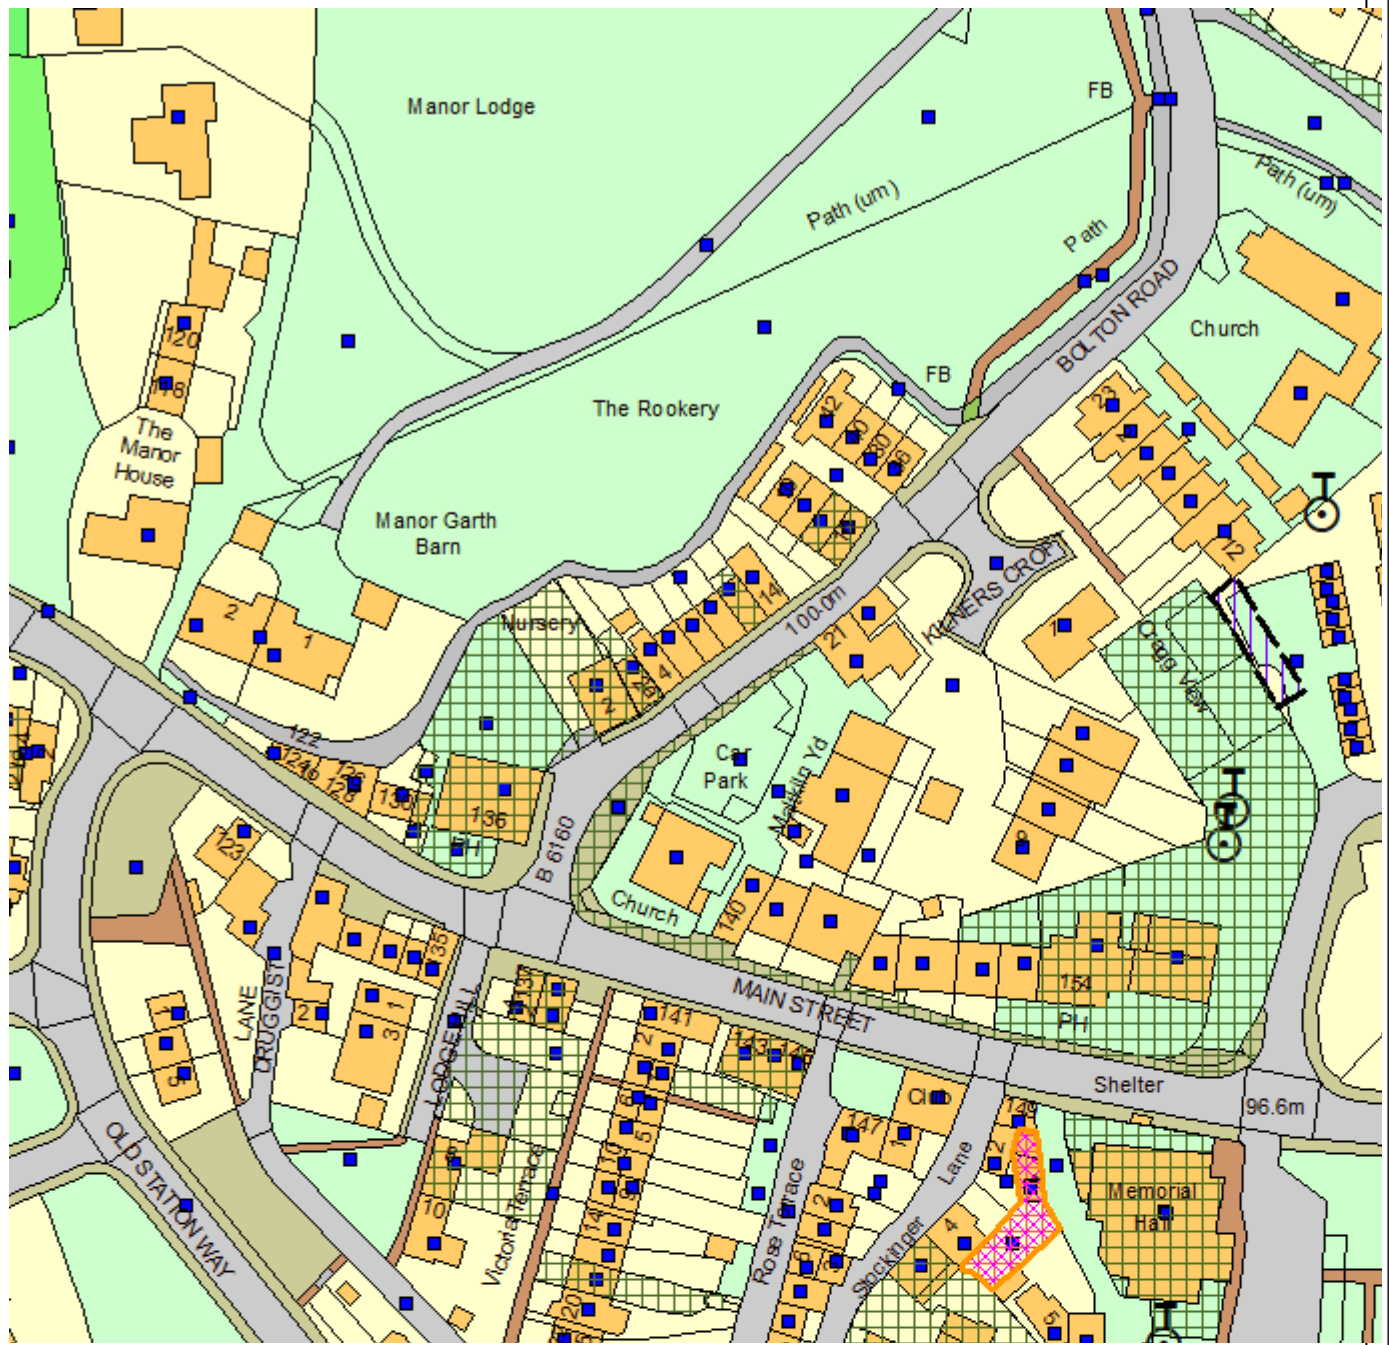

Site Notice Map

Reference: 24/00270/LBC

© Crown copyright 2000. All rights reserved (SLA 100019304)

LOCATION:

1 Kitty Fold
Addingham
West Yorkshire
LS29 0NB