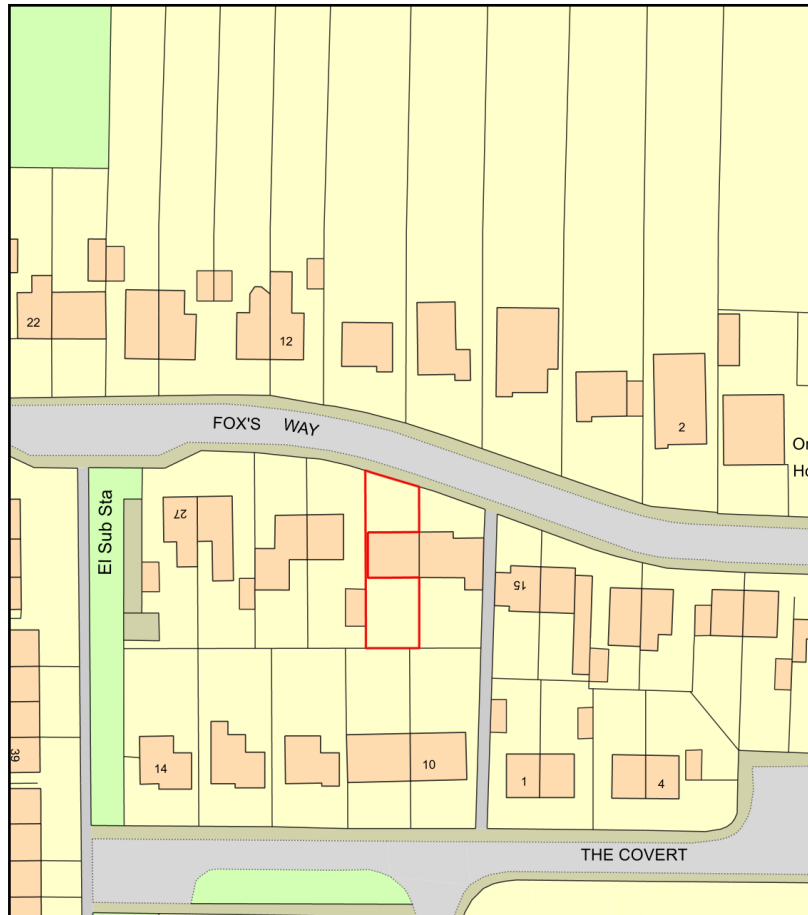

19 foxes way

Plan Produced for: heat pump planning

Date Produced: 25 Feb 2024

Plan Reference Number: TQRQM24056125837423

Scale: 1:1250 @ A4