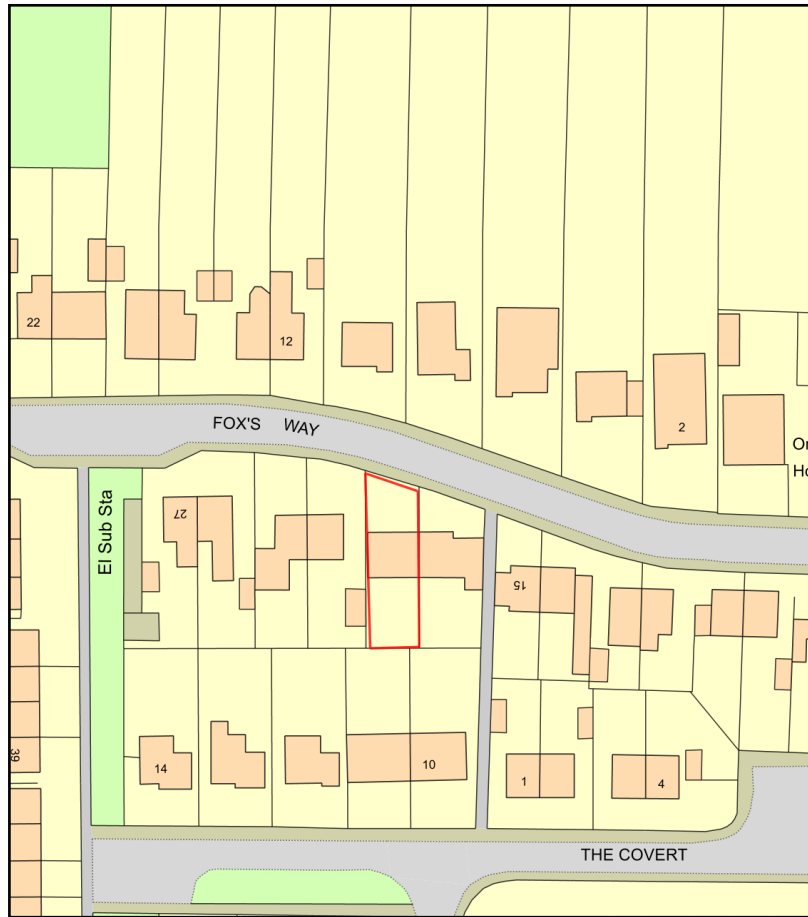

19 foxes way

Plan Produced for: heat pump planning

Date Produced: 02 Mar 2024

Plan Reference Number: TQRQM24056125837423

Scale: 1:1250 @ A4