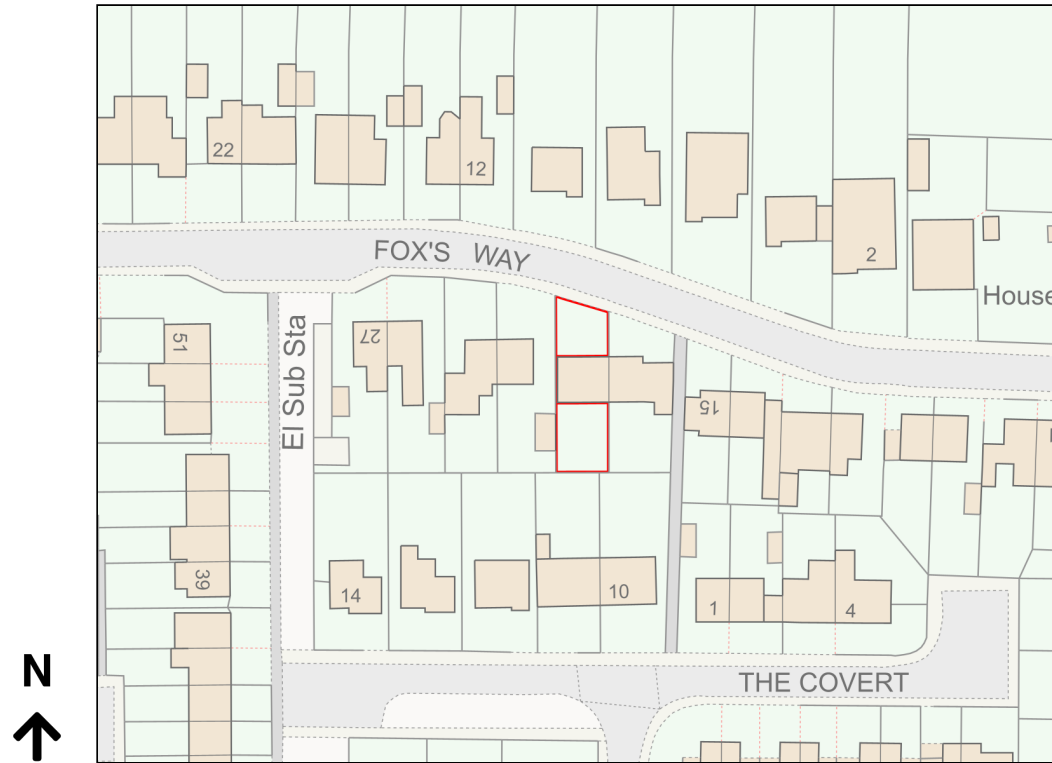

# Location Plan

Site Address: 19, Foxs Way, Comberton, CB23 7DL

Date Produced: 25-Feb-2024

Scale: 1:1250 @A4

Planning Portal Reference: PP-12785825v1