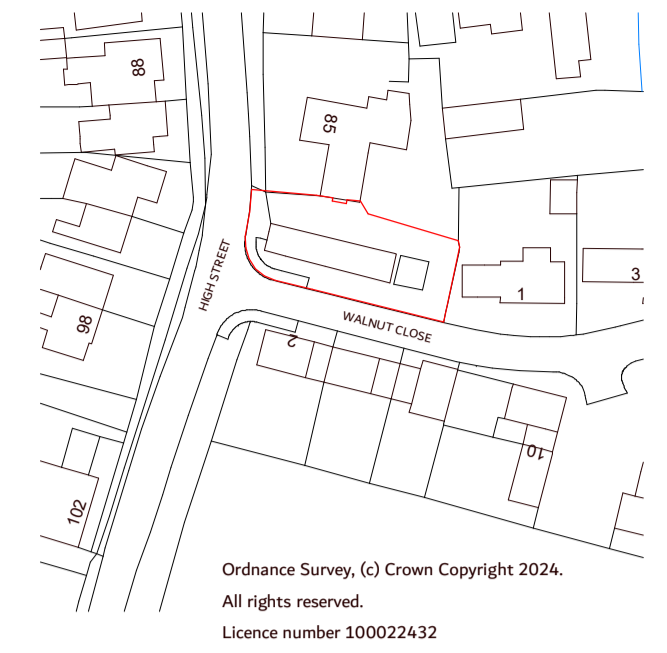

3 3D View 1

4 3D View 2

5 3D View 3

1 Site Location Plan
1 : 1250

VISUAL SCALE 1:1250 @ A1

2 Site
1 : 200

VISUAL SCALE 1:200 @ A1

Issued For:

DRAFT

Drawing Address:

Ark Colour Design - The Old
Piano Workshop - 87 High Street
Landbeach CB25 9FR

Drawing No:

AHP ACD 02 Proposed Site Plans

Rev: 01

Scale: As indicated

North