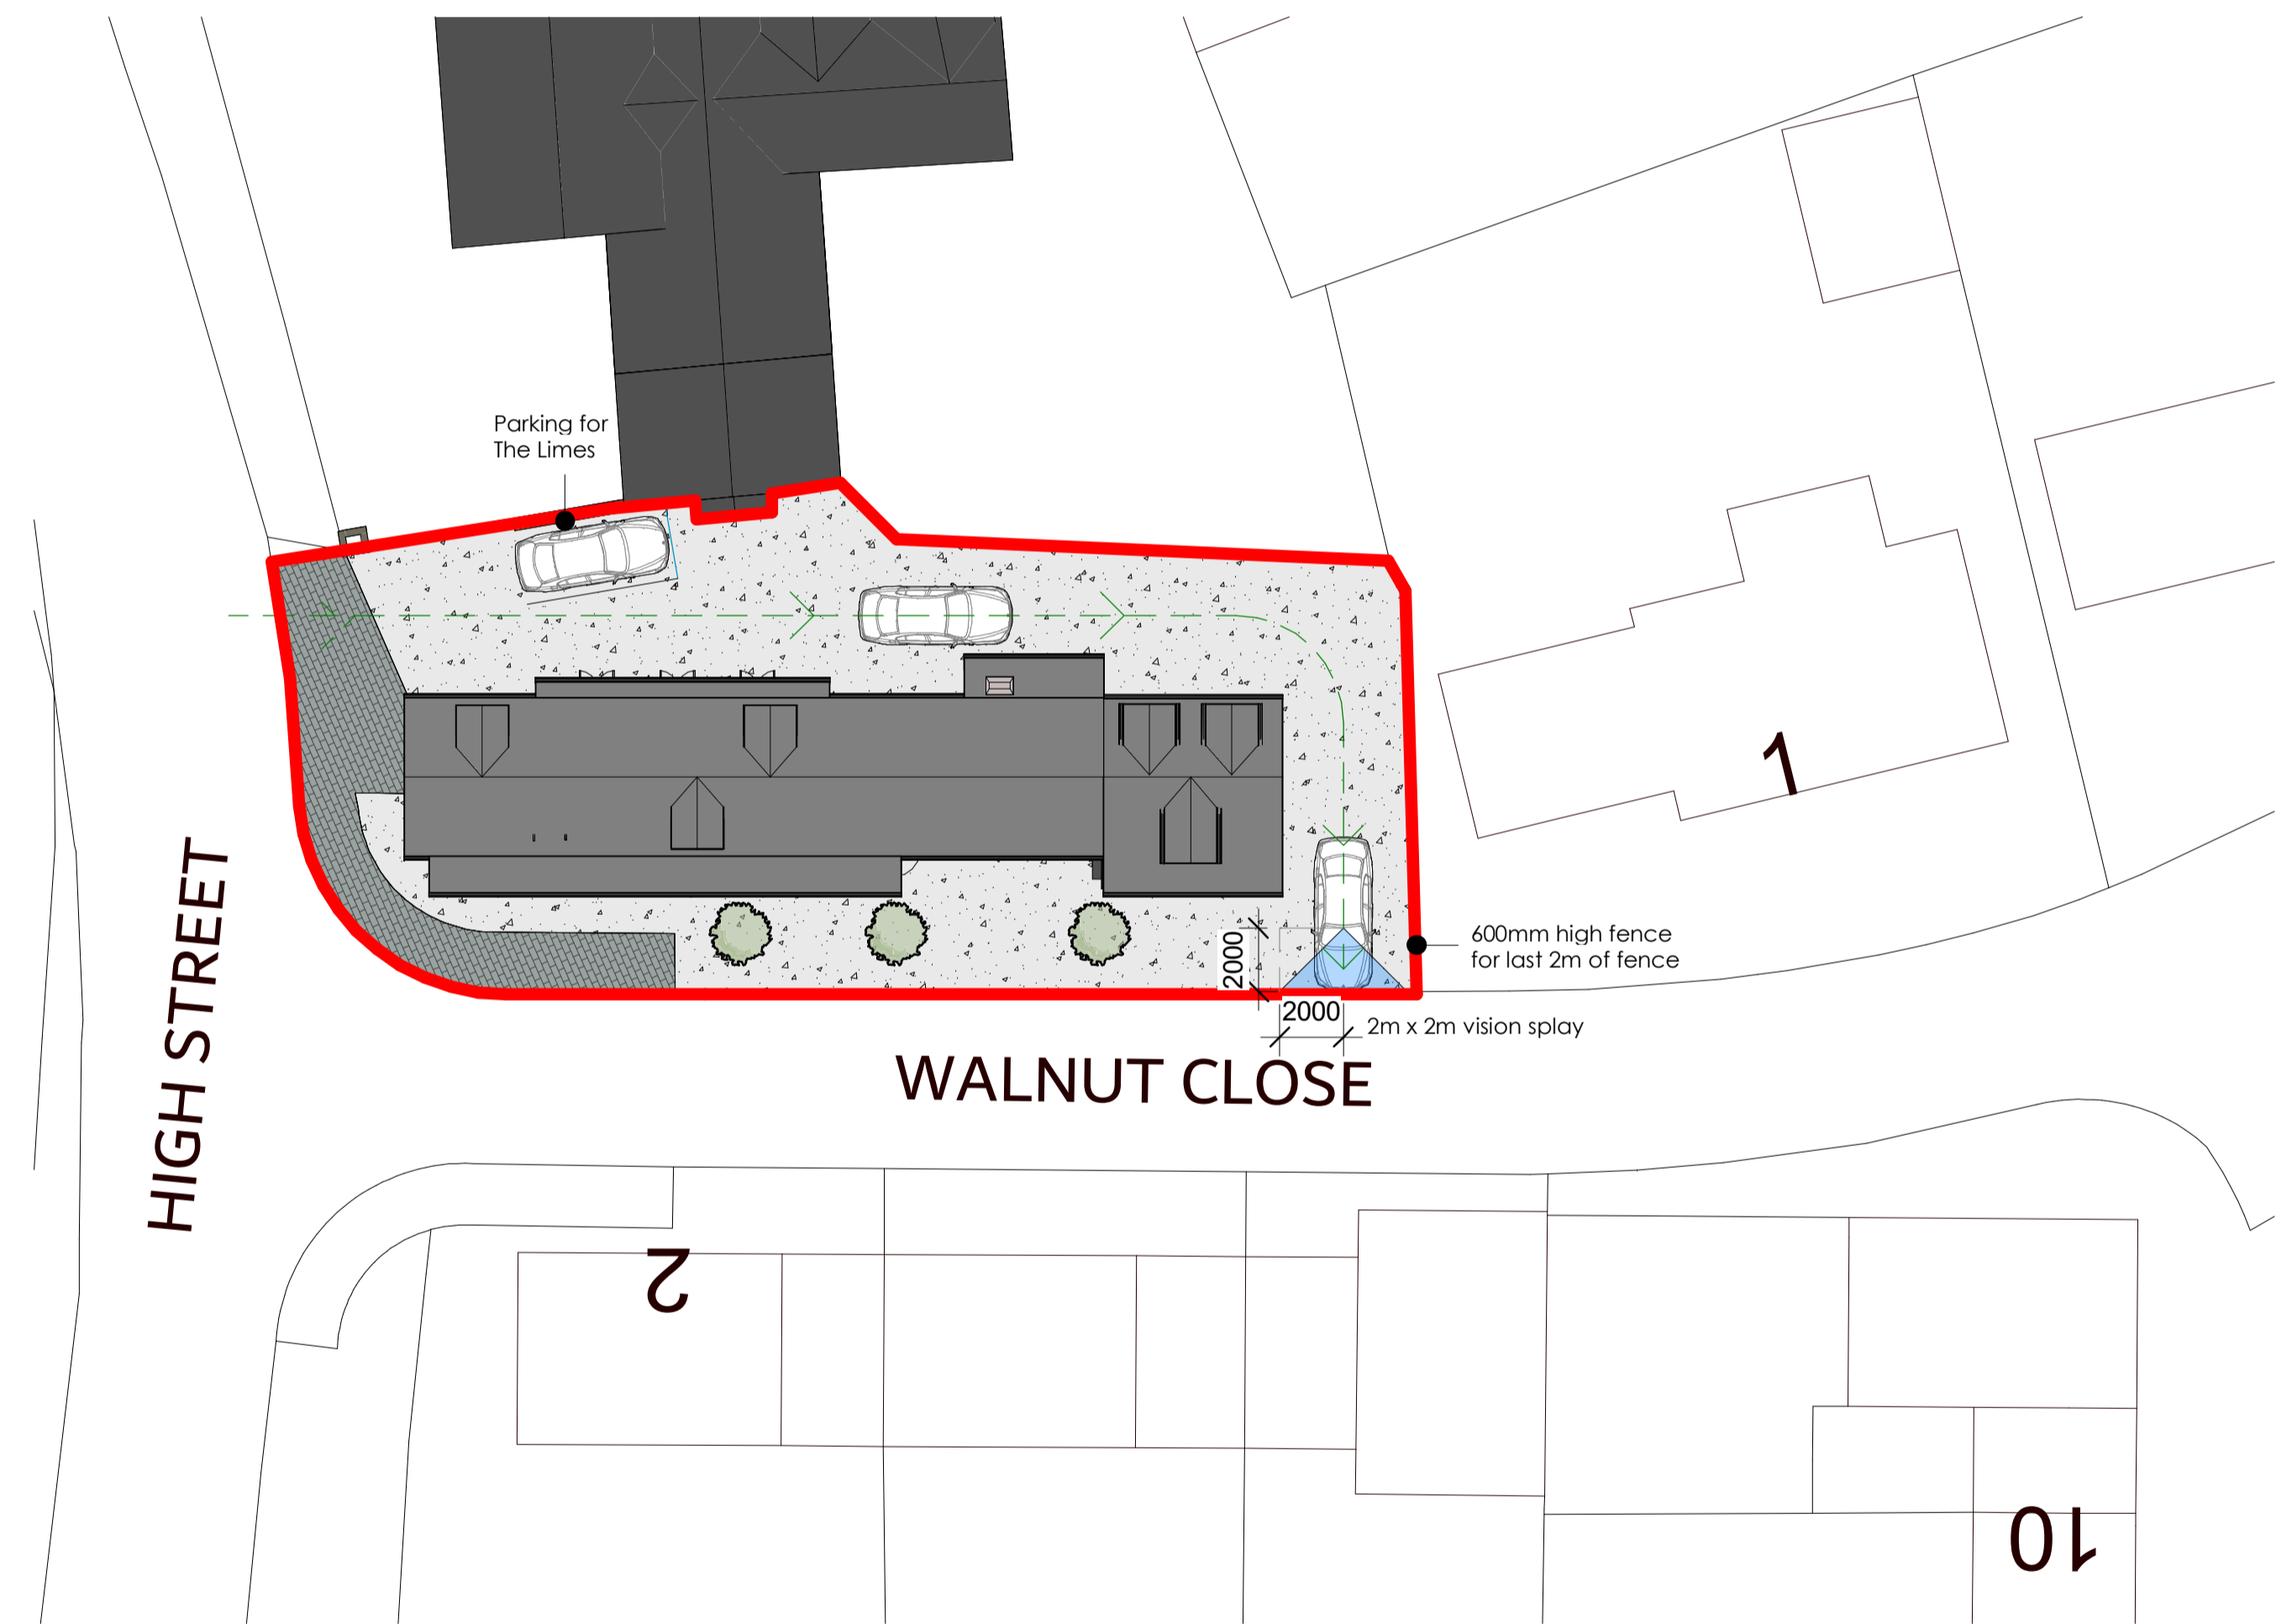

3 3D View 1

4 3D View 2

5 3D View 3

1 Site Location Plan
1 : 1250

VISUAL SCALE 1:1250 @ A1

2 Site
1 : 200

VISUAL SCALE 1:200 @ A1

Issued For:

DRAFT

Drawing Address:

Ark Colour Design - The Old
Piano Workshop - 87 High Street
Landbeach CB25 9FR

Drawing No:

AHP ACD 02 Proposed Site Plans

Rev: 01

Scale: As indicated

North