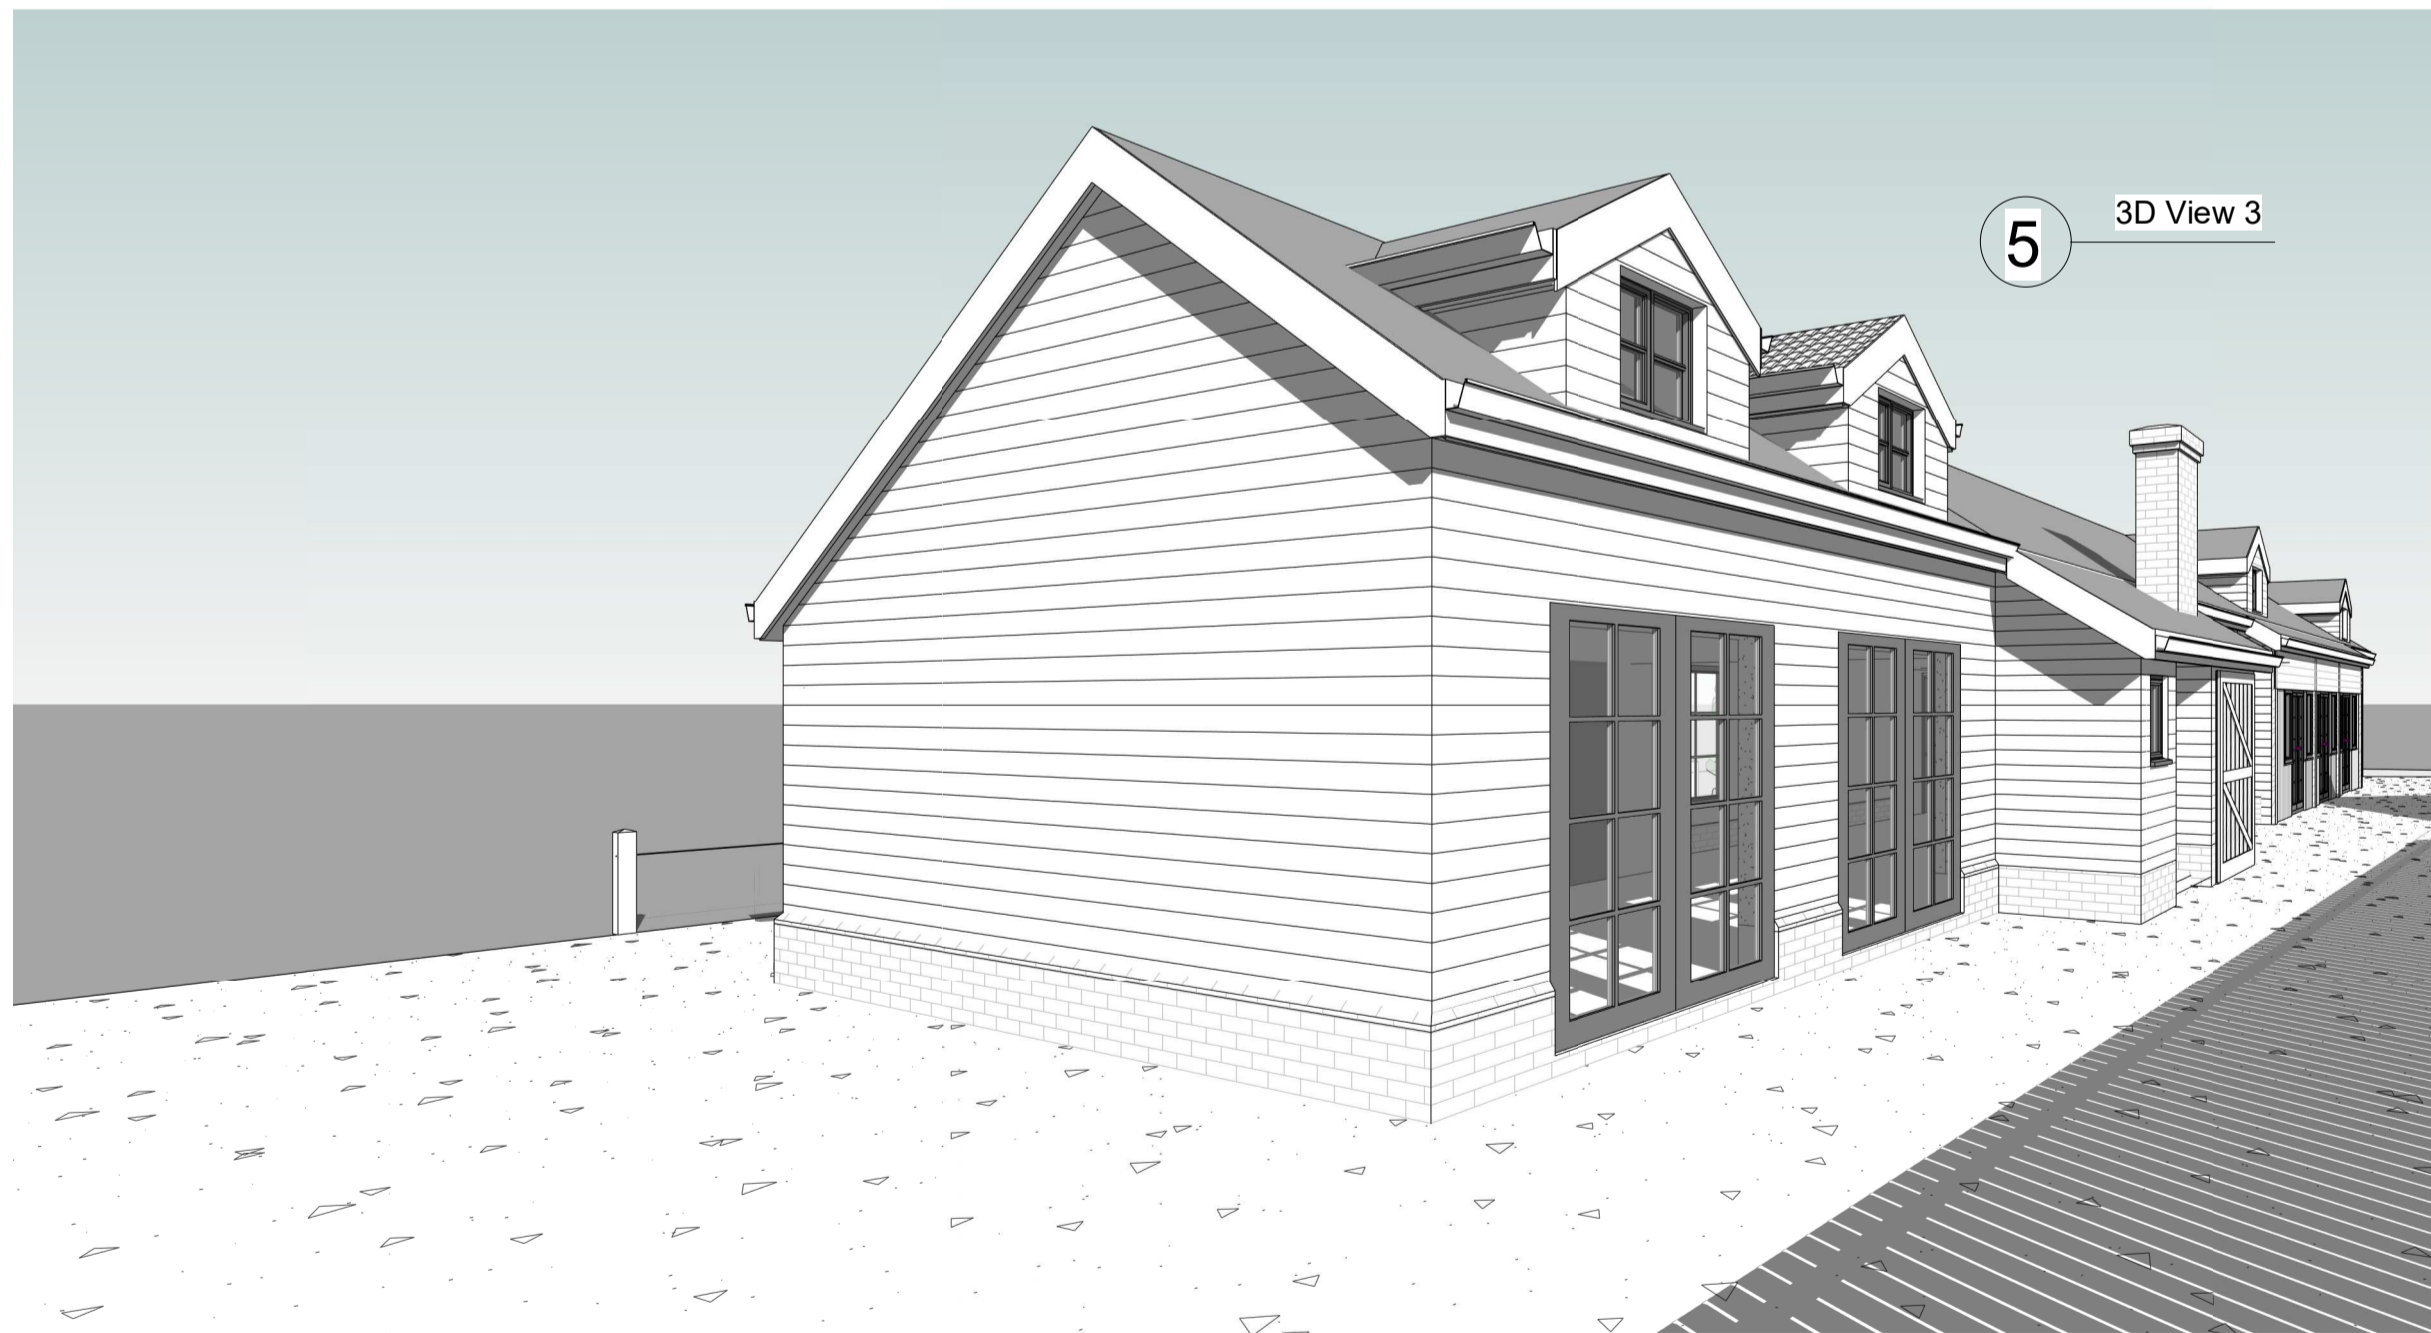

3 3D View 1

4 3D View 2

5 3D View 3

1 Site Location Plan
1 : 1250

VISUAL SCALE 1:1250 @ A1

2 Site
1 : 200

VISUAL SCALE 1:200 @ A1

Issued For:

DRAFT

Drawing Address:

Ark Colour Design - The Old
Piano Workshop - 87 High Street
Landbeach CB25 9FR

Drawing No:

AHP ACD 02 Proposed Site Plans

Rev: 01

Scale: As indicated

North