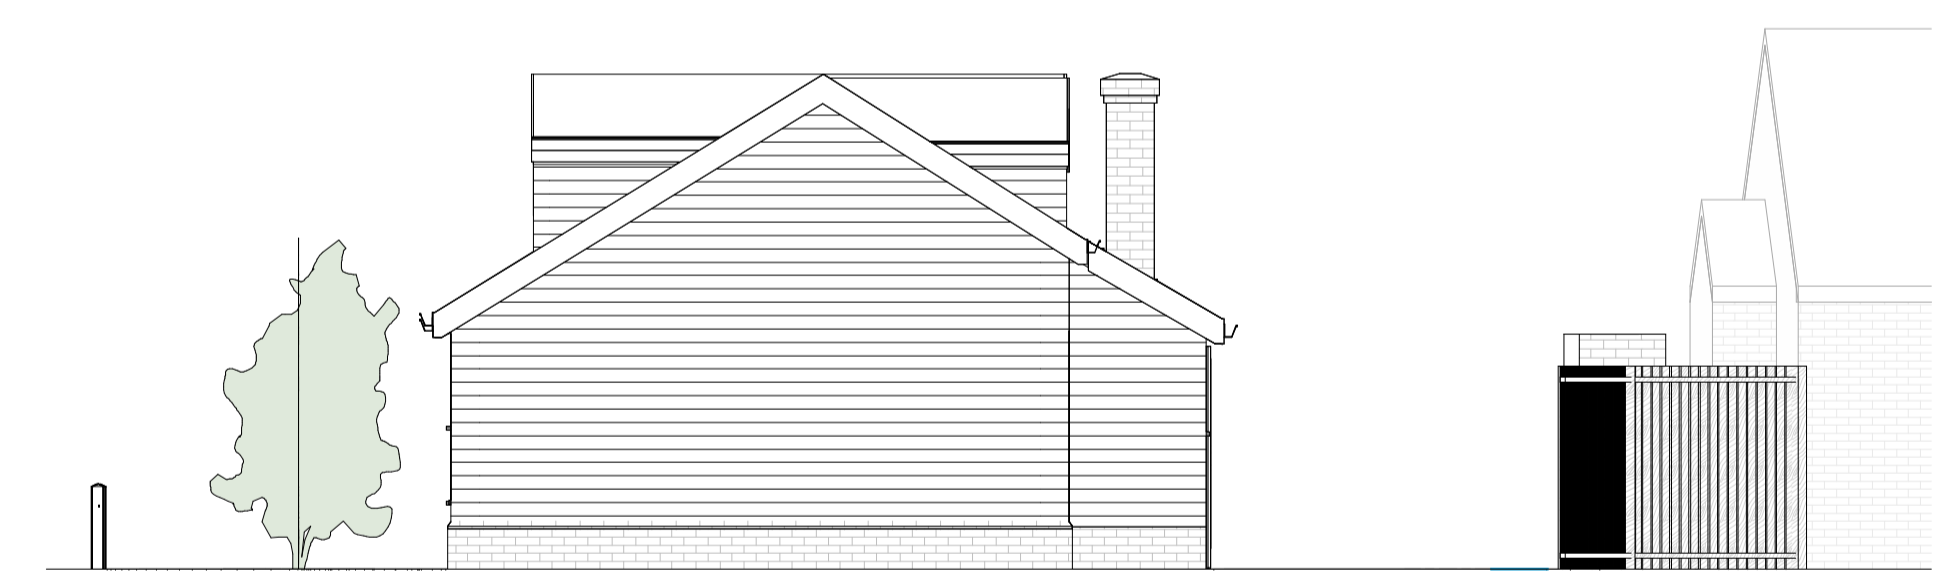

Tree Removed and Replaced by 3 trees Along Frontage of Property

Issued For:
DRAFT

Drawing Address:
Ark Colour Design - The Old Piano Workshop - 87 High Street Landbeach CB25 9FR

Drawing No:
AHP ACD 03 Proposed Plans and Elevations