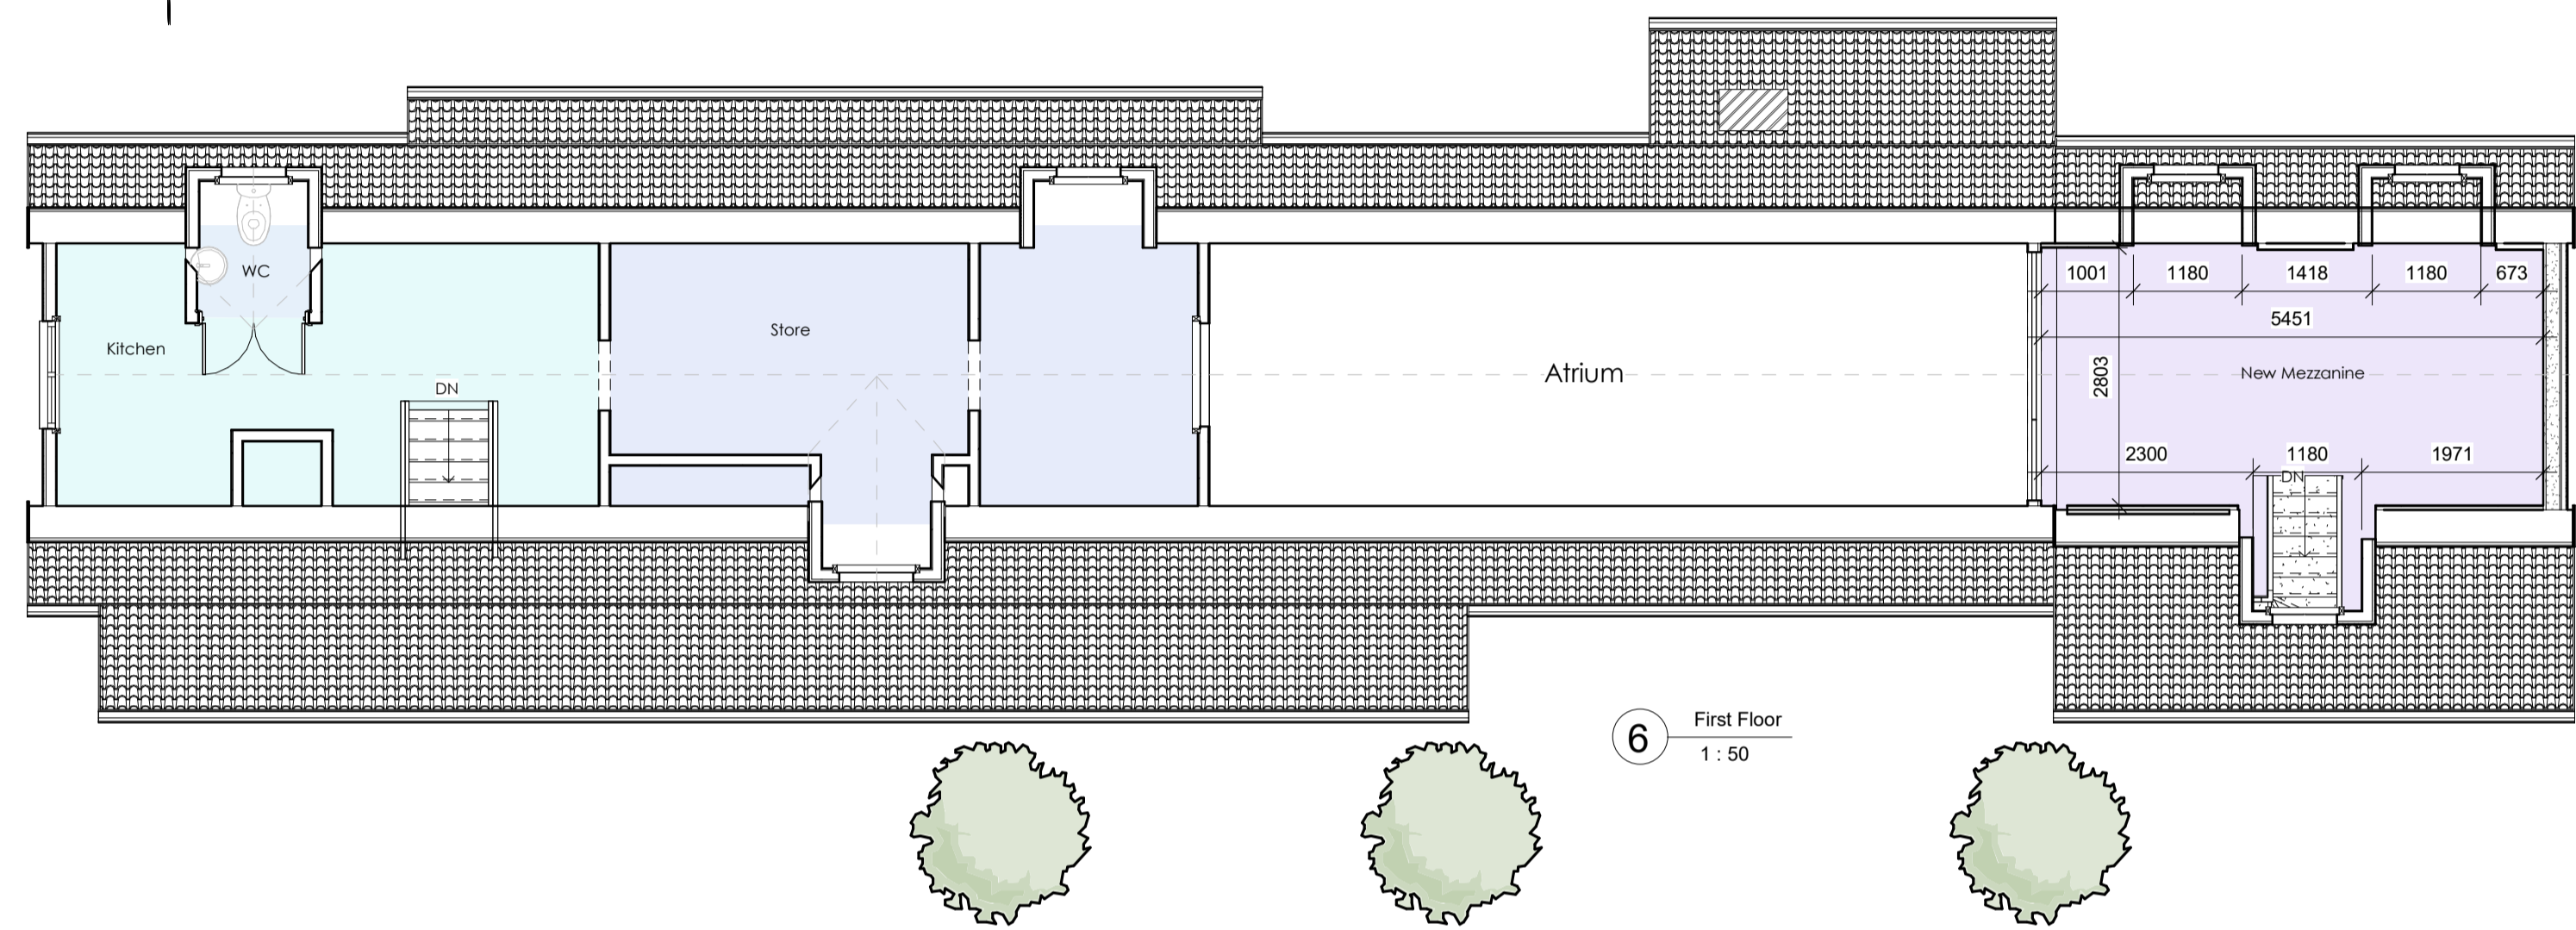

Tree Removed and Replaced by 3 trees Along Frontage of Property

Issued For:
DRAFT

Drawing Address:
Ark Colour Design - The Old Piano Workshop - 87 High Street Landbeach CB25 9FR

Drawing No:
AHP ACD 03 Proposed Plans and Elevations