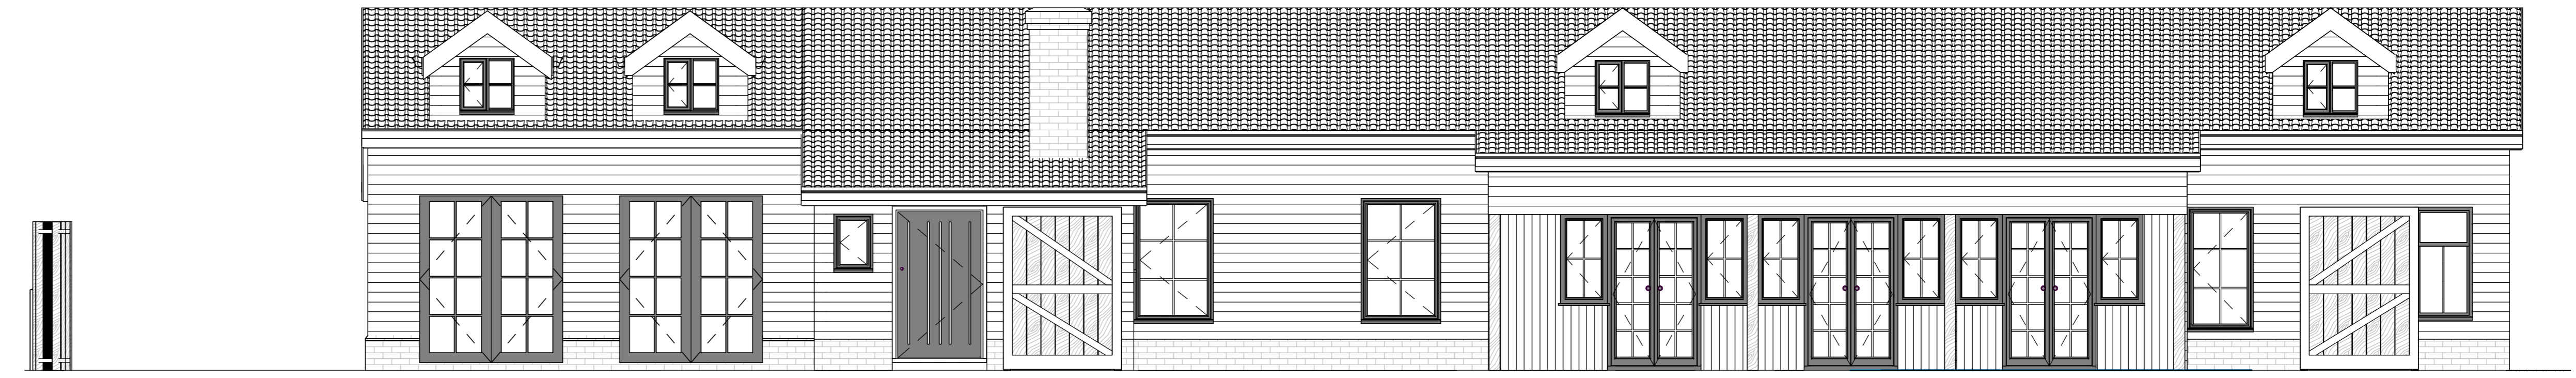

Tree Removed and Replaced by 3 trees Along Frontage of Property

4 Elevation - Side - Walnut Close
1:50

2 Elevation - Rear - East
1:50

5 Elevation - Front - High Street
1:50

3 Elevation - Side - North
1:50

Issued For:
DRAFT

Drawing Address:
Ark Colour Design - The Old Piano Workshop - 87 High Street Landbeach CB25 9FR

Drawing No:
AHP ACD 03 Proposed Plans and Elevations

Rev: 01
Scale: 1:50

architectural house plans
Leigh Graves
tel 07843 099418
leigh@architecturalhouseplans.co.uk