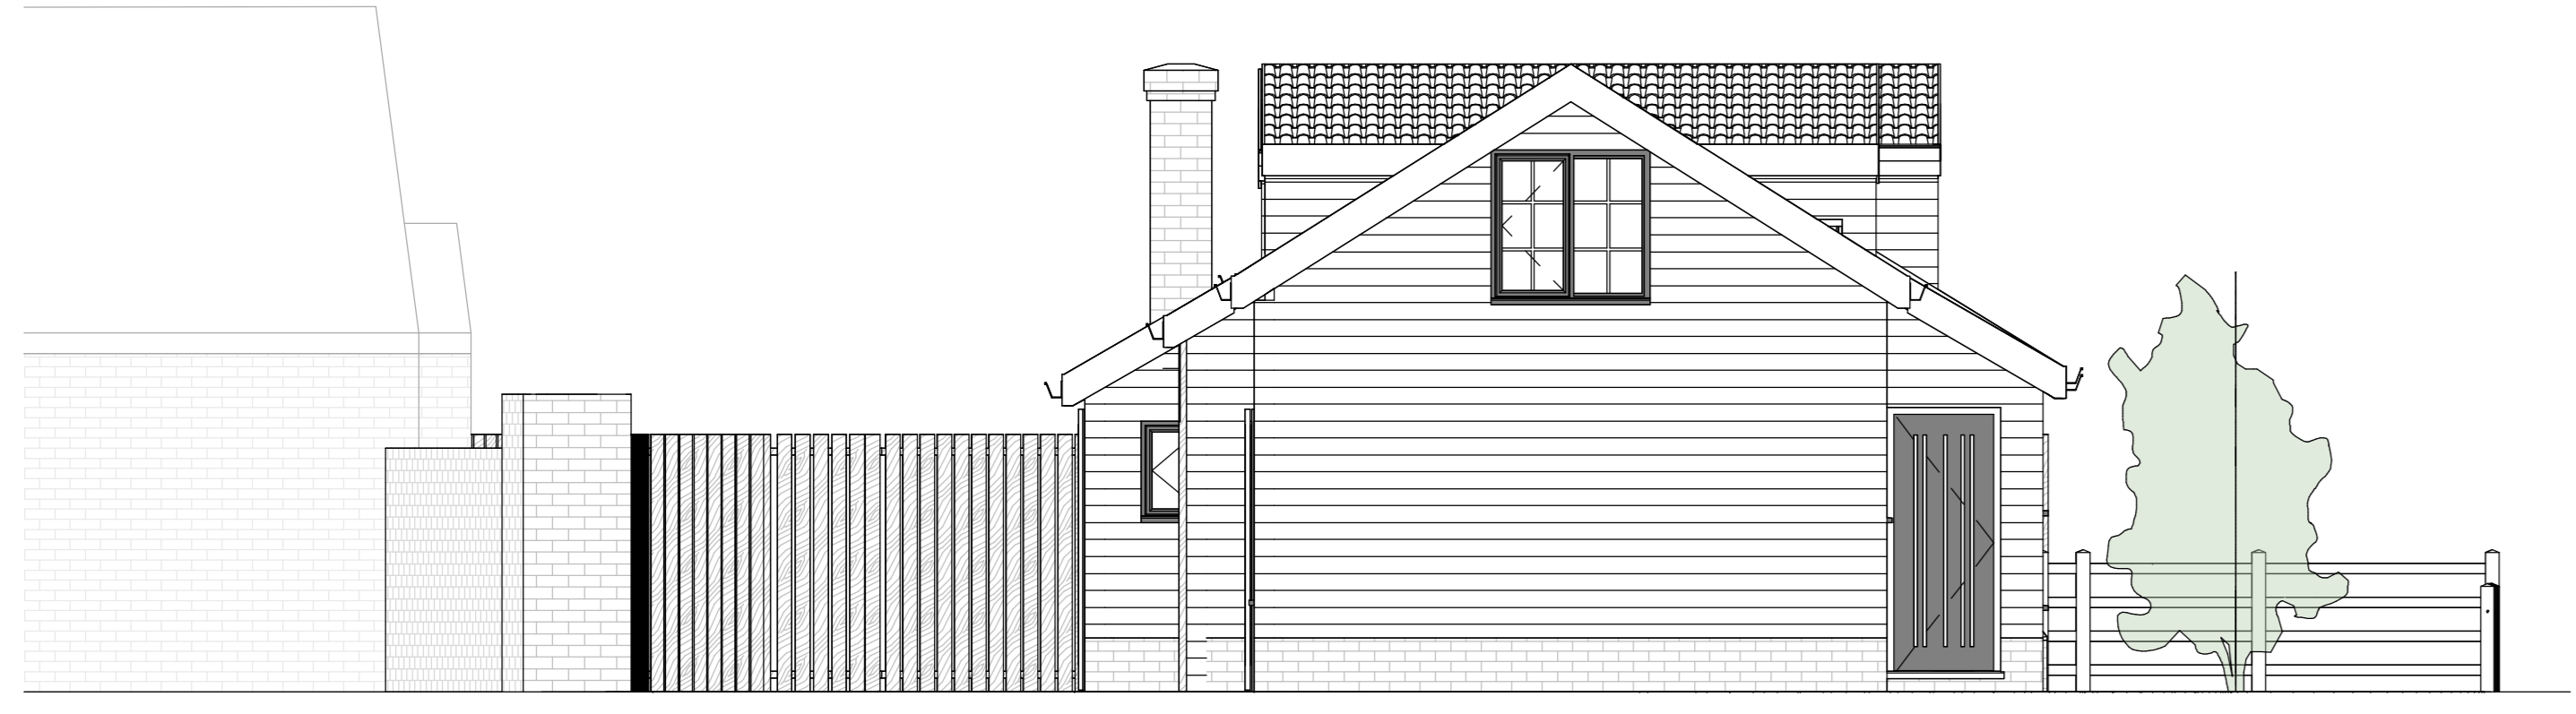

Tree Removed and Replaced by 3 trees Along Frontage of Property

4 Elevation - Side - Walnut Close
1:50

2 Elevation - Rear - East
1:50

5 Elevation - Front - High Street
1:50

3 Elevation - Side - North
1:50

Issued For:
DRAFT

Drawing Address:
Ark Colour Design - The Old Piano Workshop - 87 High Street Landbeach CB25 9FR

Drawing No:
AHP ACD 03 Proposed Plans and Elevations

Rev: 01
Scale: 1:50

architectural house plans
Leigh Graves
tel 07843 099418
leigh@architecturalhouseplans.co.uk