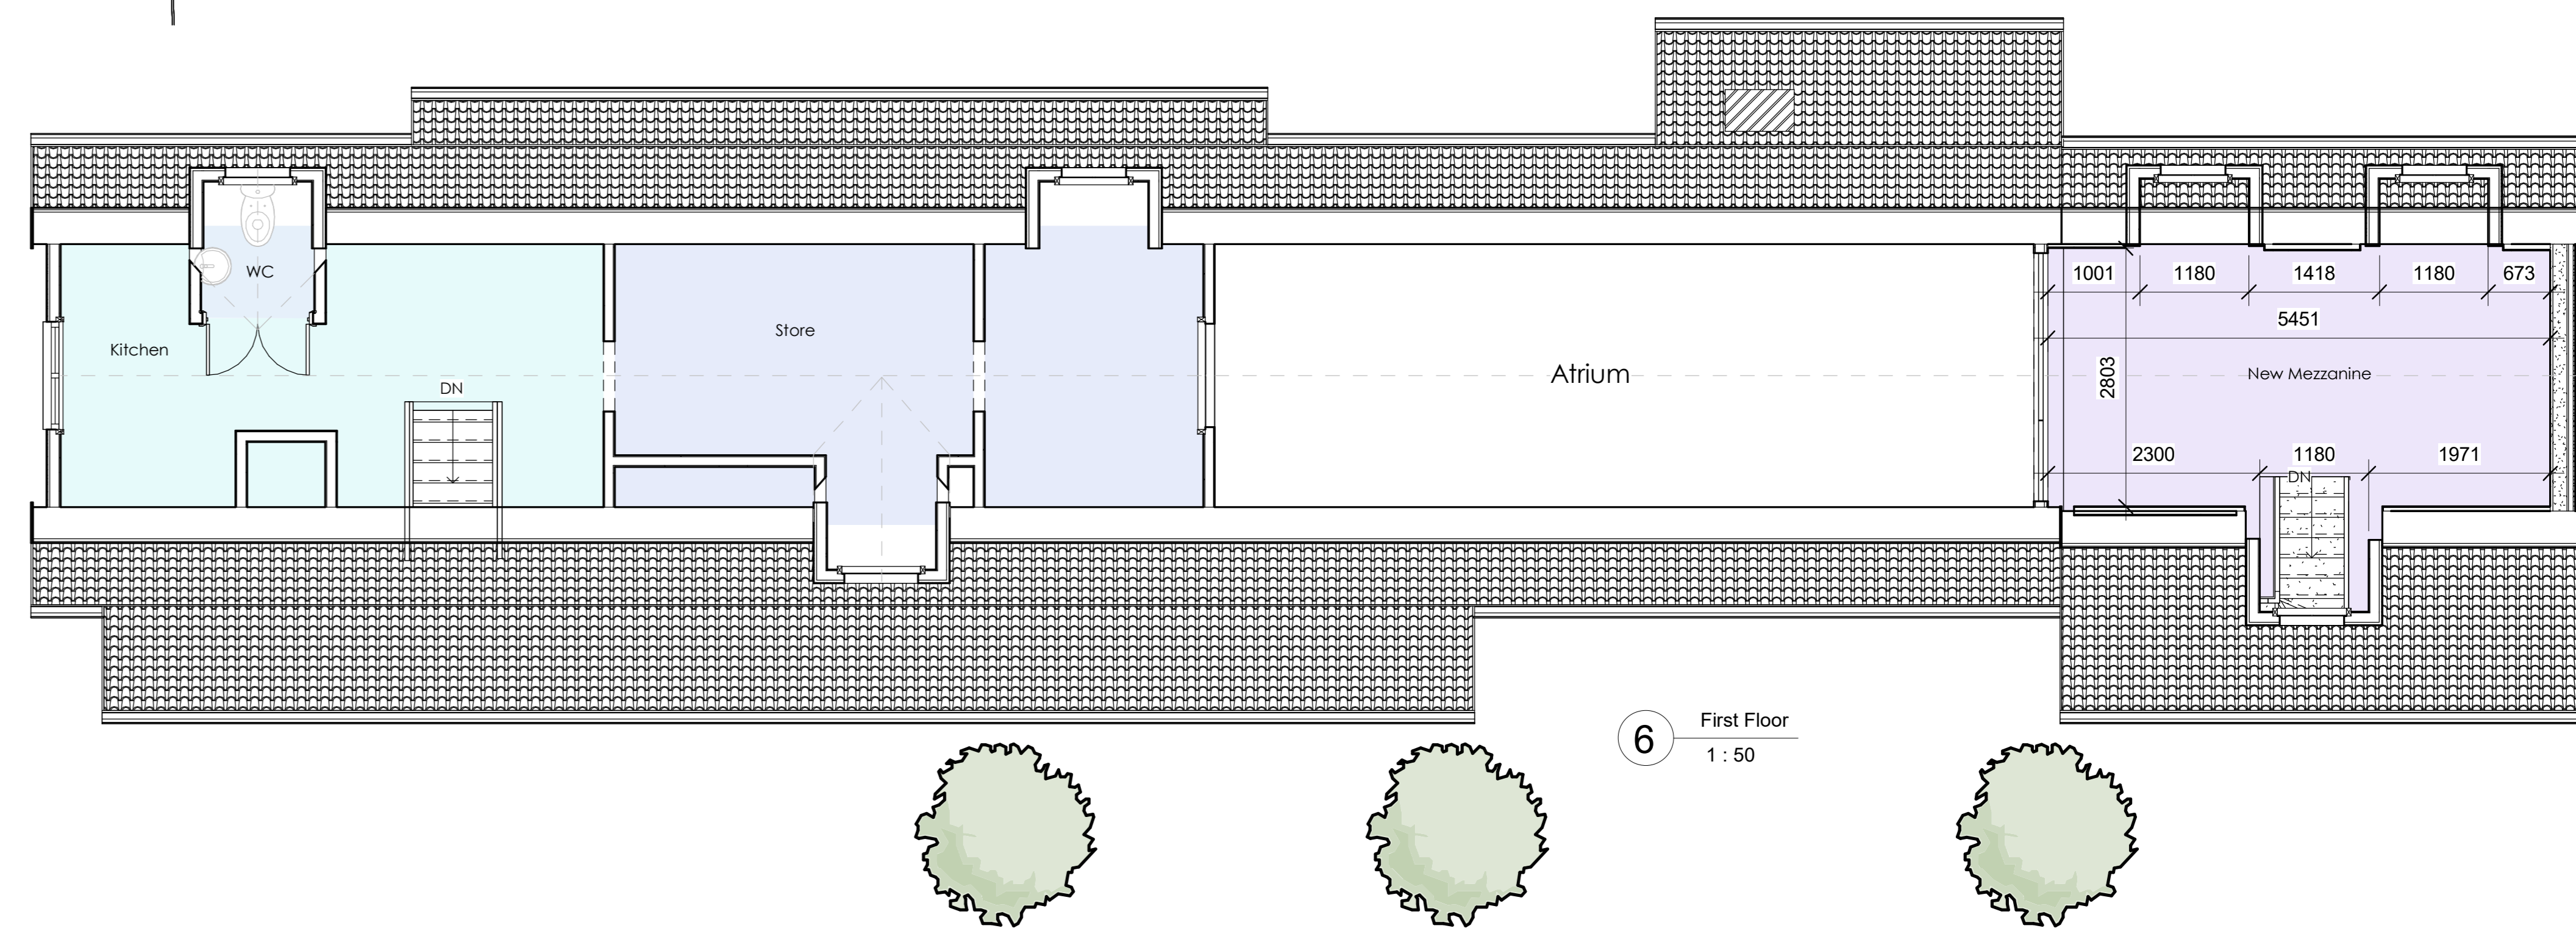

Tree Removed and Replaced by 3 trees Along Frontage of Property

4 Elevation - Side - Walnut Close
1:50

2 Elevation - Rear - East
1:50

5 Elevation - Front - High Street
1:50

3 Elevation - Side - North
1:50

Issued For:
DRAFT

Drawing Address:
Ark Colour Design - The Old Piano Workshop - 87 High Street Landbeach CB25 9FR

Drawing No:
AHP ACD 03 Proposed Plans and Elevations

Rev: 01
Scale: 1:50

architectural house plans
Leigh Graves
tel 07843 099418
leigh@architecturalhouseplans.co.uk