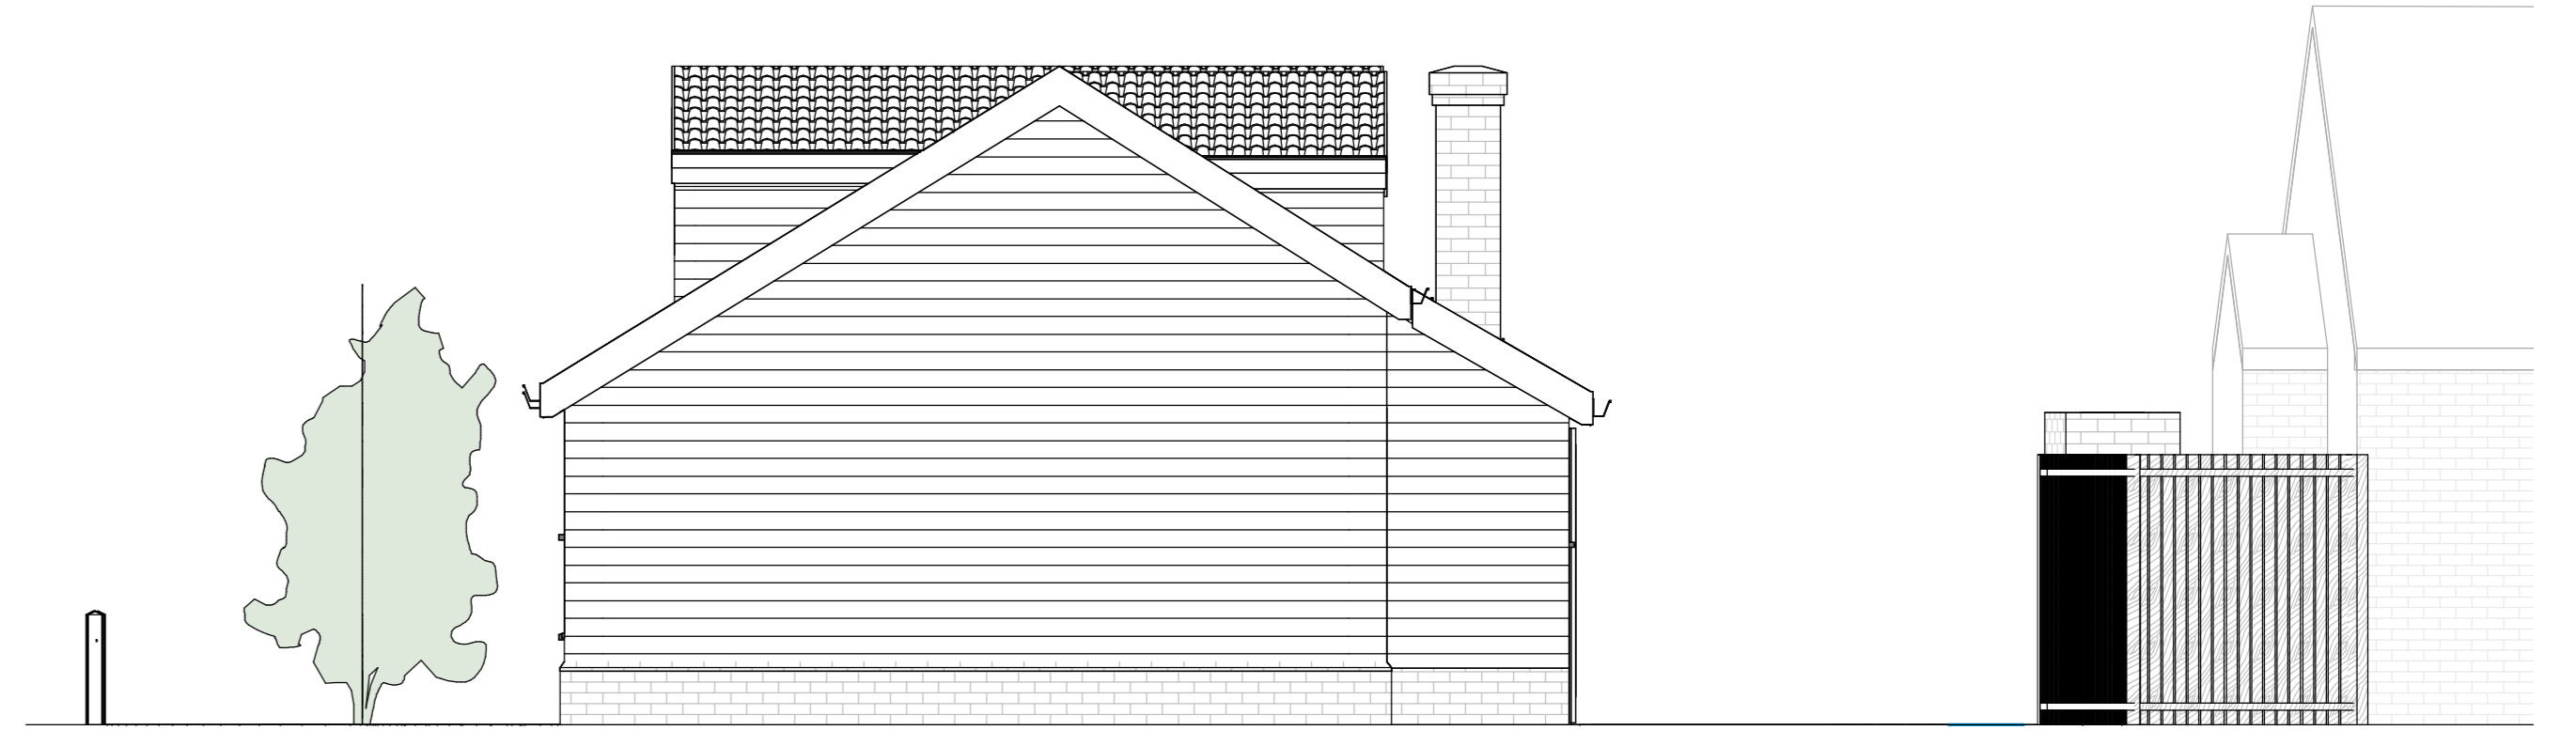

Tree Removed and Replaced by 3 trees Along Frontage of Property

4 Elevation - Side - Walnut Close
1:50

2 Elevation - Rear - East
1:50

5 Elevation - Front - High Street
1:50

3 Elevation - Side - North
1:50

Issued For:
DRAFT

Drawing Address:
Ark Colour Design - The Old Piano Workshop - 87 High Street Landbeach CB25 9FR

Drawing No:
AHP ACD 03 Proposed Plans and Elevations

Rev: 01
Scale: 1:50

architectural house plans
Leigh Graves
tel 07843 099418
leigh@architecturalhouseplans.co.uk