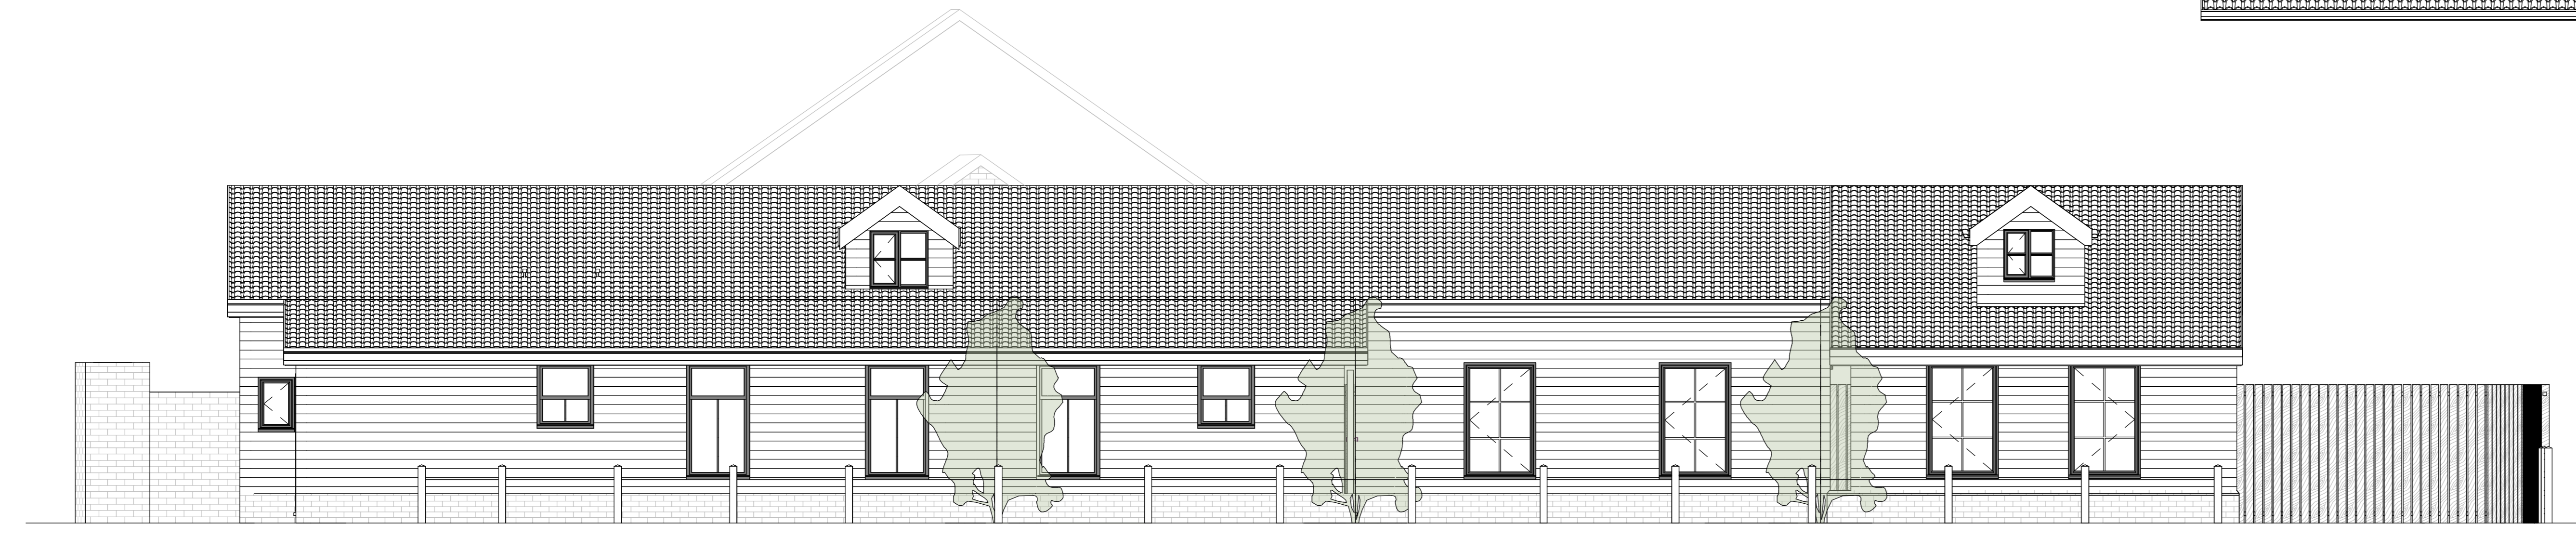

Tree Removed and Replaced by 3 trees Along Frontage of Property

4 Elevation - Side - Walnut Close
1:50

2 Elevation - Rear - East
1:50

5 Elevation - Front - High Street
1:50

3 Elevation - Side - North
1:50

Issued For:
DRAFT

Drawing Address:
Ark Colour Design - The Old Piano Workshop - 87 High Street Landbeach CB25 9FR

Drawing No:
AHP ACD 03 Proposed Plans and Elevations

Rev: 01
Scale: 1:50

architectural house plans
Leigh Graves
tel 07843 099418
leigh@architecturalhouseplans.co.uk