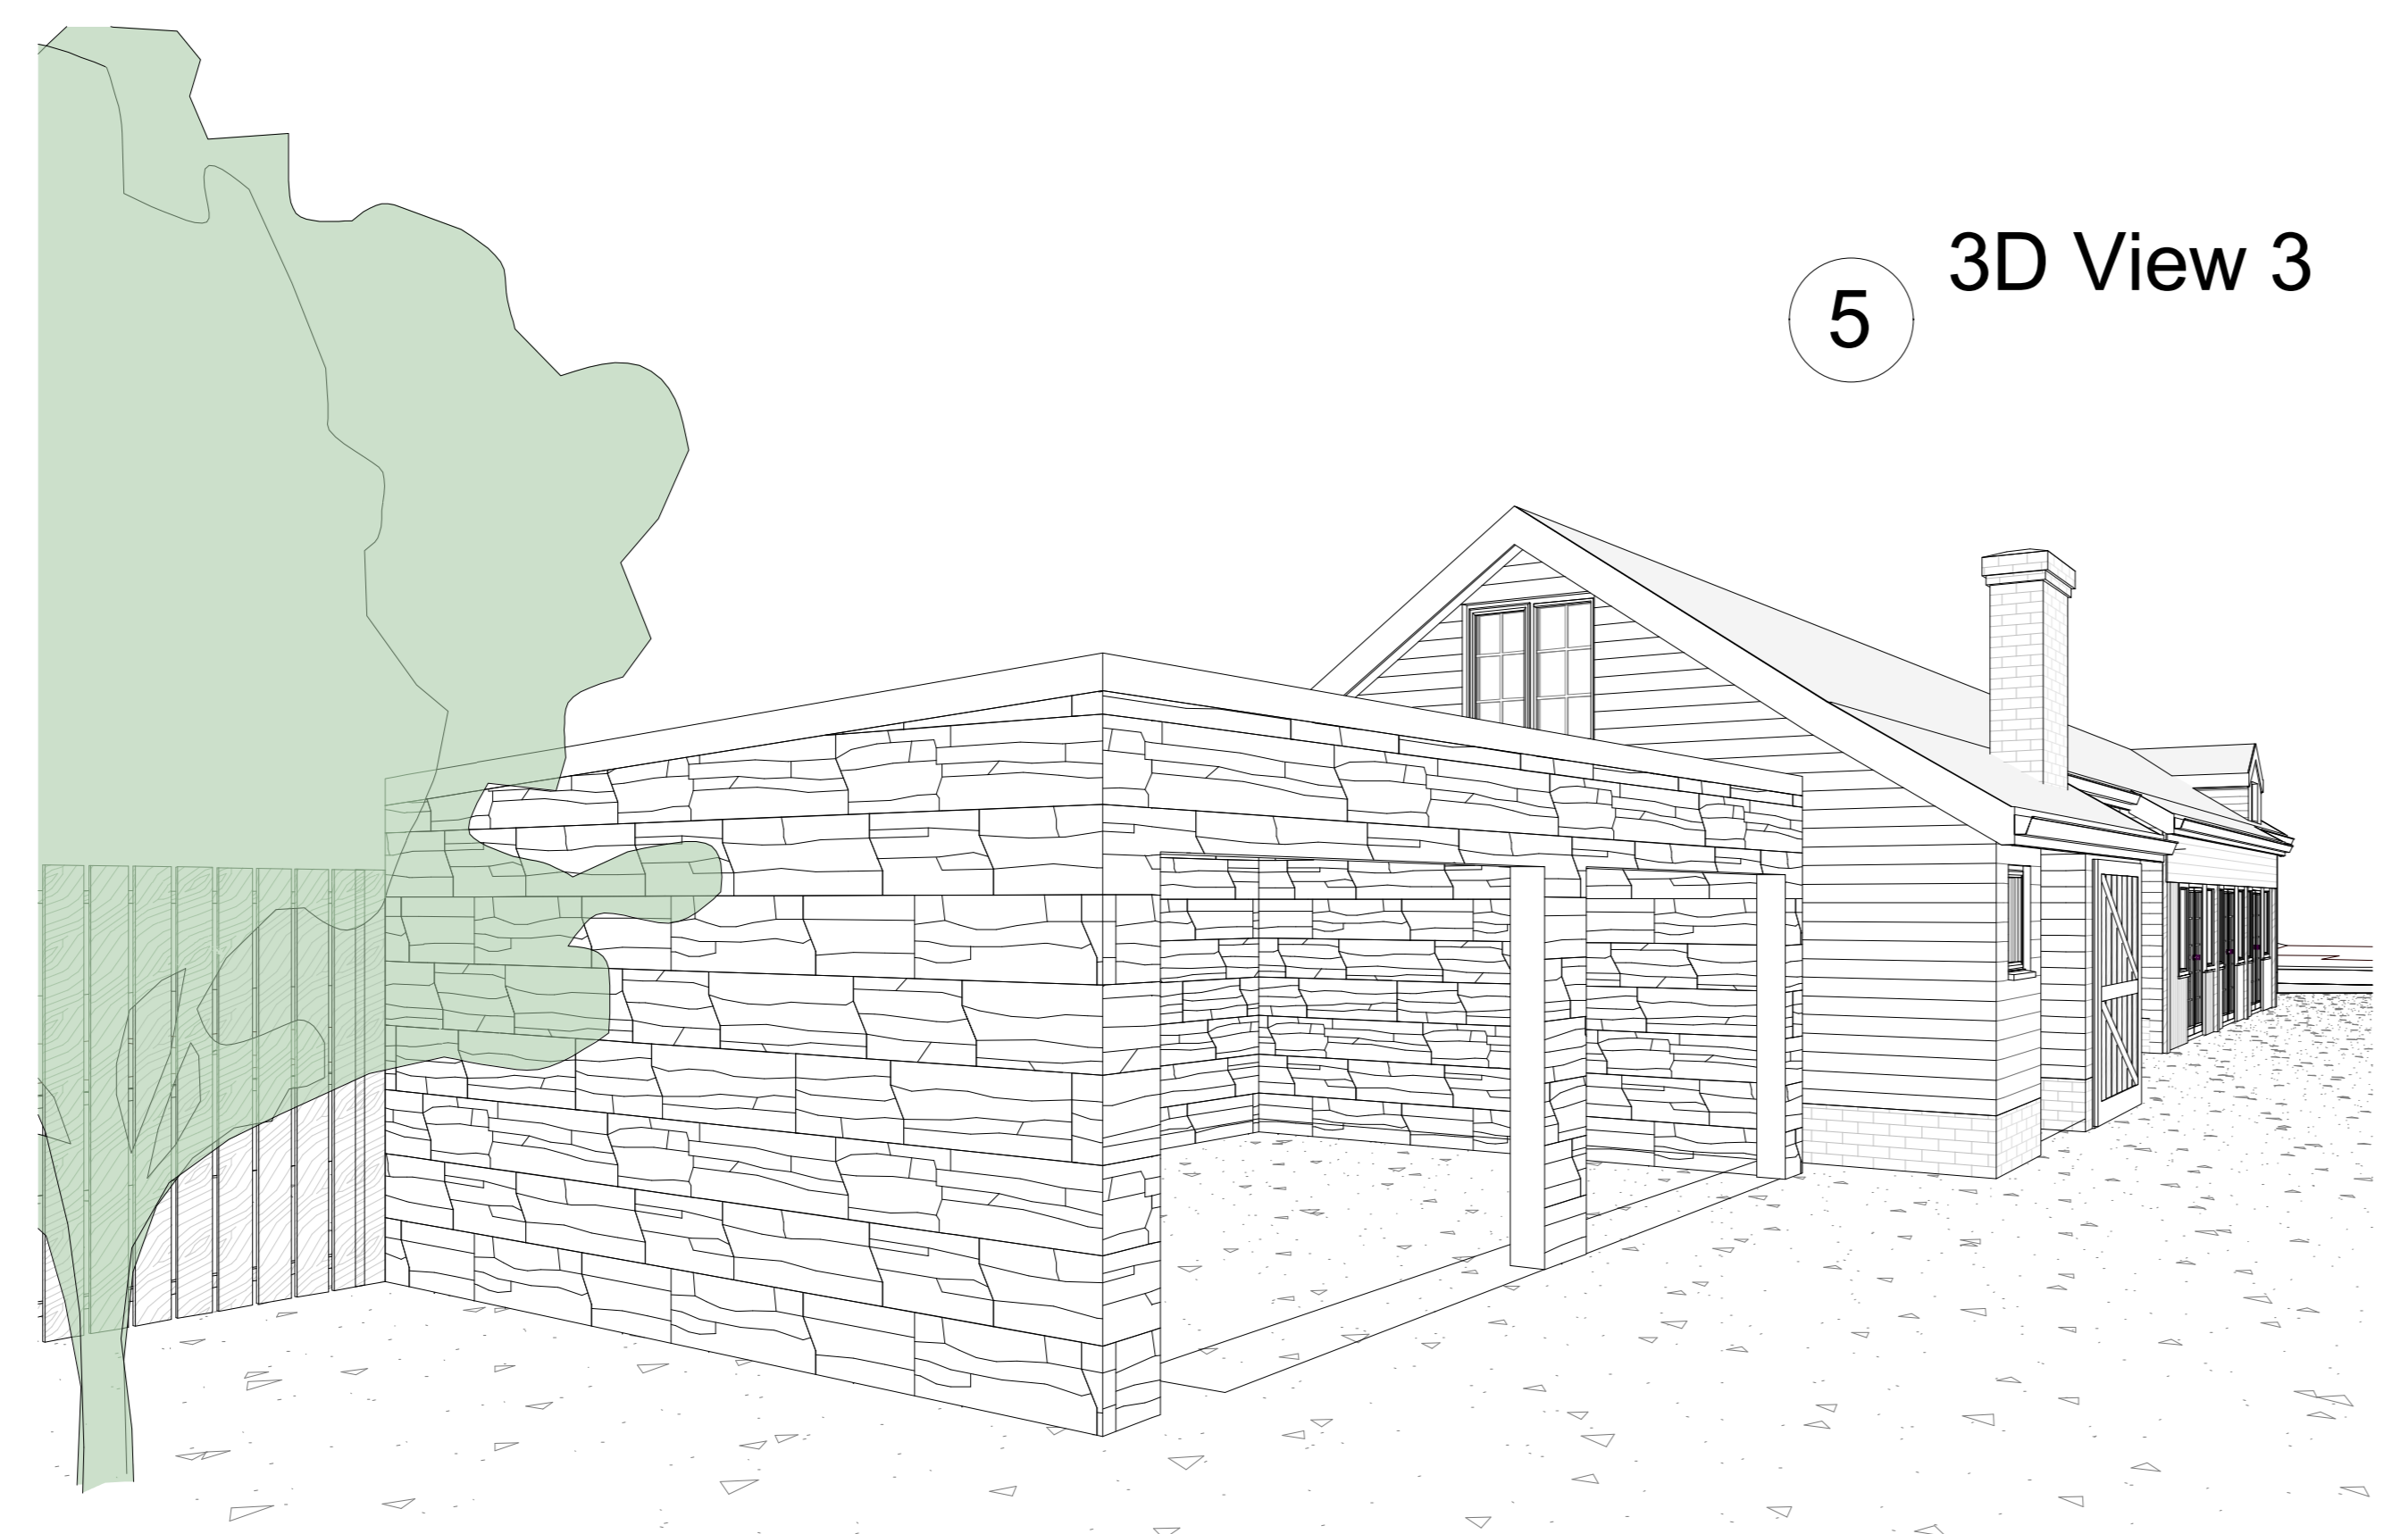

3 3D View 1

4 3D View 2

5 3D View 3

2 Site
1 : 200

VISUAL SCALE 1:200 @ A1

1 Site Location Plan
1 : 1250

VISUAL SCALE 1:1250 @ A1

Issued For:
DRAFT

Drawing Address:
Ark Colour Design - The Old
Piano Workshop - 87 High Street
Landbeach CB25 9FR

Drawing No:
AHP ACD 00 Site Plans

Rev: _____

Scale: As indicated

North

Leigh Graves
tel 07843 099418
leigh@architecturalhouseplans.co.uk