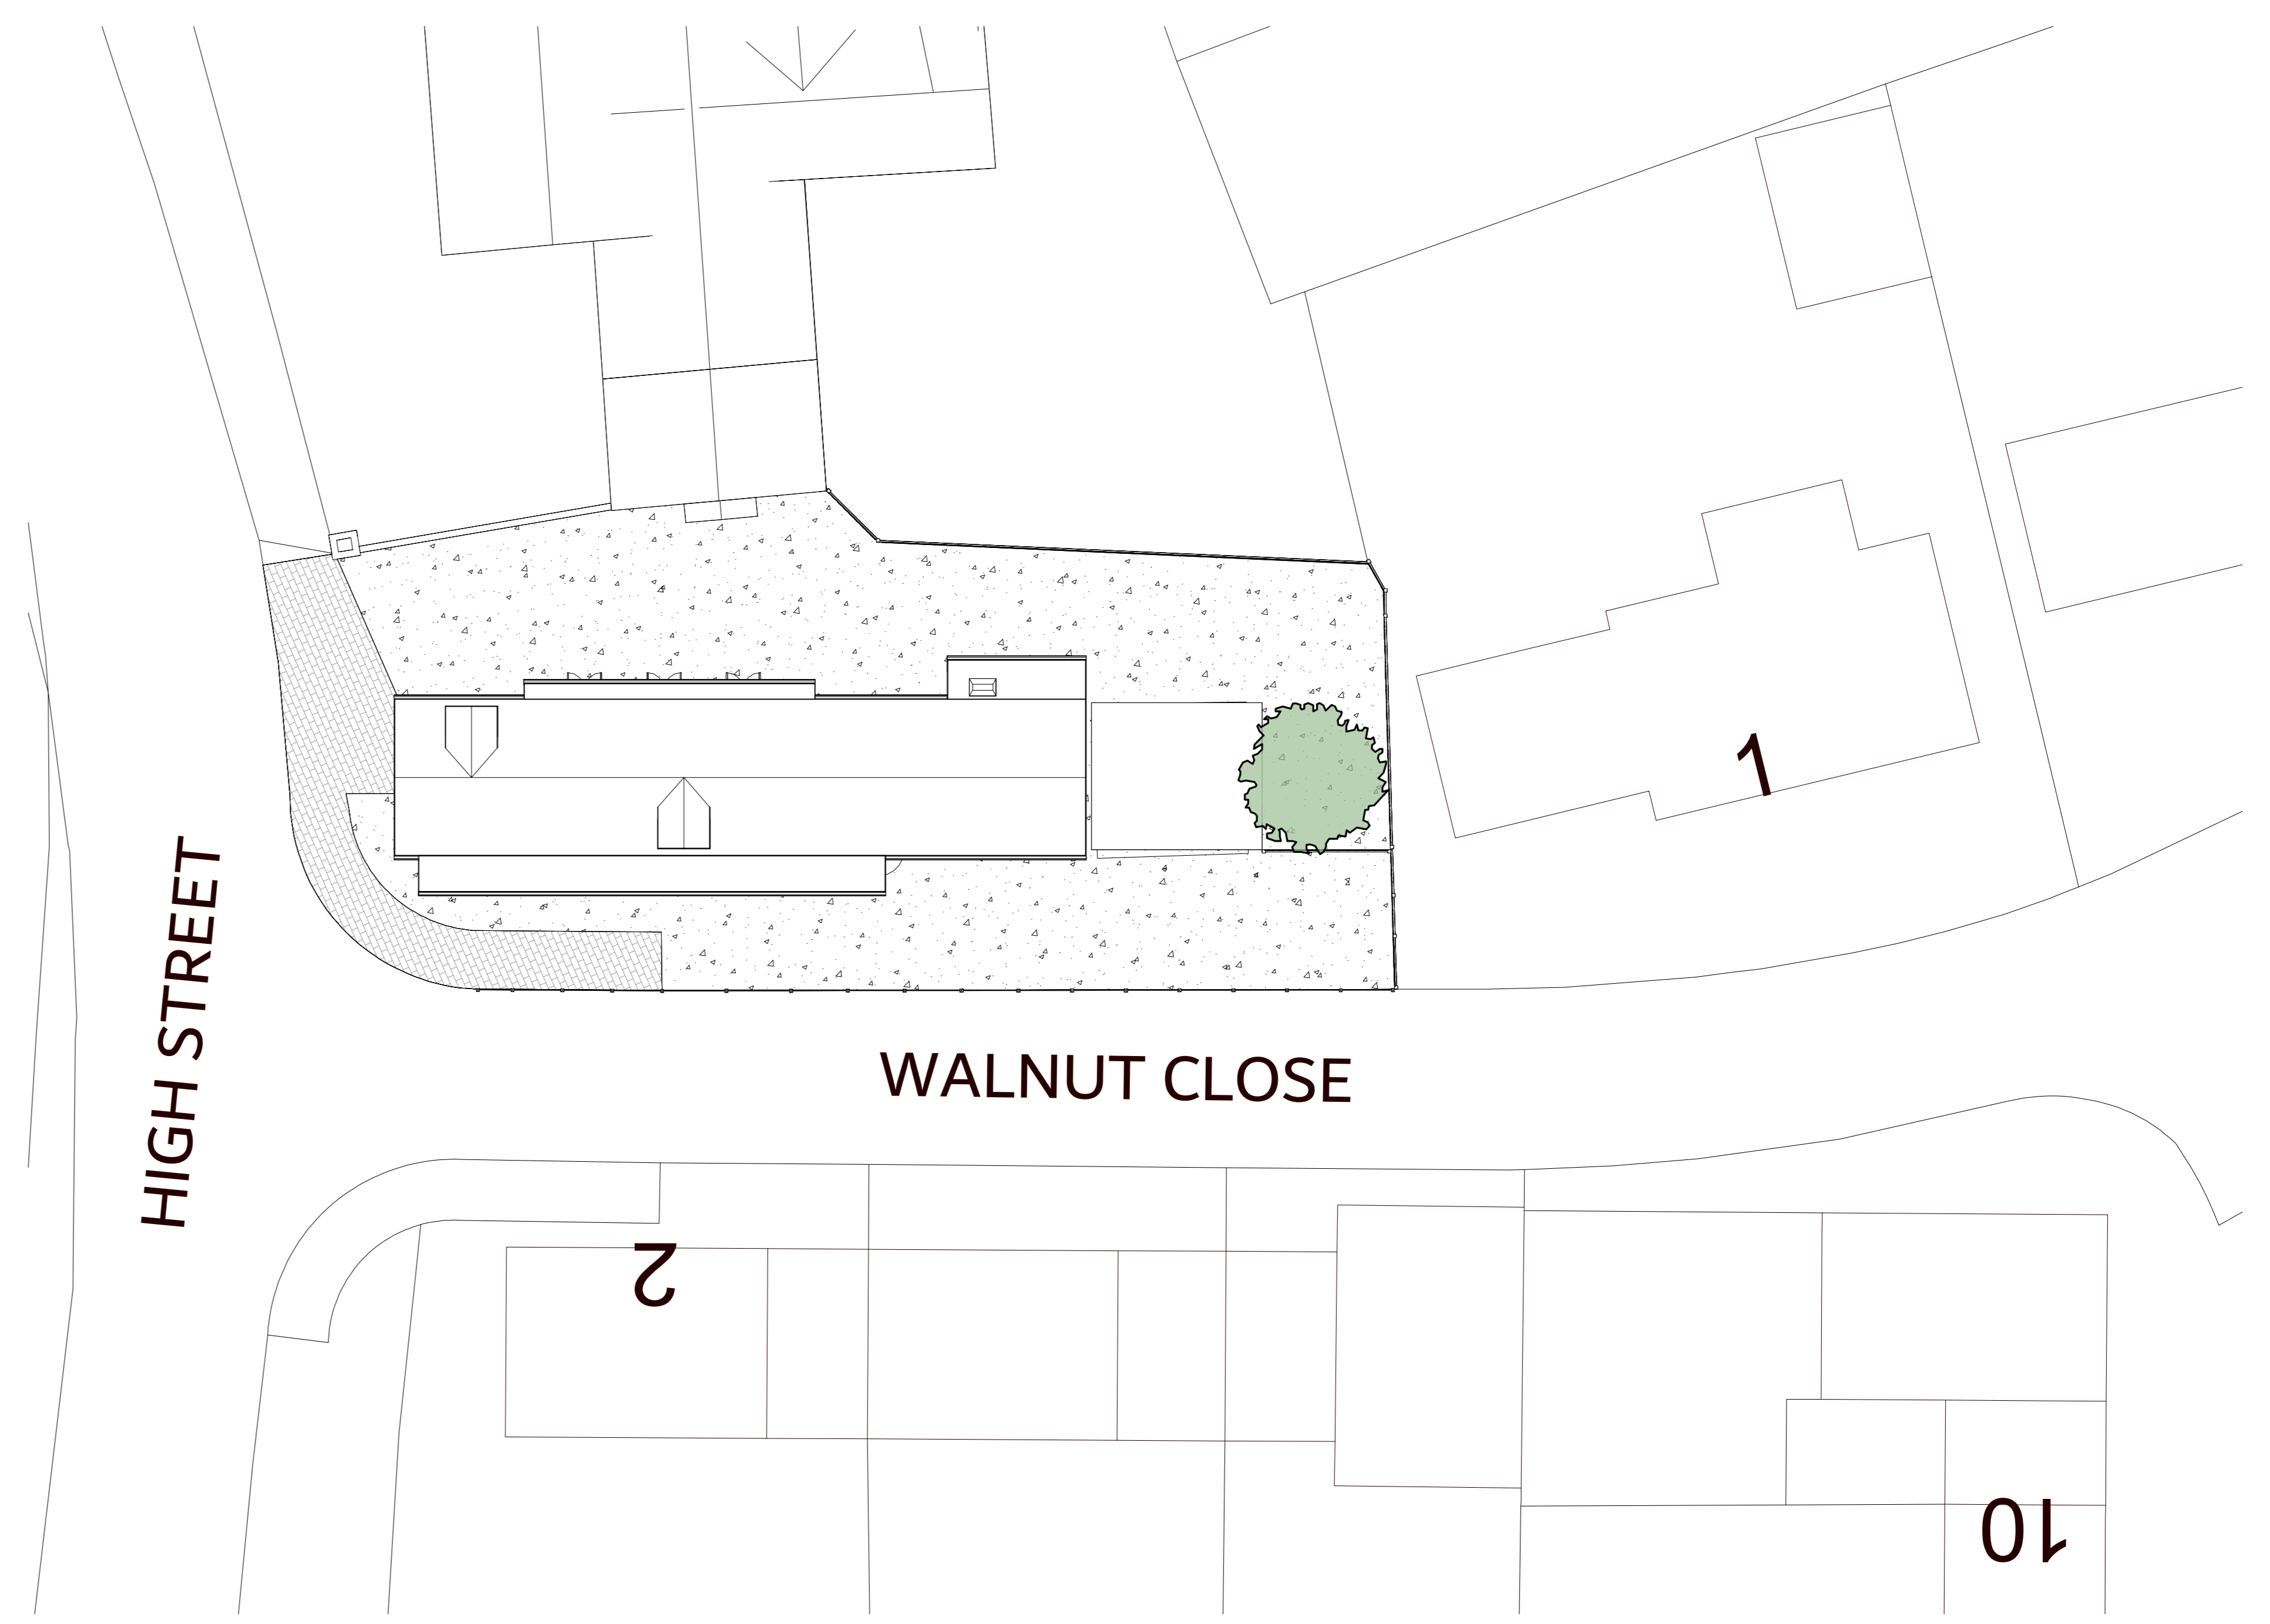

3 3D View 1

4 3D View 2

5 3D View 3

2 Site
1 : 200

VISUAL SCALE 1:200 @ A1

1 Site Location Plan
1 : 1250

VISUAL SCALE 1:1250 @ A1

Issued For:
DRAFT

Drawing Address:
Ark Colour Design - The Old
Piano Workshop - 87 High Street
Landbeach CB25 9FR

Drawing No:
AHP ACD 00 Site Plans

Rev: _____

Scale: As indicated

North

Leigh Graves
tel 07843 099418
leigh@architecturalhouseplans.co.uk