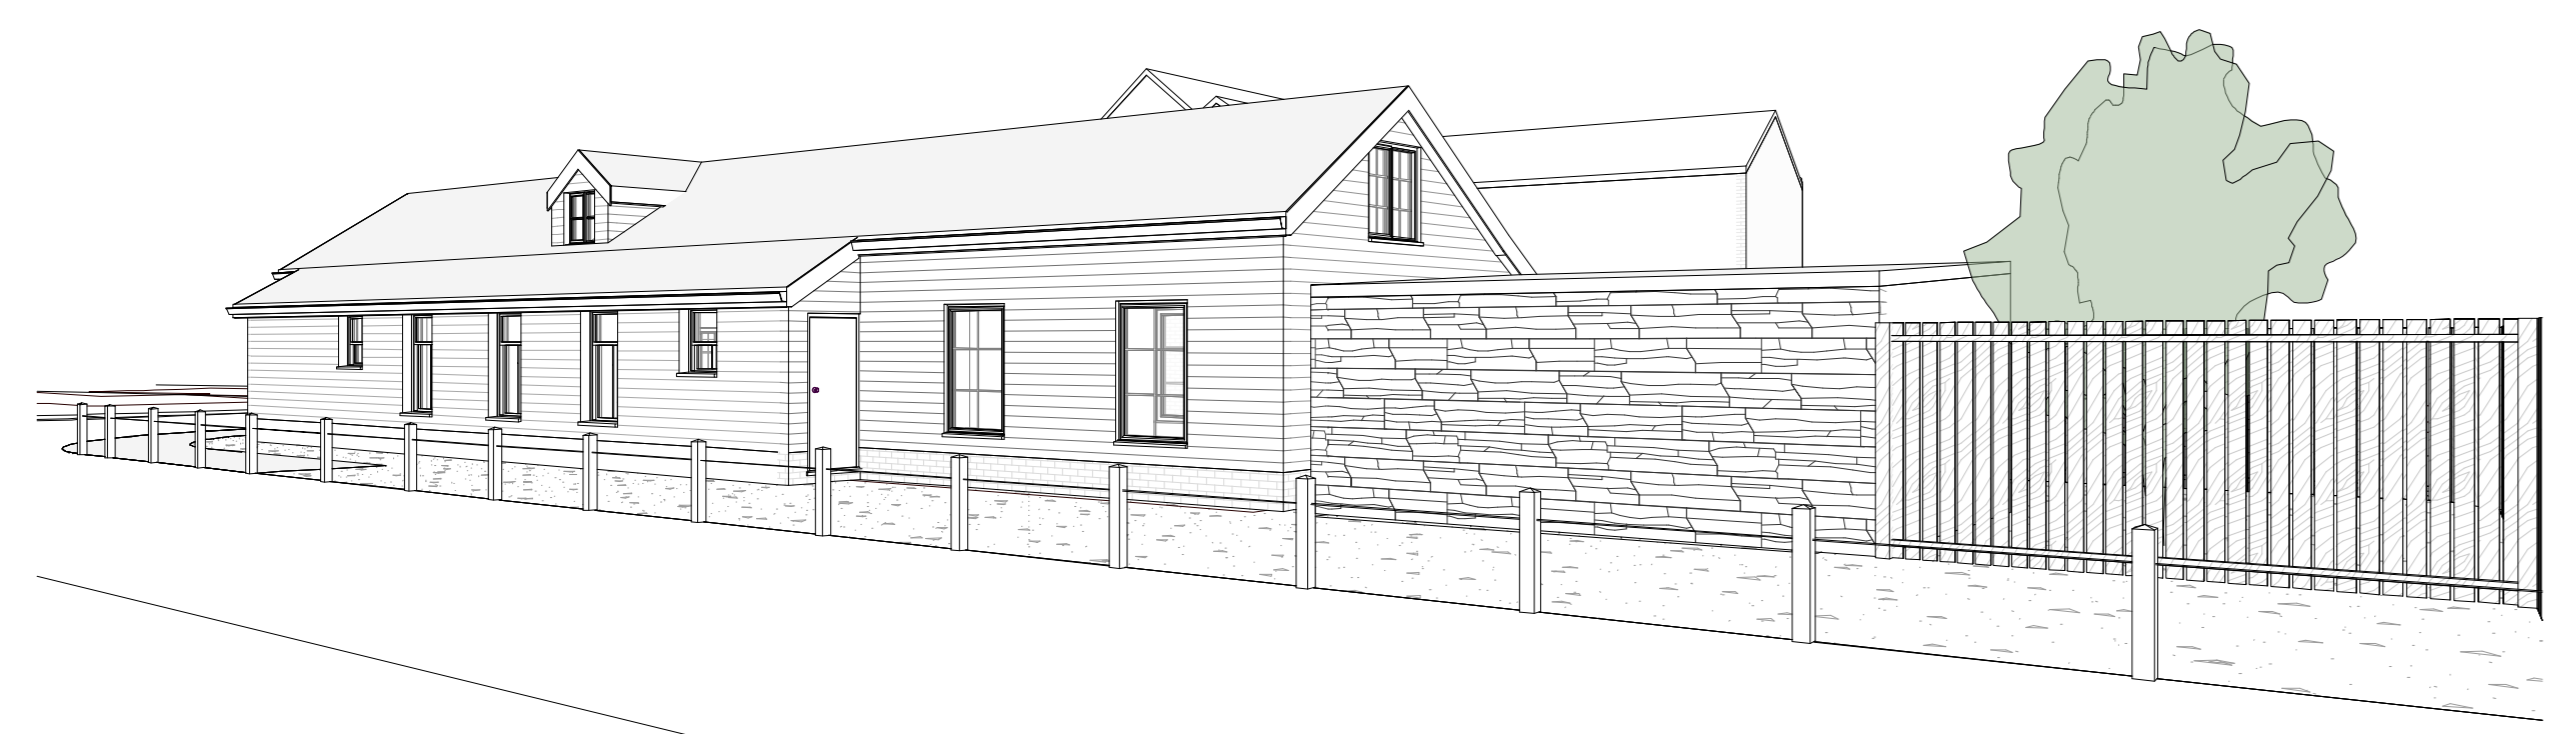

3 3D View 1

4 3D View 2

5 3D View 3

2 Site
1 : 200

VISUAL SCALE 1:200 @ A1

1 Site Location Plan
1 : 1250

VISUAL SCALE 1:1250 @ A1

Issued For:
DRAFT

Drawing Address:
Ark Colour Design - The Old
Piano Workshop - 87 High Street
Landbeach CB25 9FR

Drawing No:
AHP ACD 00 Site Plans

Rev: _____

Scale: As indicated

North

Leigh Graves
tel 07843 099418
leigh@architecturalhouseplans.co.uk