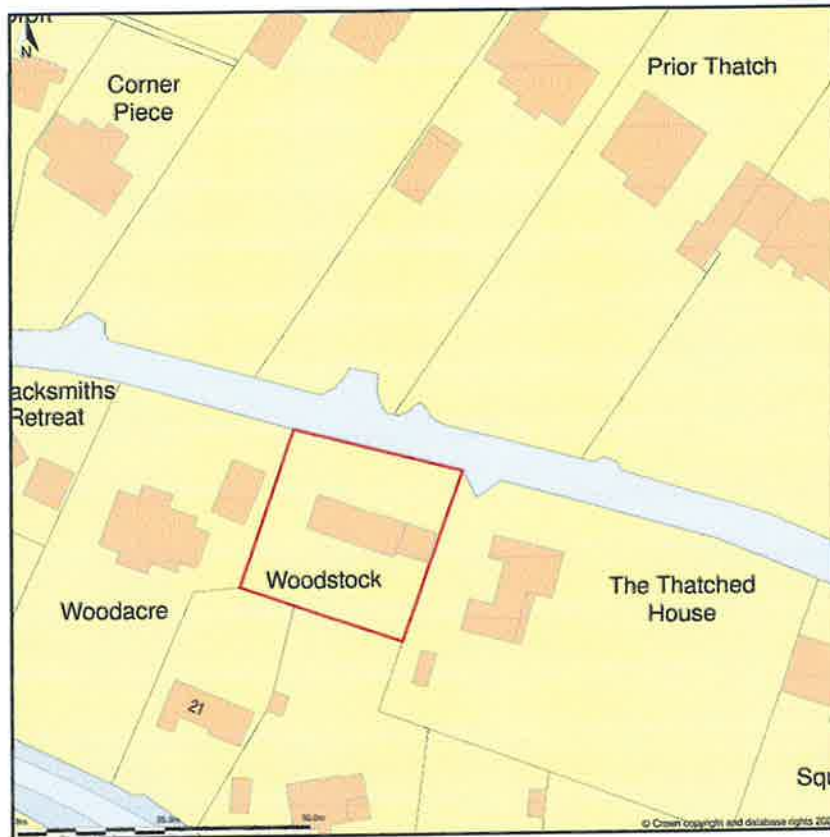

The Ferns, Beech Road, Wroxham, Norfolk, NR12 8TW

Location Plan shows area bounded by: 630301.47, 317466.61 630442.89, 317608.03 (at a scale of 1:1250), OSGridRef: TG30371753. The representation of a road, track or path is no evidence of a right of way. The representation of features as lines is no evidence of a property boundary.

Produced on 6th Mar 2024 from the Ordnance Survey National Geographic Database and incorporating surveyed revision available at this date. Reproduction in whole or part is prohibited without the prior permission of Ordnance Survey, © Crown copyright 2024. Supplied by www.buyaplan.co.uk a licensed Ordnance Survey partner (100053143). Unique plan reference: #00884198-3531EE.