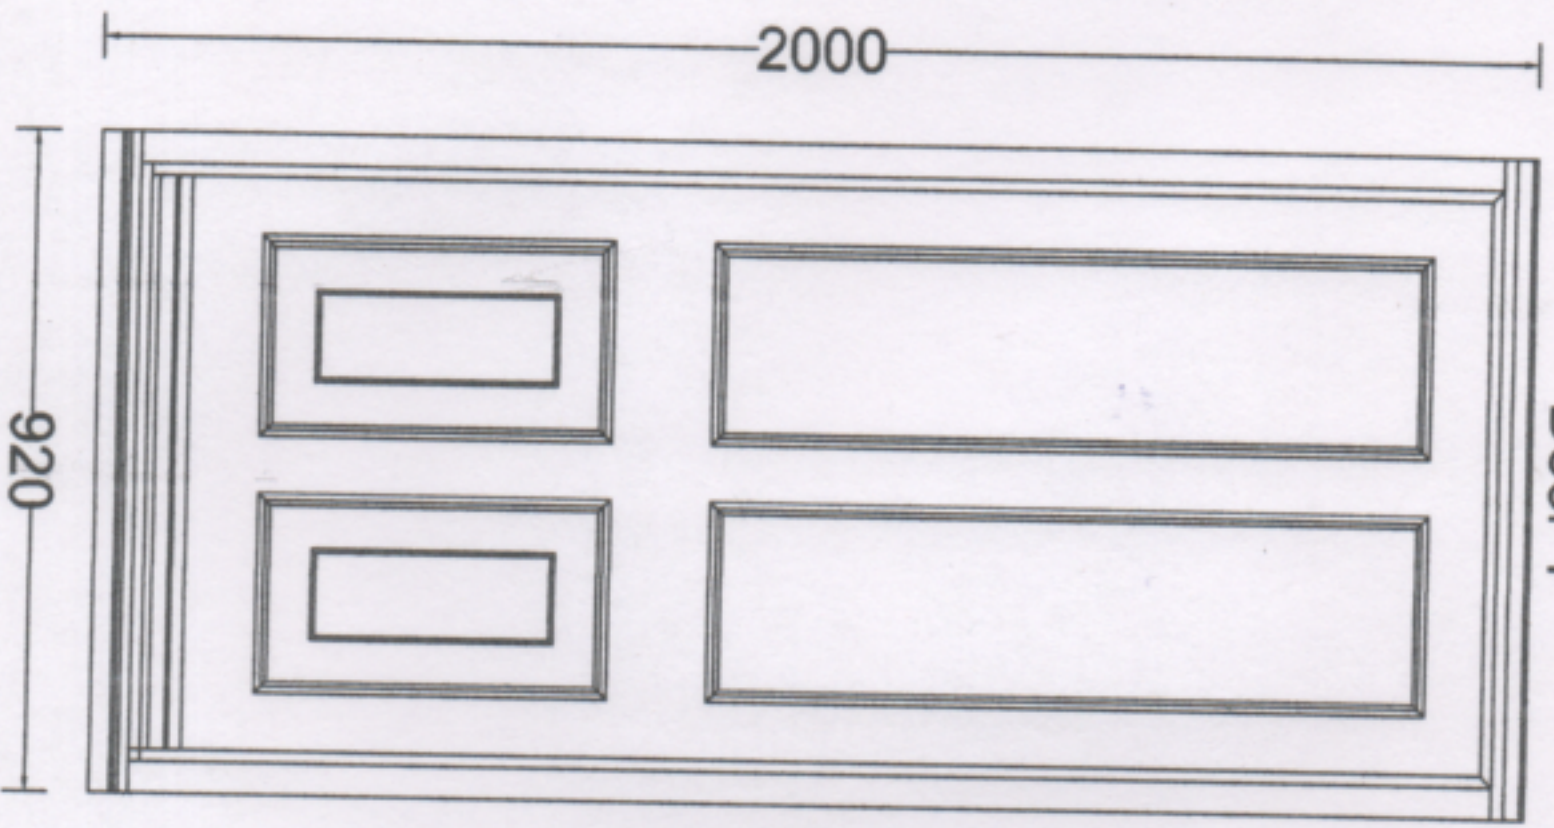

Door 1

Customer Name: Mr & Mrs Green

Project Ref: Dawdys Farmhouse -
Door P4

Date: 26/02/24 Drawn By: MPW

Drawing No: PP4 Scale (A3): 1/10

NOTES:

CATTON
— **WINDOWS** —
BESPOKE JOINERY

CATTON WINDOWS
1 - 5 Meteor Ct
Airport Ind Est
Norwich
Norfolk
NR6 6HQ
Tel: 01603 788437
Email: sales@cattionwindows.com
Web: www.cattionwindows.com