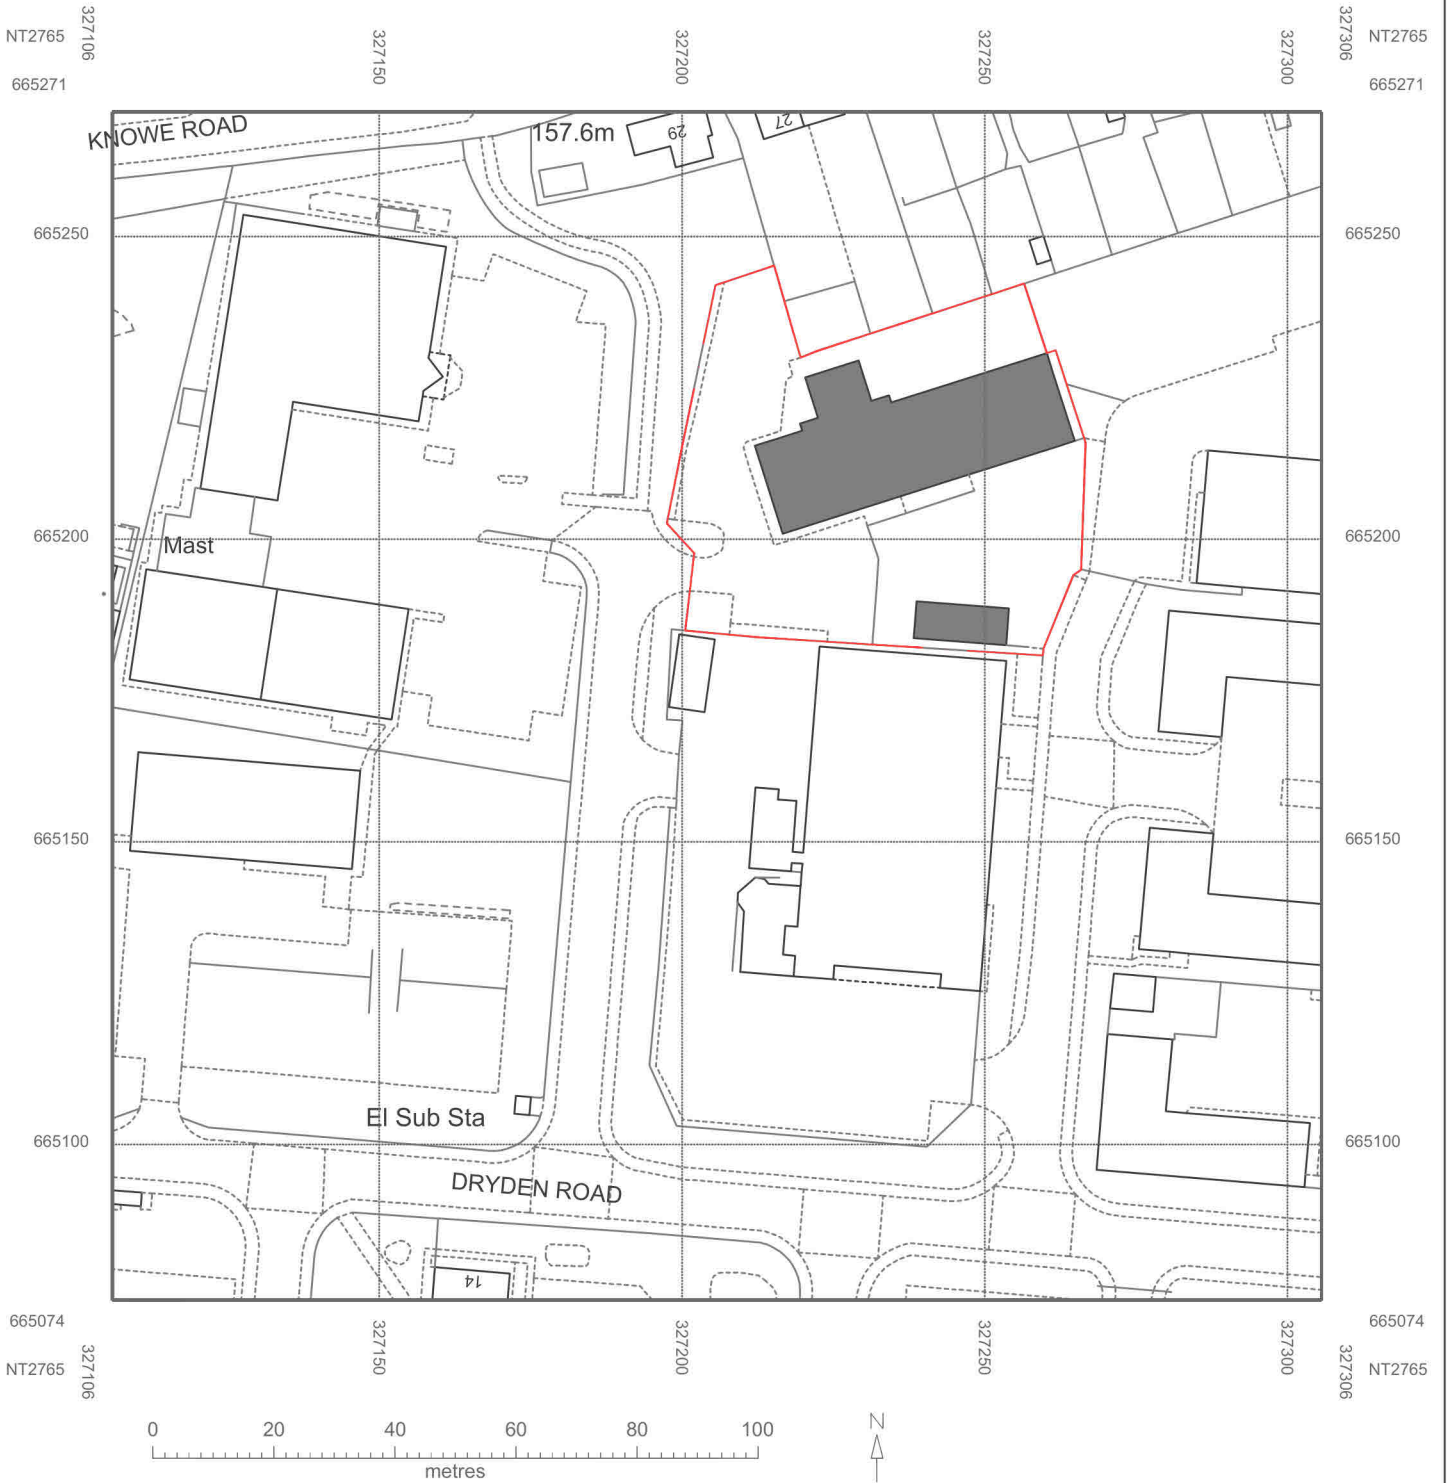

LOCATION PLAN - 1:1250