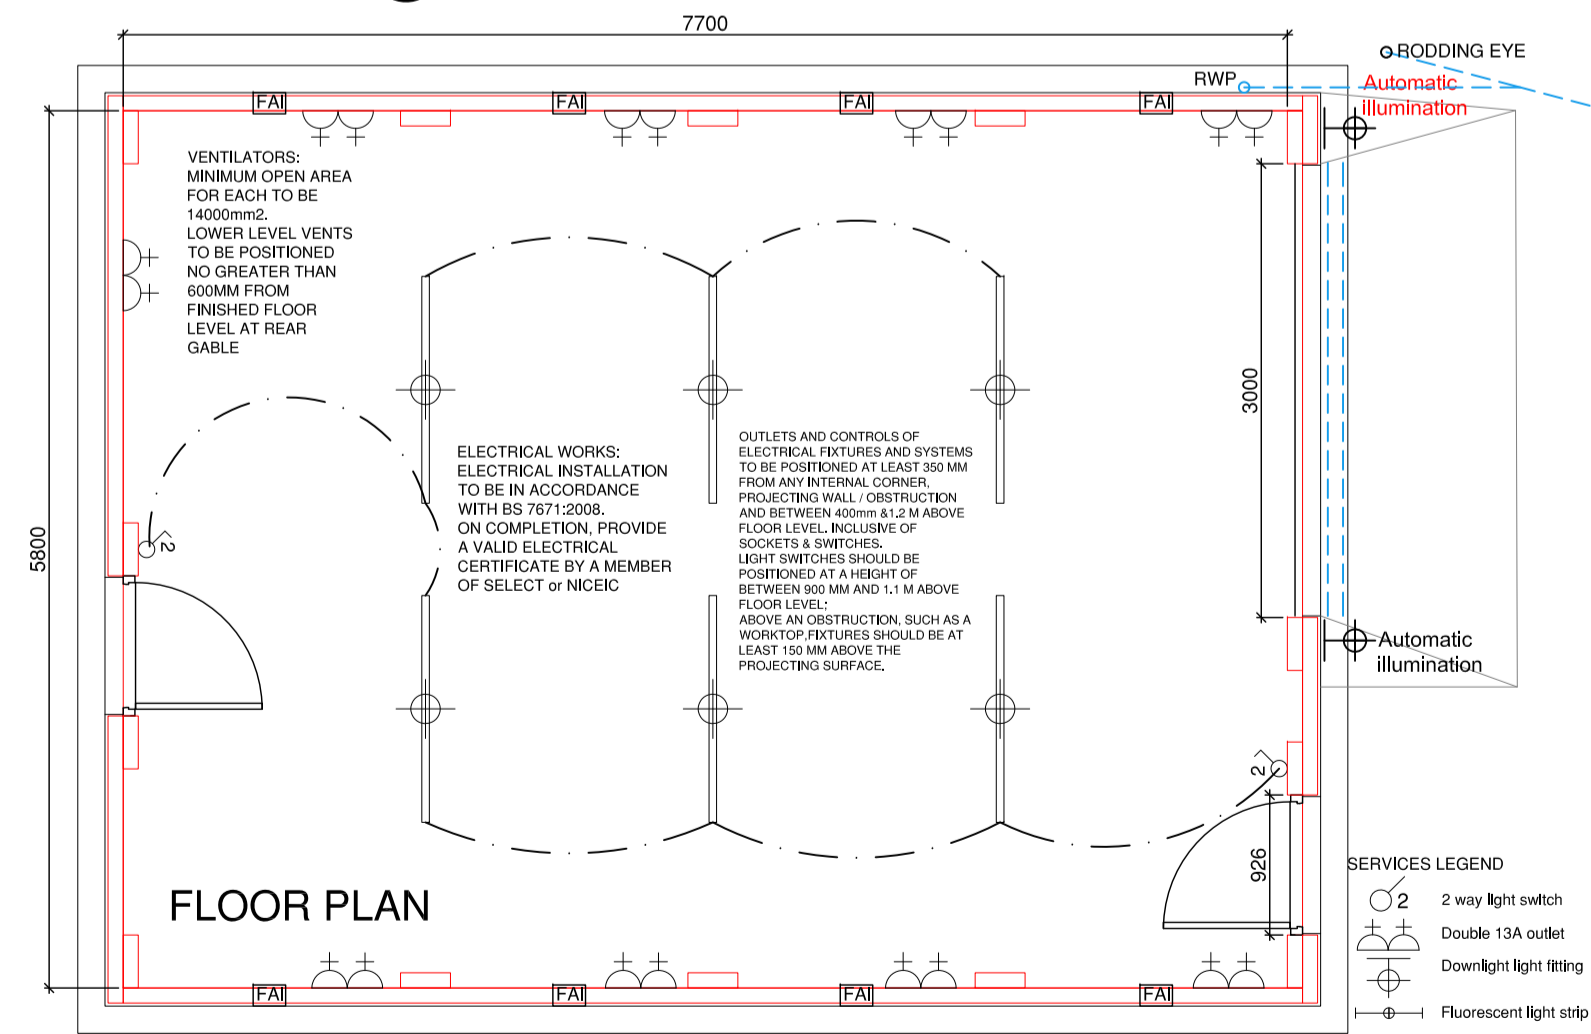

NEW GARAGE AND DRIVEWAY ACCESS AND BOUNDARY BEECH HEDGEROW 1.2M HIGH

ROOF:
METAL PROFILE SHEETING ON TIMBER TRUSS
Colour - Dark grey
Soffits & Fascias - Swish building products
- Dark Grey - RAL 7016

WALLS:
White Render on blockwork
Eternit Cedral Lap cladding - Timber effect.
Over door

DOORS:
Grey uPVC - RAL 7016.

EXPOSED DRAINAGE:
Black / Anthracite.

1:50 SCALE @ A1

1:50 SCALE @ A1

1:100 SITE PLAN @ A1

1:1250 LOCATION PLAN @ A1

Alteration & Extension to Dwelling As Proposed garage