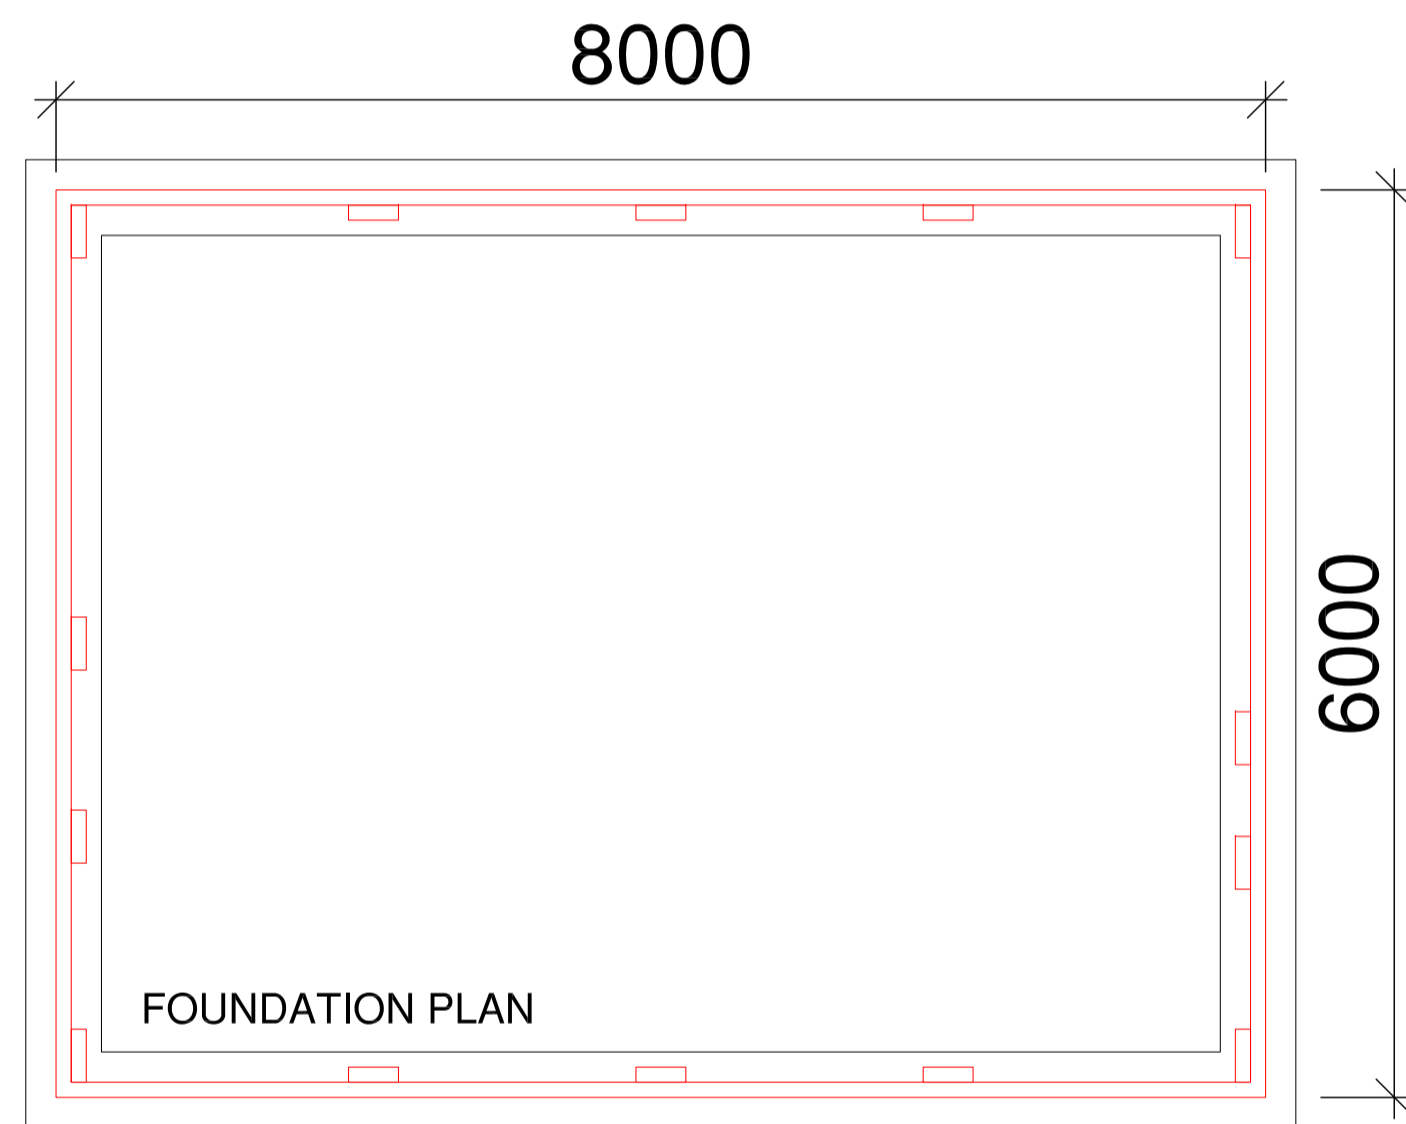

NEW GARAGE AND DRIVEWAY ACCESS AND BOUNDARY BEECH HEDGEROW 1.2M HIGH

ROOF:
METAL PROFILE SHEETING ON TIMBER TRUSS
Colour - Dark grey
Soffits & Fascias - Swish building products
- Dark Grey - RAL 7016

WALLS:
White Render on blockwork
Eternit Cedral Lap cladding - Timber effect.
Over door

DOORS:
Grey uPVC - RAL 7016.

EXPOSED DRAINAGE:
Black / Anthracite.

1:50 SCALE @ A1

1:50 SCALE @ A1

1:100 SITE PLAN @ A1

1:1250 LOCATION PLAN @ A1

Alteration & Extension to Dwelling As Proposed garage