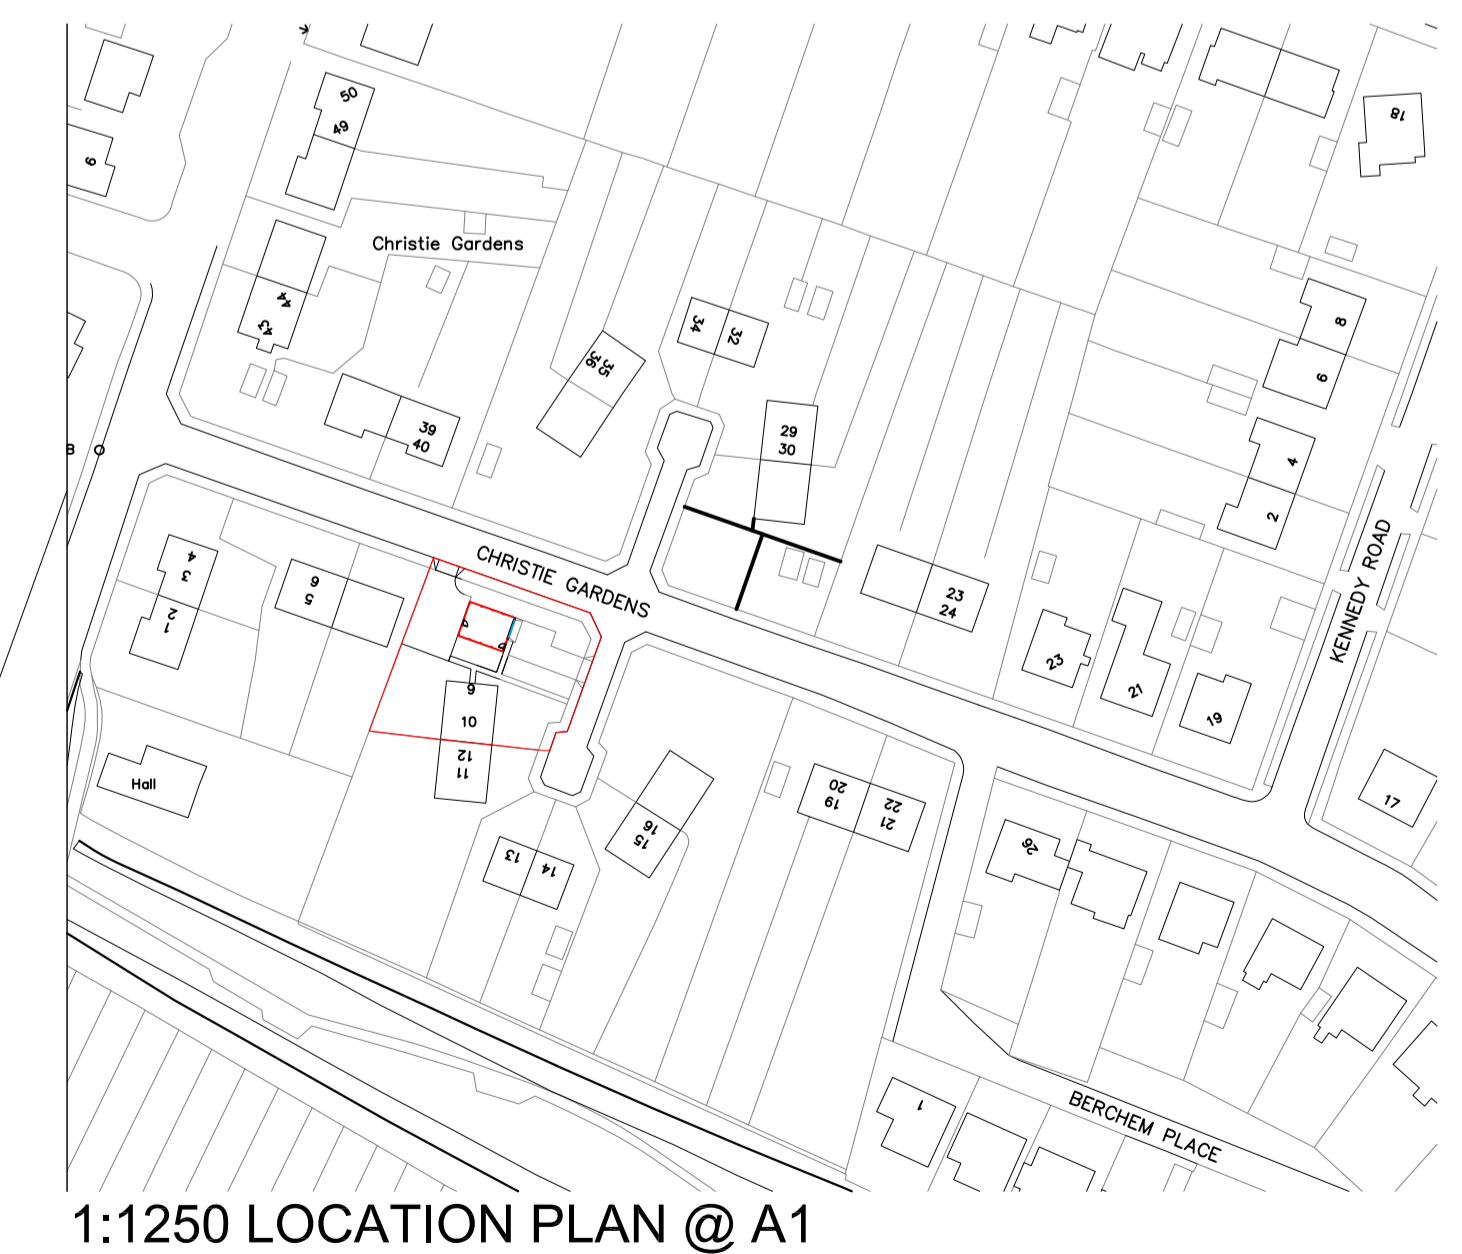

NEW GARAGE AND DRIVEWAY ACCESS AND BOUNDARY BEECH HEDGEROW 1.2M HIGH

ROOF:
METAL PROFILE SHEETING ON TIMBER TRUSS
Colour - Dark grey
Soffits & Fascias - Swish building products
- Dark Grey - RAL 7016

WALLS:
White Render on blockwork
Eternit Cedral Lap cladding - Timber effect.
Over door

DOORS:
Grey uPVC - RAL 7016.

EXPOSED DRAINAGE:
Black / Anthracite.

1:50 SCALE @ A1

1:50 SCALE @ A1

1:100 SITE PLAN @ A1

1:1250 LOCATION PLAN @ A1

Alteration & Extension to Dwelling As Proposed garage