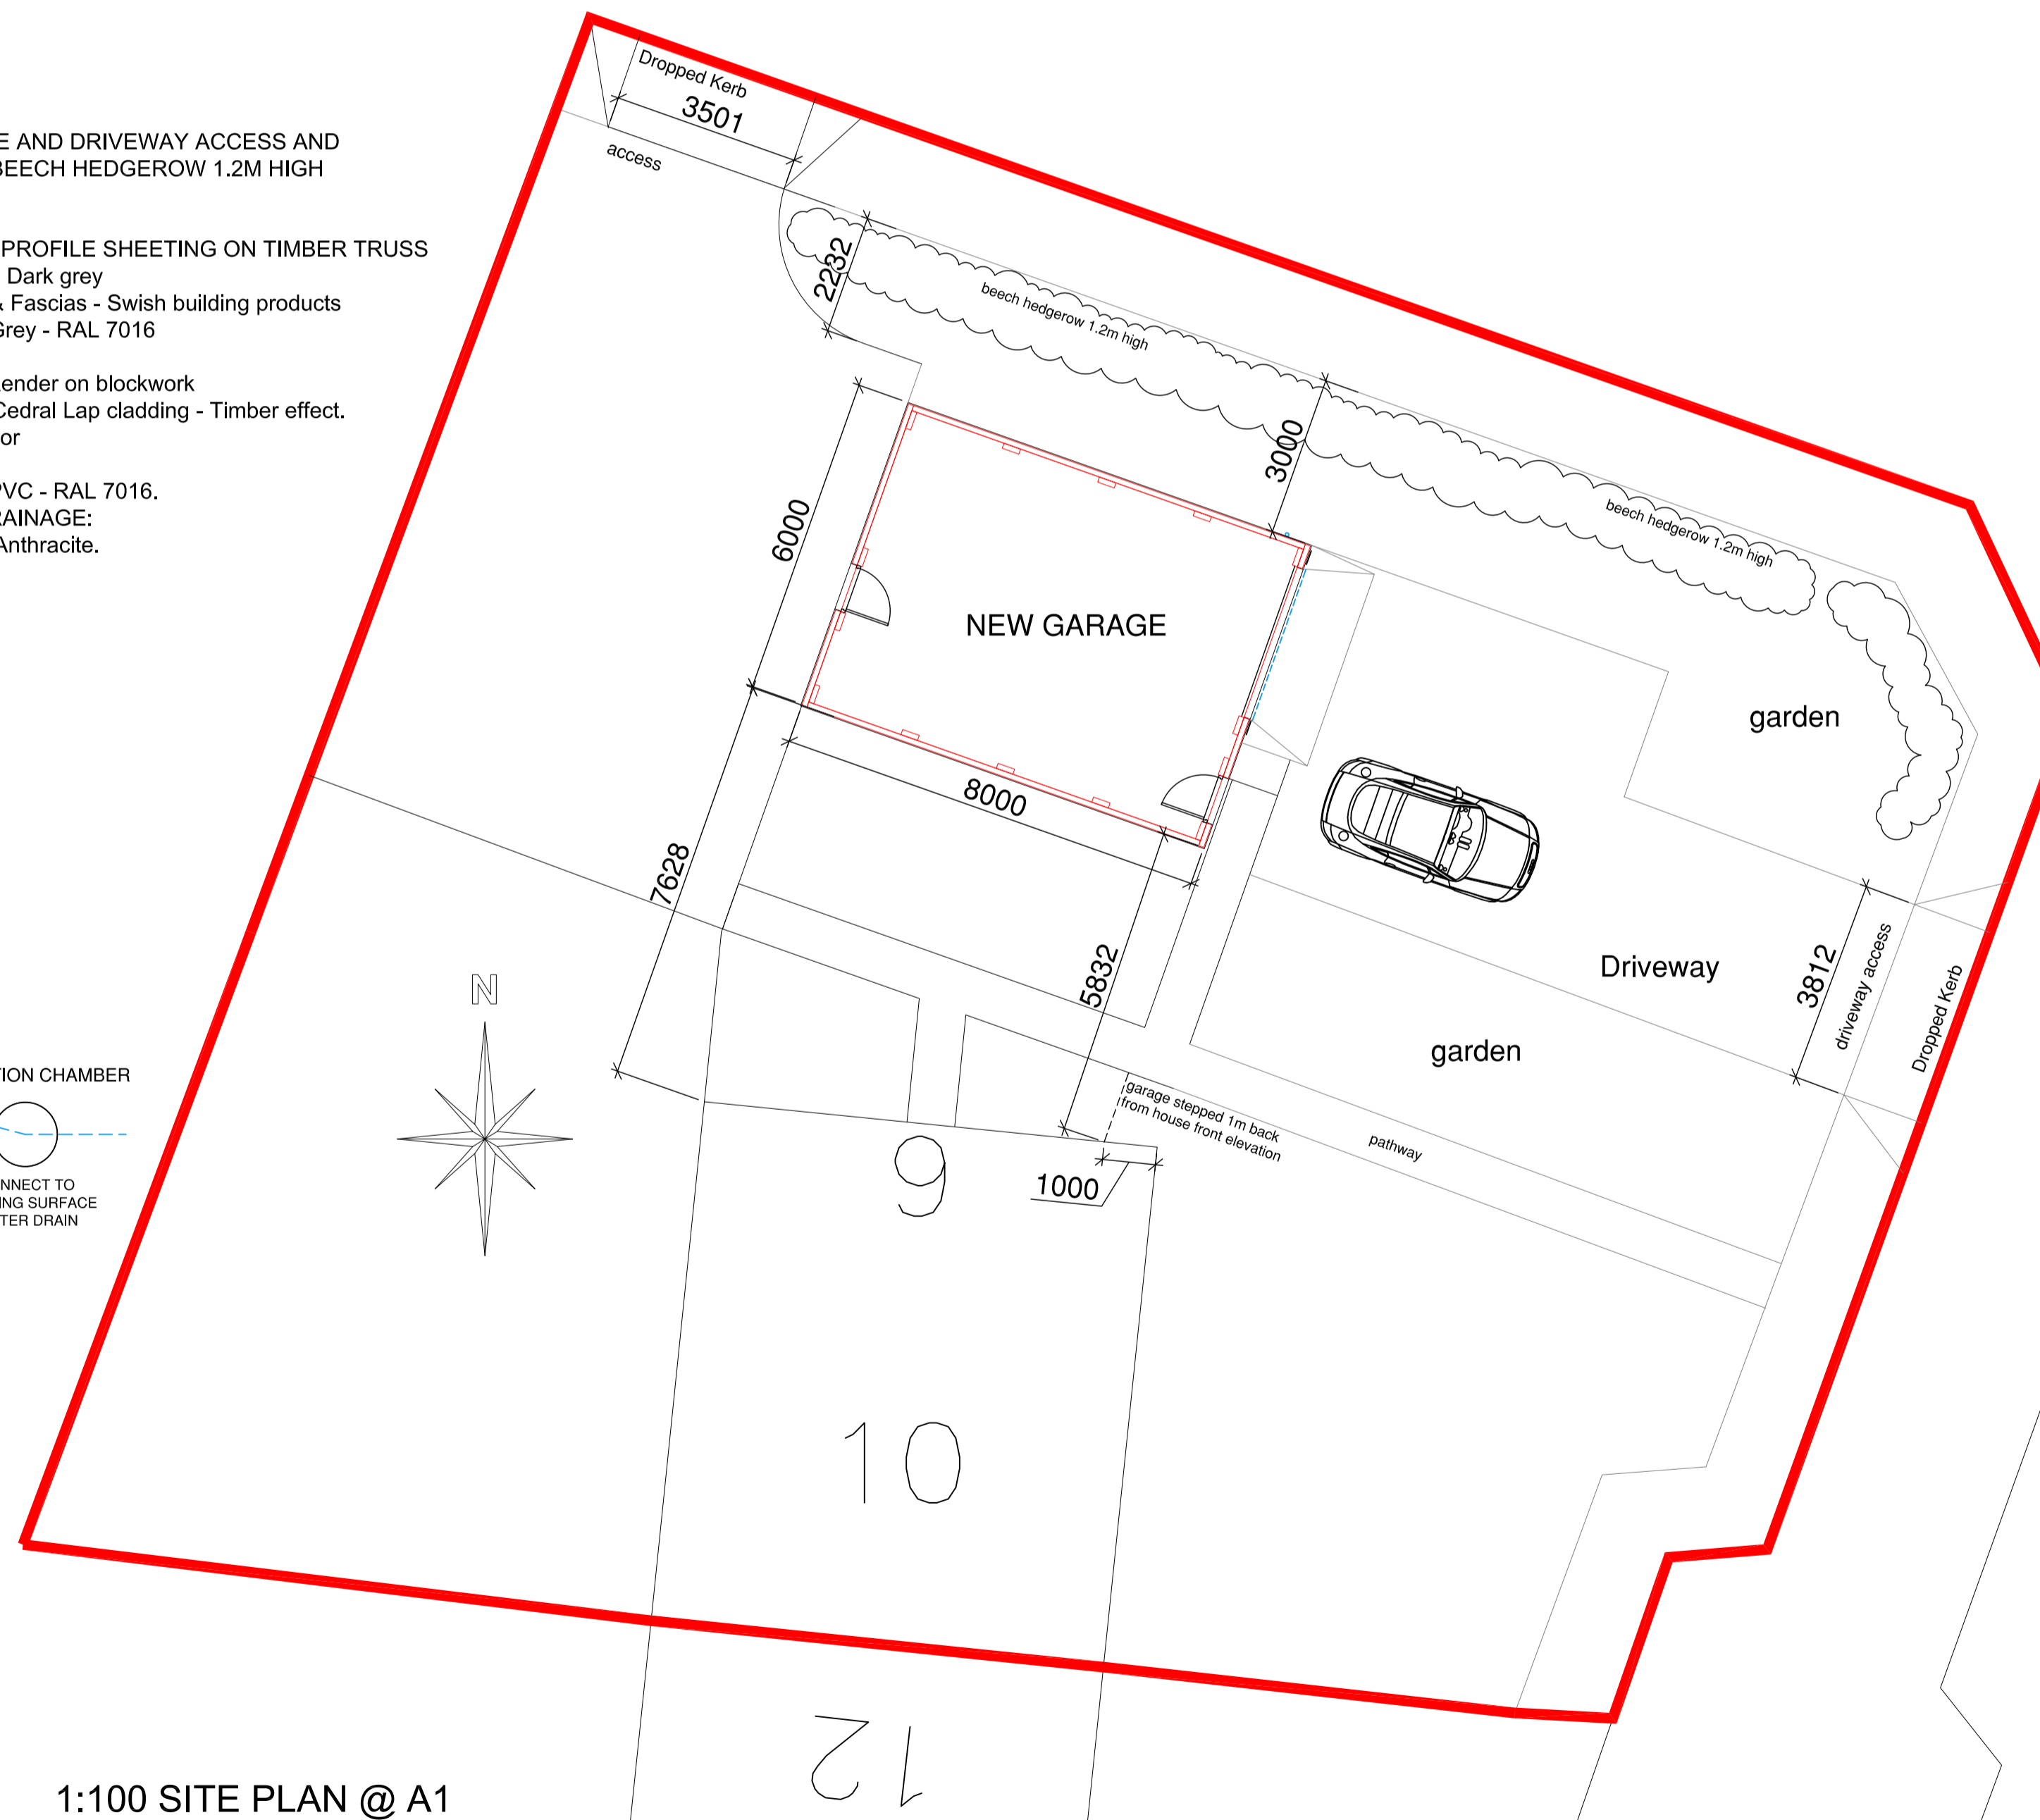

NEW GARAGE AND DRIVEWAY ACCESS AND BOUNDARY BEECH HEDGEROW 1.2M HIGH

ROOF:
METAL PROFILE SHEETING ON TIMBER TRUSS
Colour - Dark grey
Soffits & Fascias - Swish building products
- Dark Grey - RAL 7016

WALLS:
White Render on blockwork
Eternit Cedral Lap cladding - Timber effect.
Over door

DOORS:
Grey uPVC - RAL 7016.

EXPOSED DRAINAGE:
Black / Anthracite.

1:50 SCALE @ A1

1:50 SCALE @ A1

1:100 SITE PLAN @ A1

1:1250 LOCATION PLAN @ A1

Alteration & Extension to Dwelling As Proposed garage