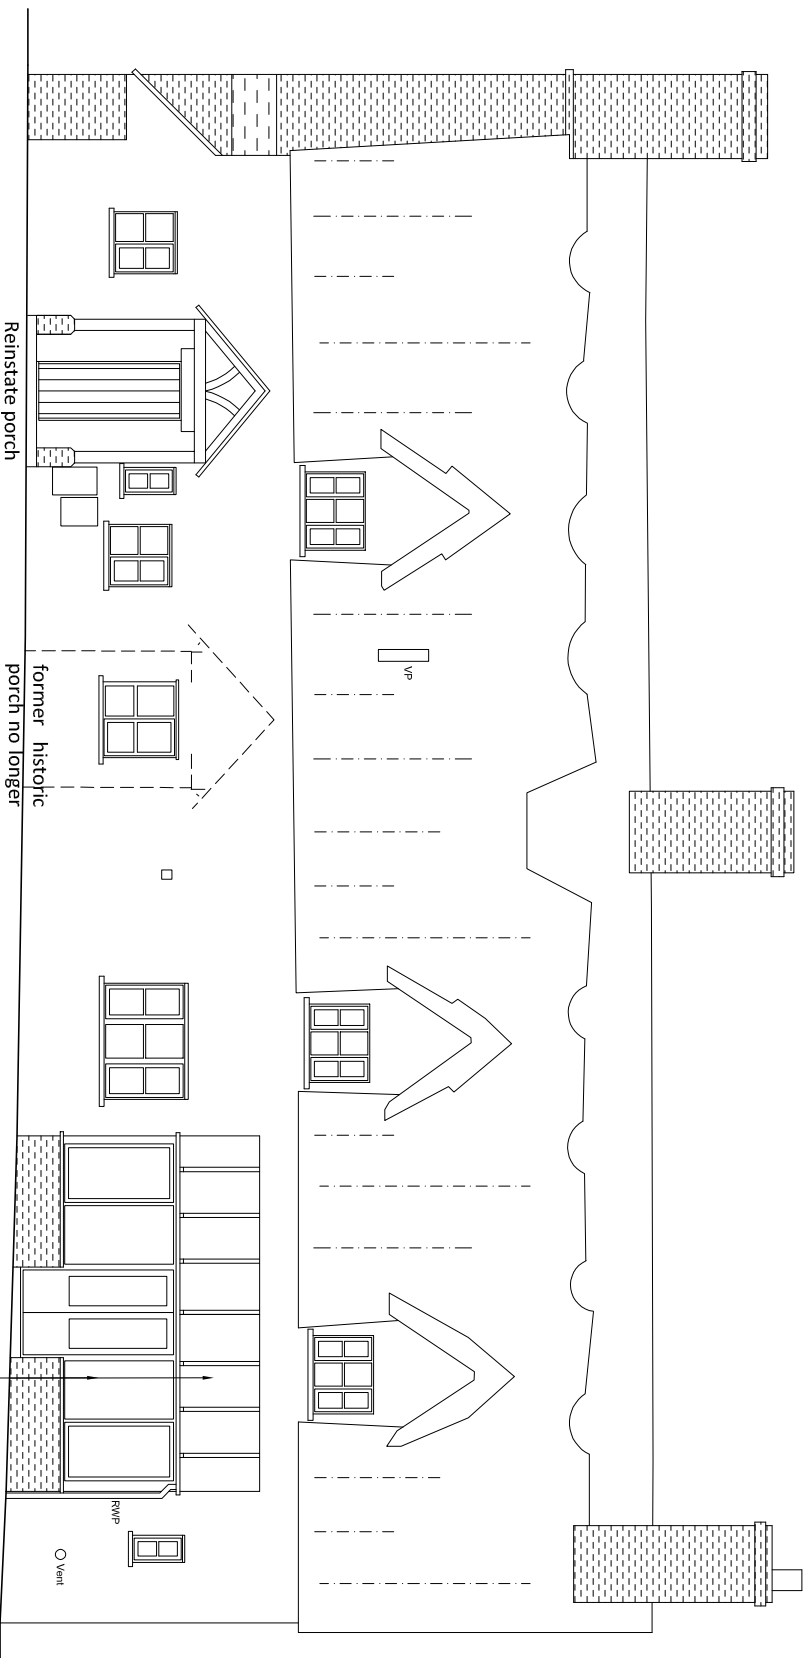

SOUTHWEST ELEVATION

SIDE NORTHWEST ELEVATION

NORTHEAST ELEVATION

SIDE SOUTHEAST ELEVATION

10m

REV	BRIEF DETAILS	DATE
A	Planning issue	04/03/2024

PROPOSED ELEVATIONS
for
HILL TOP FRUIT FARM
BAYLHAM
IPSWICH
IP6 8LD

© The copyright of this drawing belongs to Kay Pilsbury Thomas

NO.	REV	CHECKED
2347 / PD / 202	A	ST
SCALE	DATE	DRAWN
1 : 100 @ A3	JAN 24	OZ

OPTION No1

KAY PILSBURY THOMAS ARCHITECTS
TEL: 01799 599208 FAX: 01799 599965
WWW.KPT.CO.UK info@kpt.co.uk
HONEYLANDS, RADWINTER, SATFRON WALDEN, ESSEX, CB10 2TJ