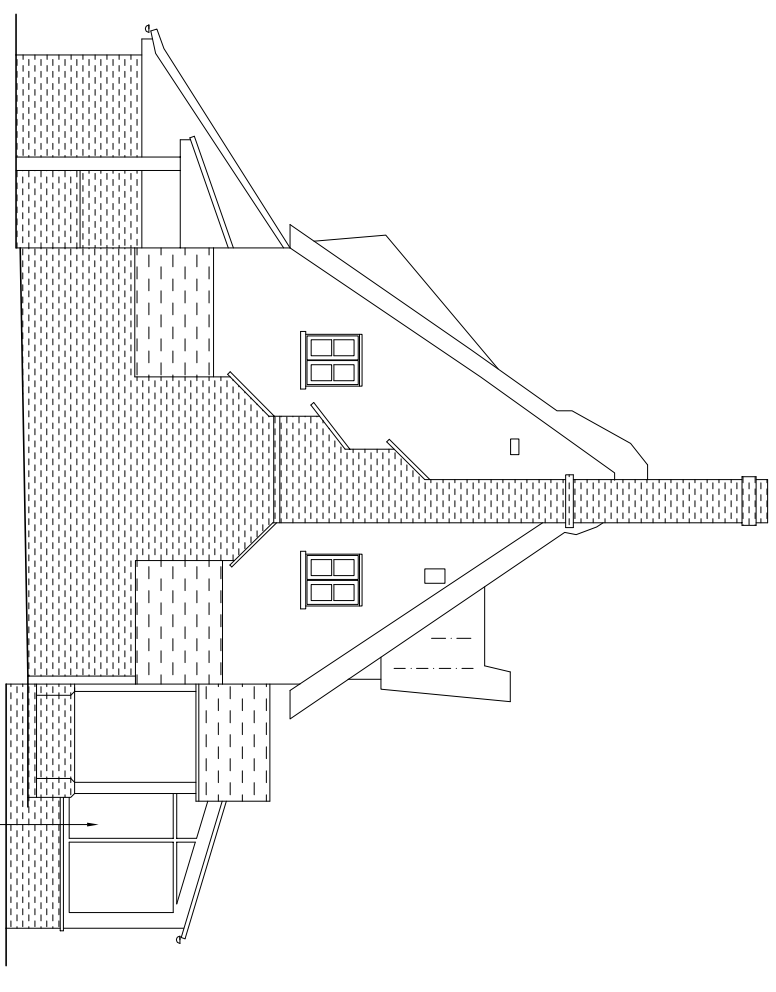

SOUTHWEST ELEVATION

SIDE NORTHWEST ELEVATION

NORTHEAST ELEVATION

SIDE SOUTHEAST ELEVATION

10m

REV	BRIEF DETAILS	DATE
A	Planning issue	04/03/2024

PROPOSED ELEVATIONS
for
HILL TOP FRUIT FARM
BAYLHAM
IPSWICH
IP6 8LD

© The copyright of this drawing belongs to Kay Pilsbury Thomas

NO.	REV	CHECKED
2347 / PD / 202	A	ST
SCALE	DATE	DRAWN
1 : 100 @ A3	JAN 24	OZ

OPTION No1

KAY PILSBURY THOMAS ARCHITECTS
TEL: 01799 599208 FAX: 01799 599965
WWW.KPT.CO.UK info@kpt.co.uk
HONEYLANDS, RADWINTER, SATFRON WALDEN, ESSEX, CB10 2TJ