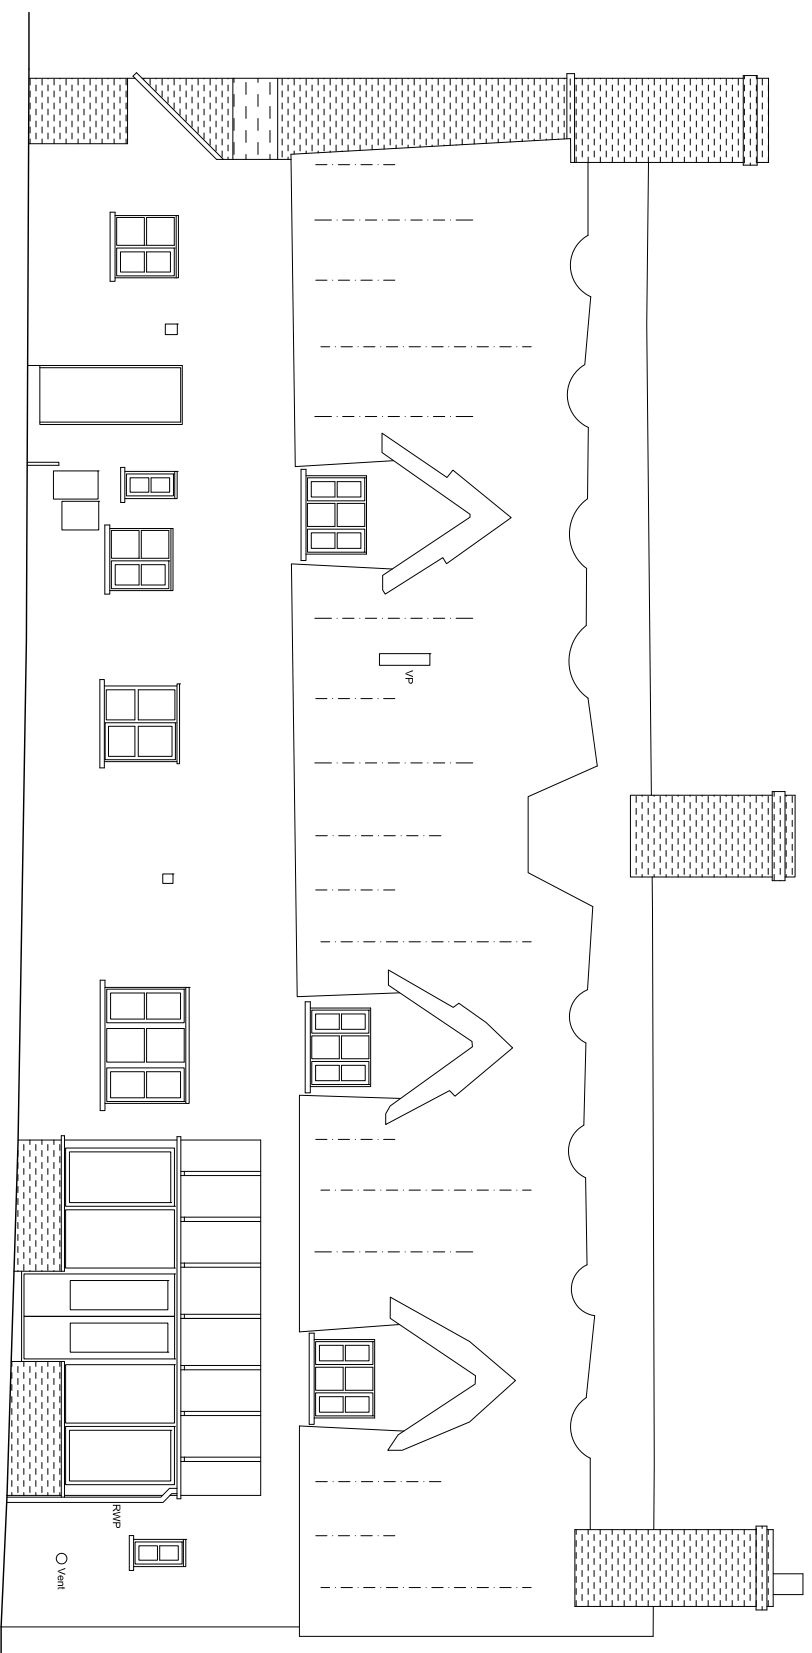

SOUTHWEST ELEVATION

SIDE NORTHWEST ELEVATION

NORTHEAST ELEVATION

SIDE SOUTHEAST ELEVATION

REV	BRIEF DETAILS	DATE

EXISTING ELEVATIONS

for
HILL TOP FRUIT FARM
 BAYLHAM
 IPSWICH
 IP6 8LD

NO	2347 / SD / 102	REV	CHECKED
SCALE	1 : 100 @ A3	DATE	JAN'24
		DRAWN	OZ

© The copyright of this drawing belongs to Kay Pilsbury Thomas

KAY PILSBURY THOMAS ARCHITECTS
 TEL: 01739 599208 FAX: 01739 599655
 www.kpt.co.uk info@kpt.co.uk
 HONETLANDS, RADWINTER, SAFFRON WALDEN, ESSEX, CB10 2TJ