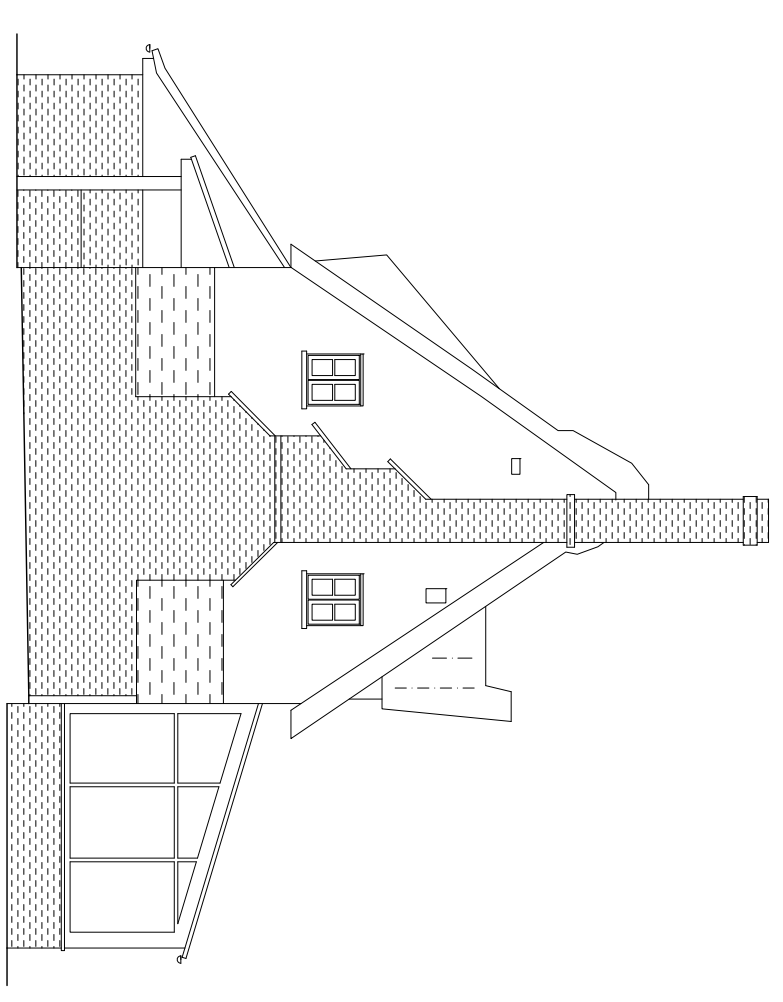

SOUTHWEST ELEVATION

SIDE NORTHWEST ELEVATION

NORTHEAST ELEVATION

SIDE SOUTHEAST ELEVATION

REV	BRIEF DETAILS	DATE

EXISTING ELEVATIONS

for
HILL TOP FRUIT FARM
 BAYLHAM
 IPSWICH
 IP6 8LD

NO	2347 / SD / 102	REV	CHECKED
SCALE	1 : 100 @ A3	DATE	JAN'24
		DRAWN	OZ