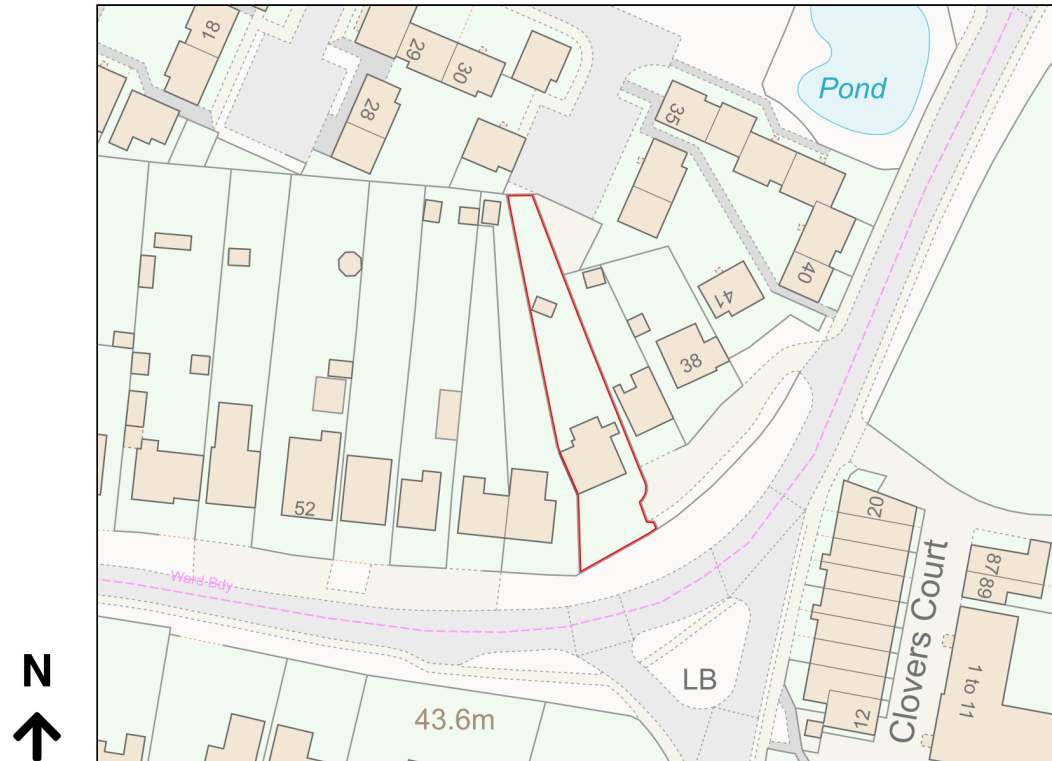

Location Plan

Site Address: 42, Finborough Road, Stowmarket, IP14 1PU

Date Produced: 11-Mar-2024

Scale: 1:1250 @A4

Planning Portal Reference: PP-12876524v1