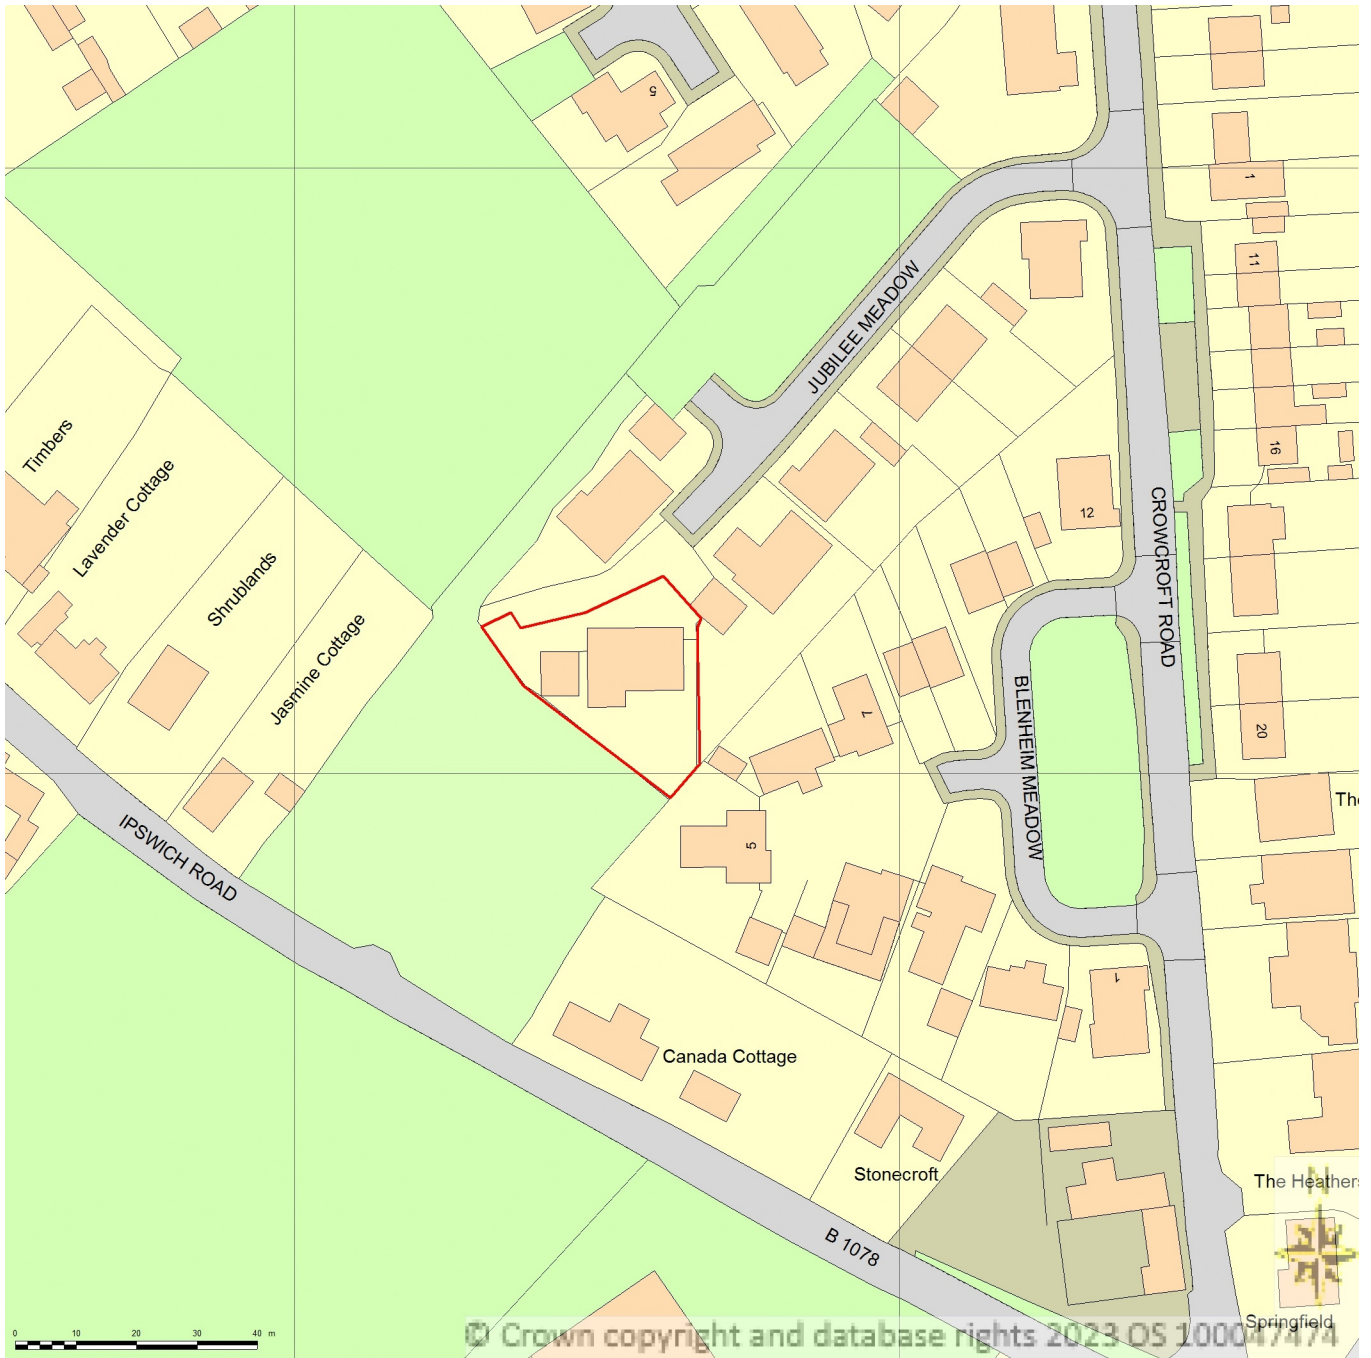

SITE LOCATION PLAN
AREA 5 HA
SCALE: 1:1250 on A4
CENTRE COORDINATES: 601964 , 249815

Supplied by Streetwise Maps Ltd
www.streetwise.net
Licence No: 100047474
15:48:16 22/09/2023