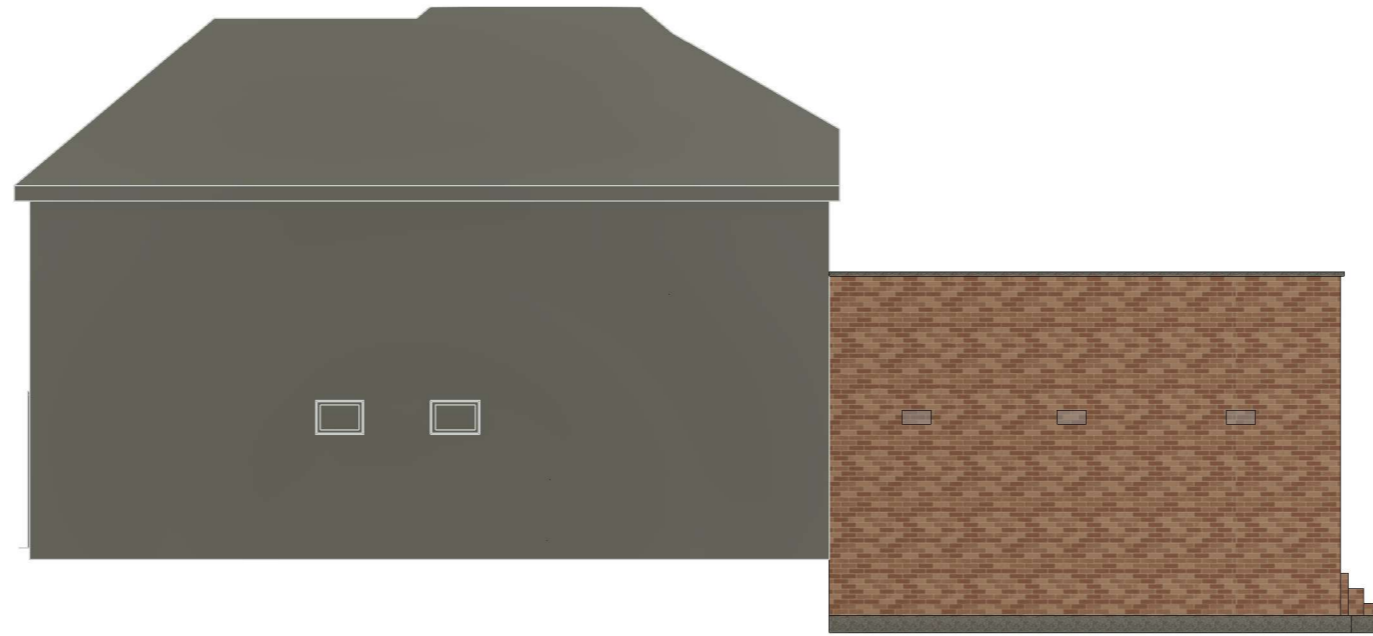

1 Proposed East Elevation  
1 : 100

2 Proposed South Elevation  
1 : 100

3 Proposed West Elevation  
1 : 100

No.	Description	Date

'The Brea' 603 Crewe Road Wistaston, Crewe, CW2 6PU Email :- mike@vista-consulting.co.uk		
STATUS		PLANNING STATUS <b>PLANNING</b>

PROJECT Araucana, Wolverton Road, Baughurst, RG26 5JH
SHEET Proposed Elevations

CLIENT Mr & Mrs Fisher		
Date 26/02/24	Project number	Scale (@ A3) 1 : 100
Drawn by Author	DRWAING NUMBER A108	REV
Checked by Checker		