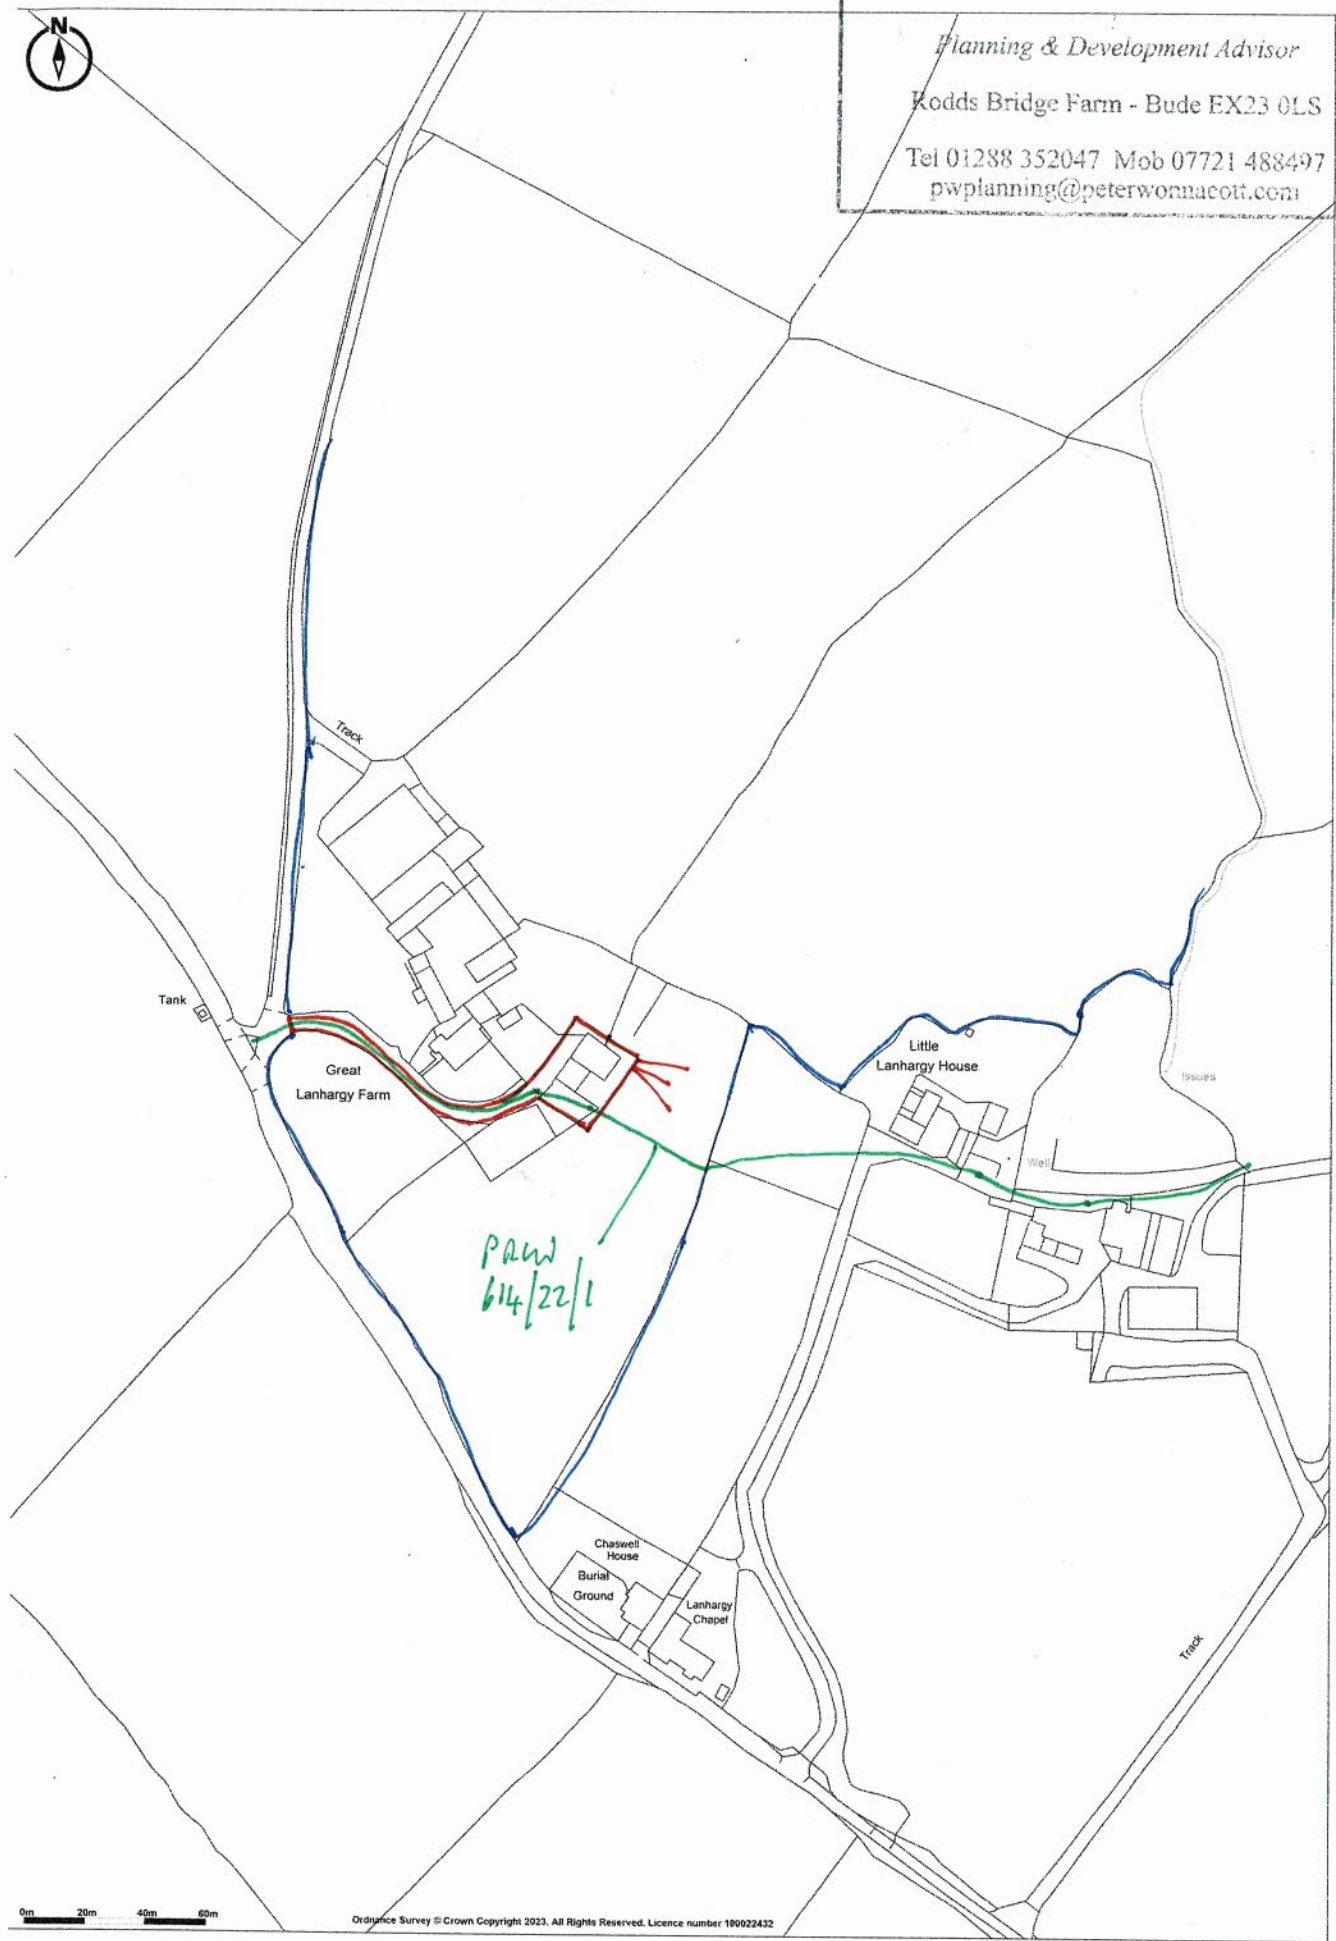

Planning & Development Advisor

Kodds Bridge Farm - Bude EX23 0LS

Tel 01288 352047 Mob 07721 488497

pwplanning@peterwonnacott.com

PW

Ordnance Survey © Crown Copyright 2023. All Rights Reserved. Licence number 100022432