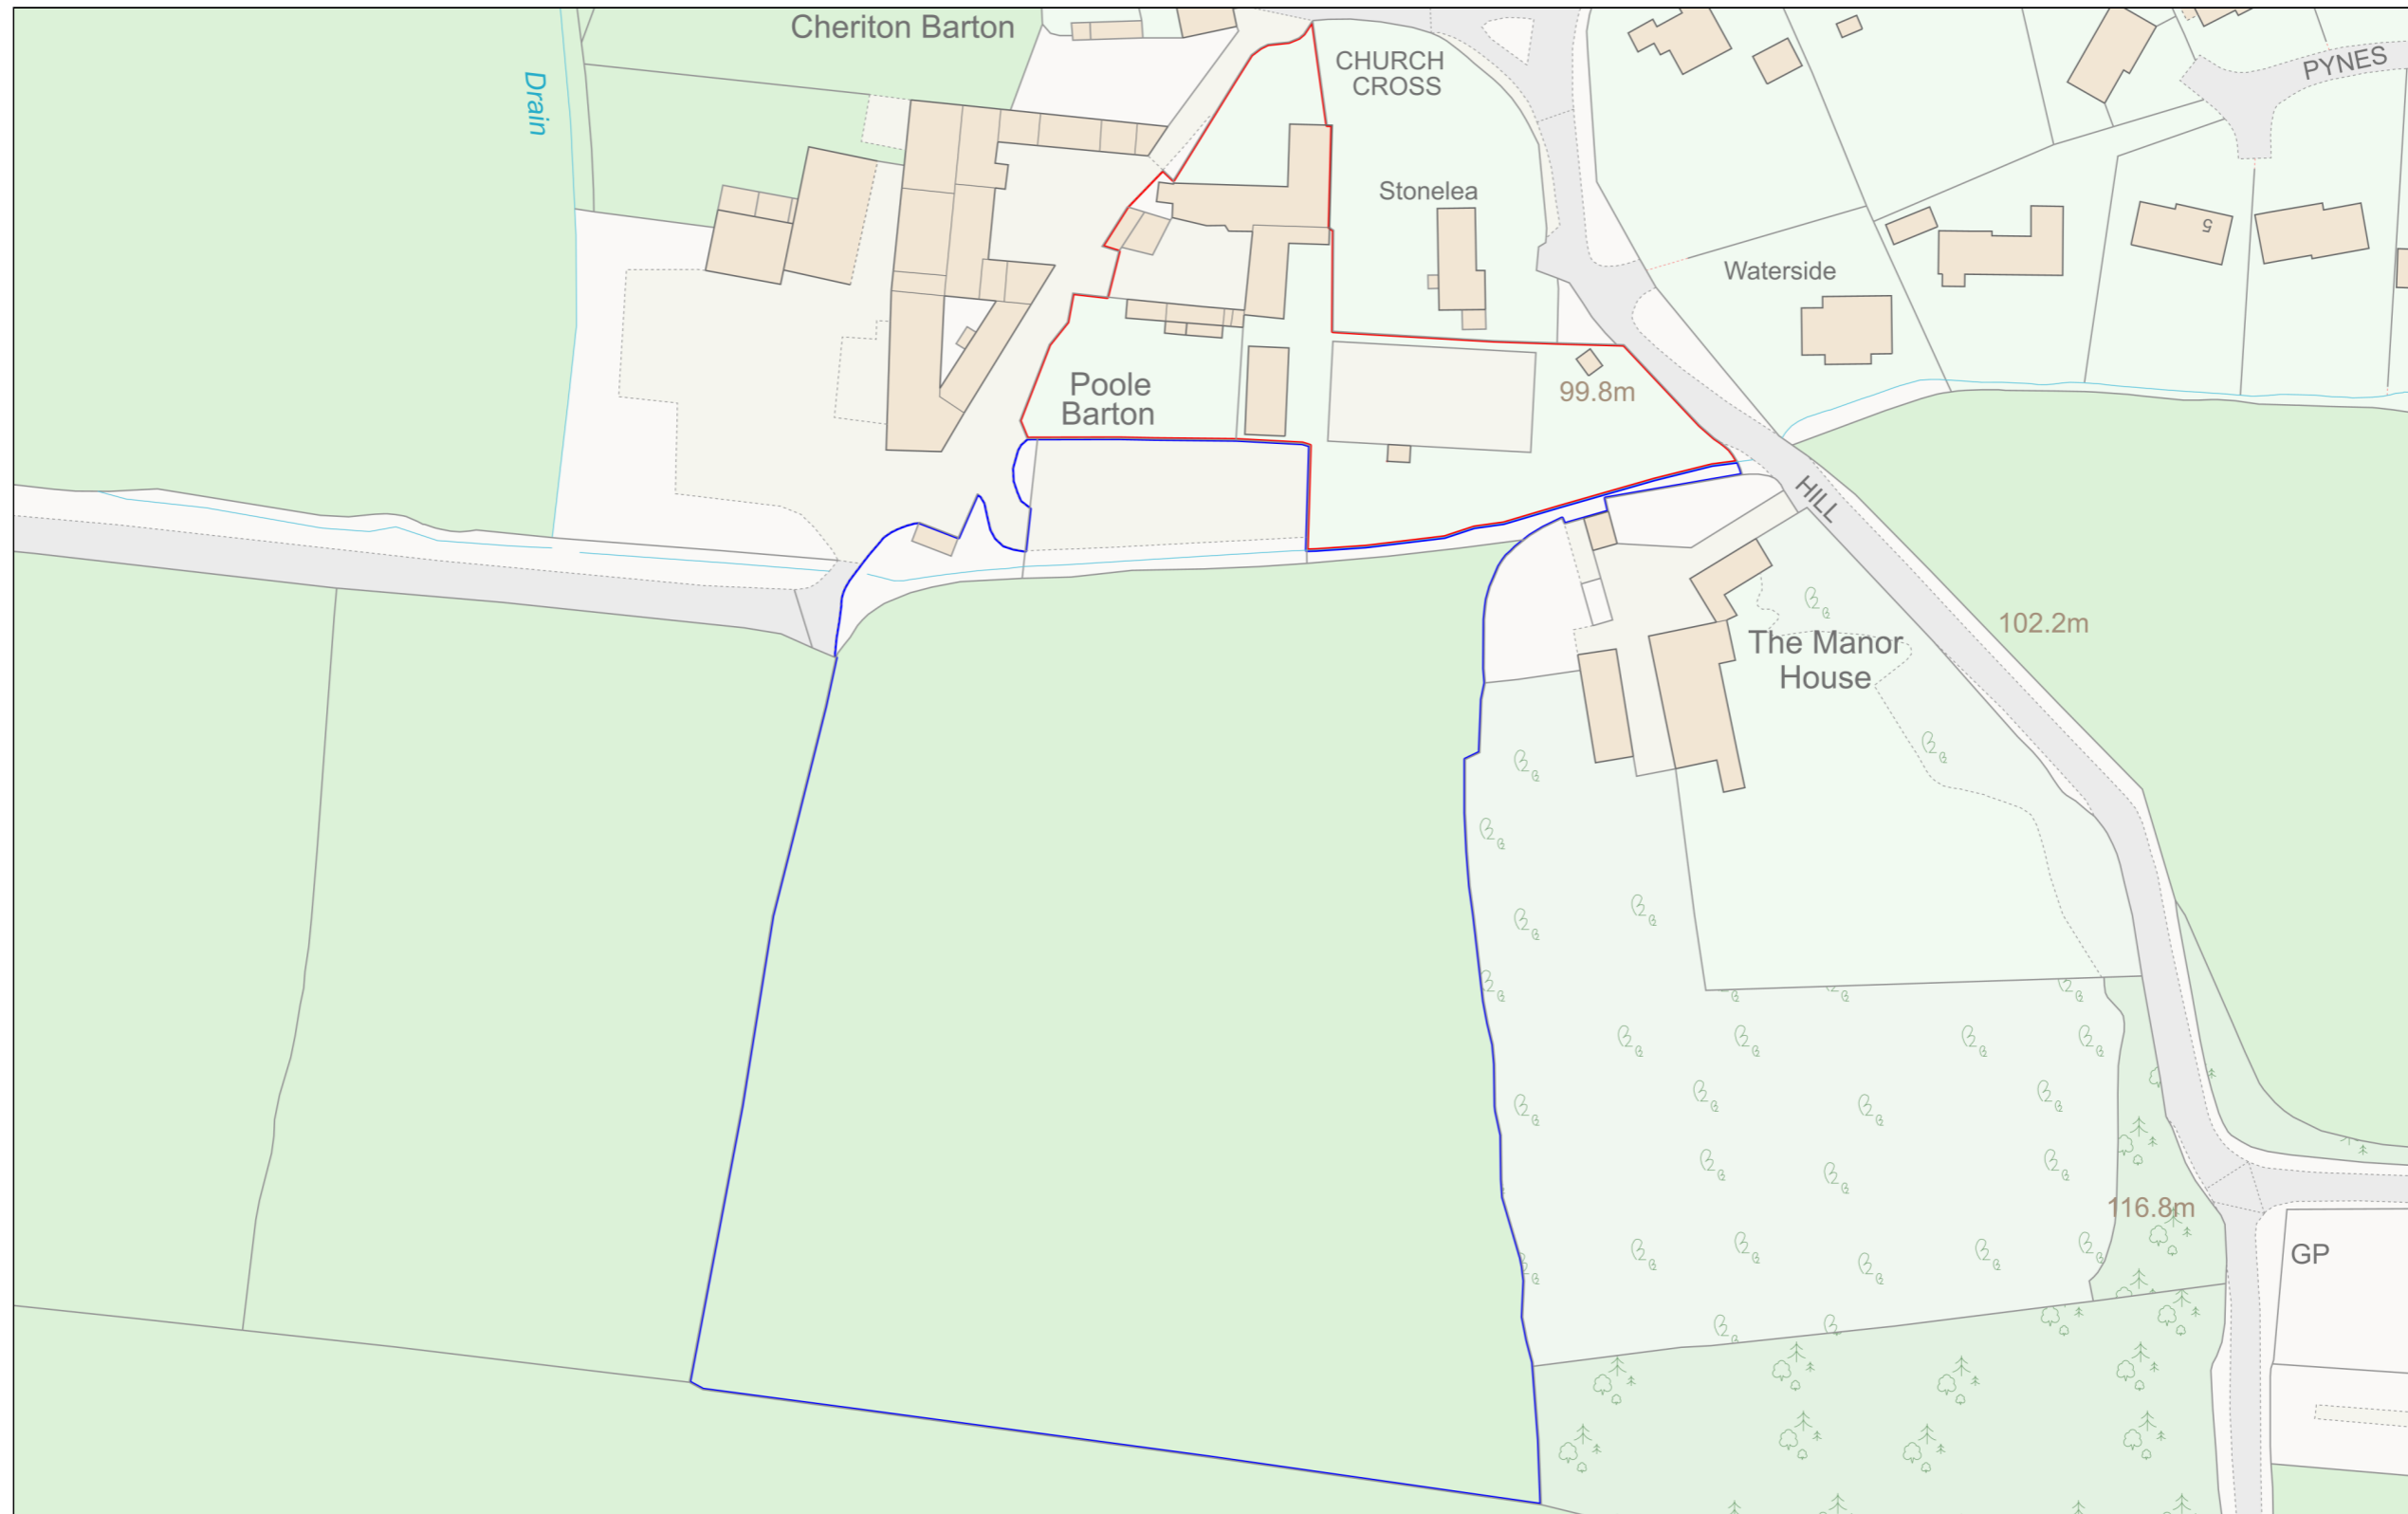

Location Plan

Site Address: Poole Barton, Barton Close, Cheriton Fitzpaine, EX17 4JB

Date Produced: 27-Feb-2024

Scale: 1:1250 @A3

Planning Portal Reference: PP-12799861v1