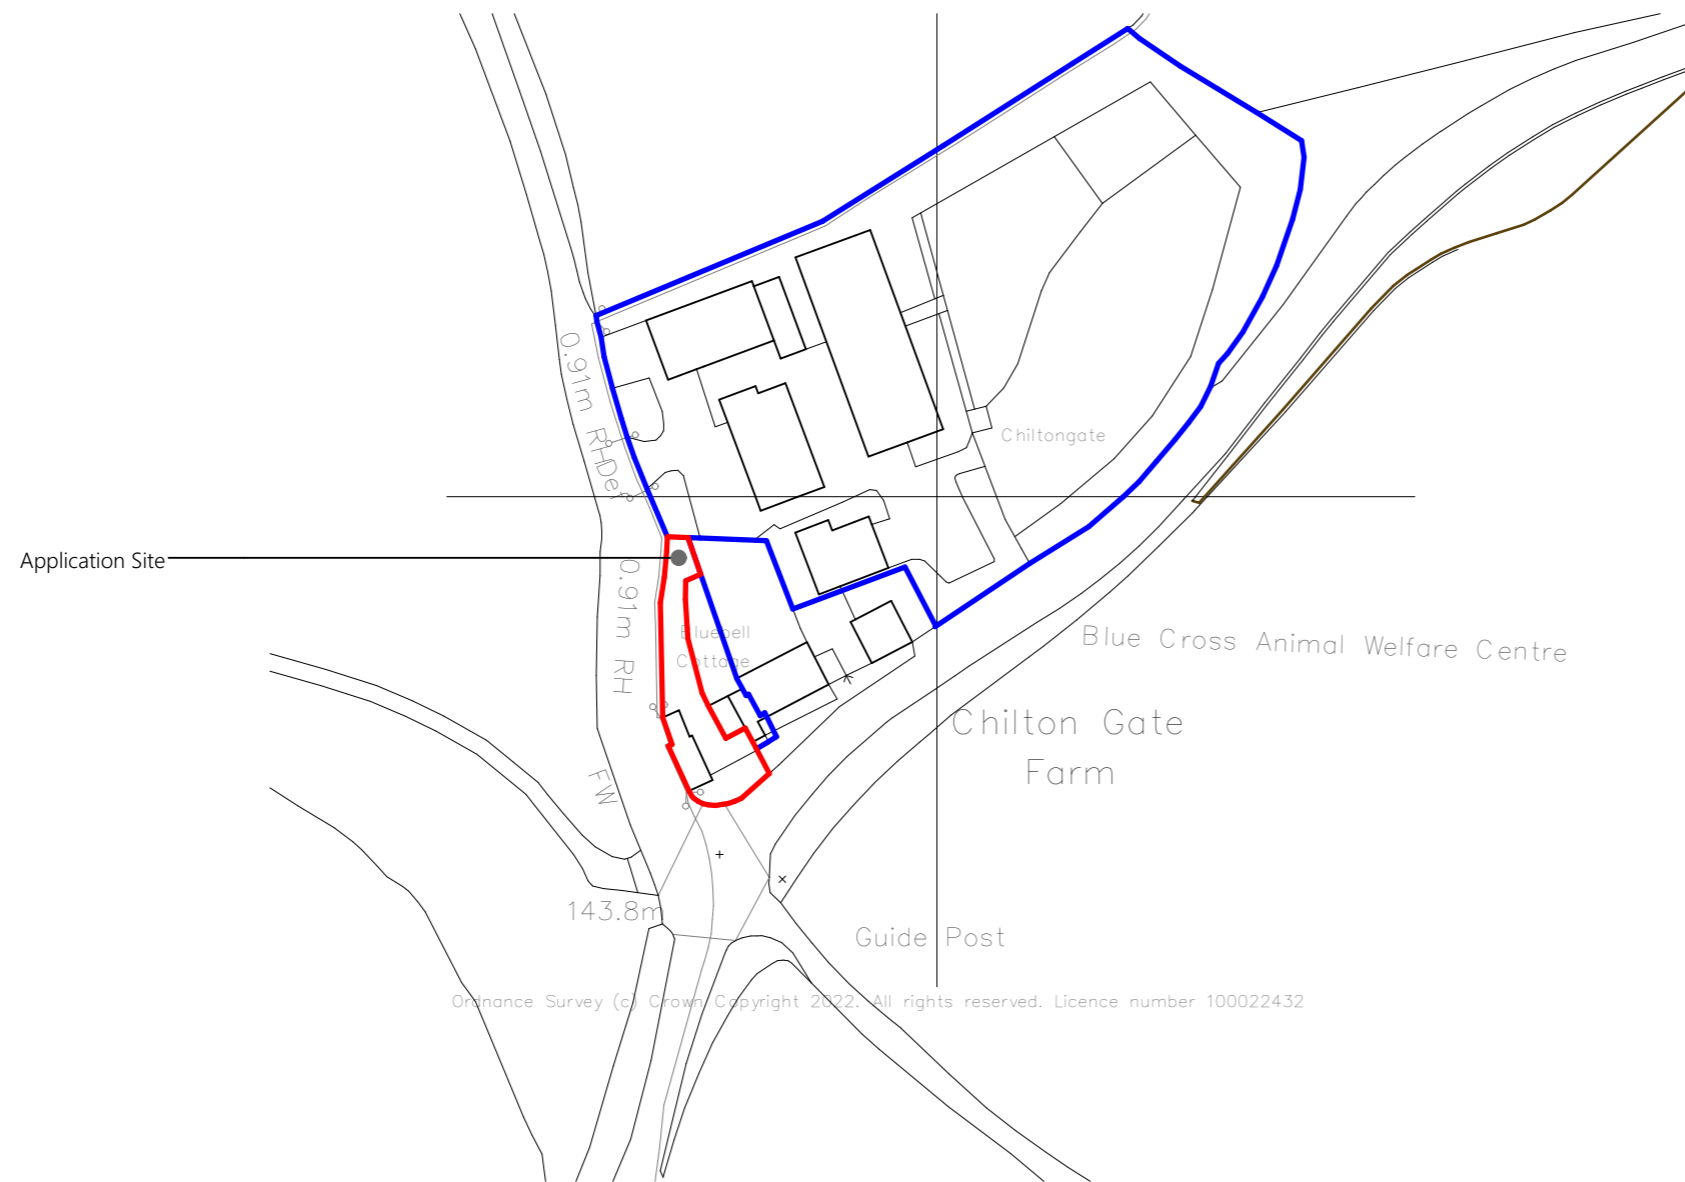

The Barn at Chilton Gate

THE BARN CHILTON CROSS TIVERTON EX8 2EF

Owner: Press Properties Ltd

Architect: Florian Winkler Architect

Statutory Authority: Mid Devon District Council

FLORIAN WINKLER ARCHITECT
Tel: 01392 840002
Mob: 07748515077
Email: fphwinkler@googlemail.com
Address: Unit 1 Imbert Green Technology
Park, Stoke Canon, Exeter EX5 4RJ

THE BARN

CHILTON CROSS

TIVERTON

SITE LOCATION PLAN

SCALE 1:1250

DATE 23/05/2023

J853 01

The contractor must verify all dimensions on site before making shop drawings or commencing work of any kind. Scale for planning purposes only.