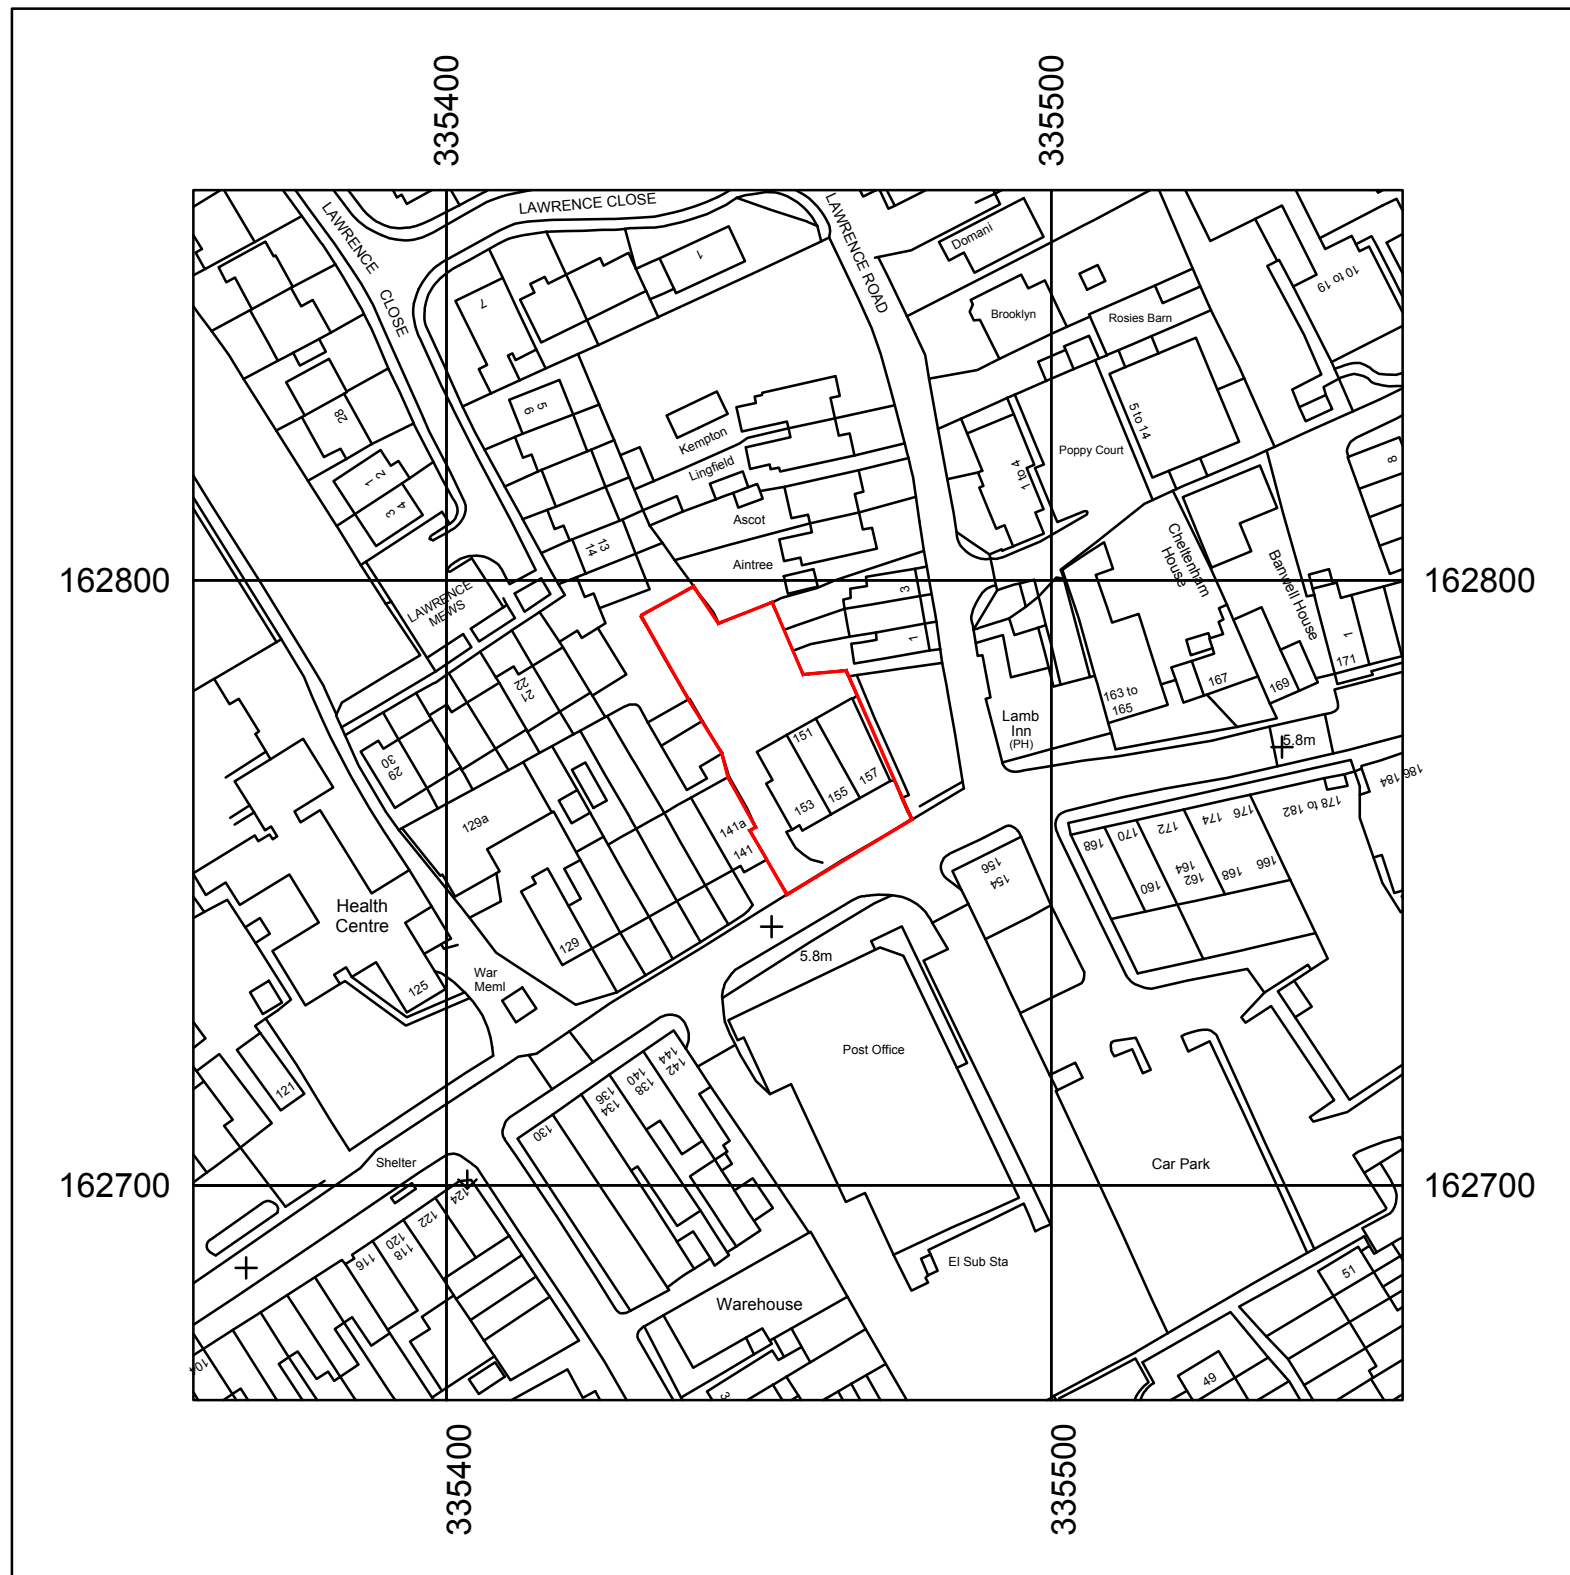

Stanfords Planning Map Data

 TEL: 0117 960 2261 MOB: 07880 783 602 www.firstfox.co.uk	Drawing	
	OS LOCATION PLAN	
Project 153-157 HIGH STREET, WORLE	Job No : HIGH STREET	Drawing No : 001
	Date : AUG 2023	Drawn By : M H FOX
	Scale : A3 1-1250	Checked :
	Revision : - - -	