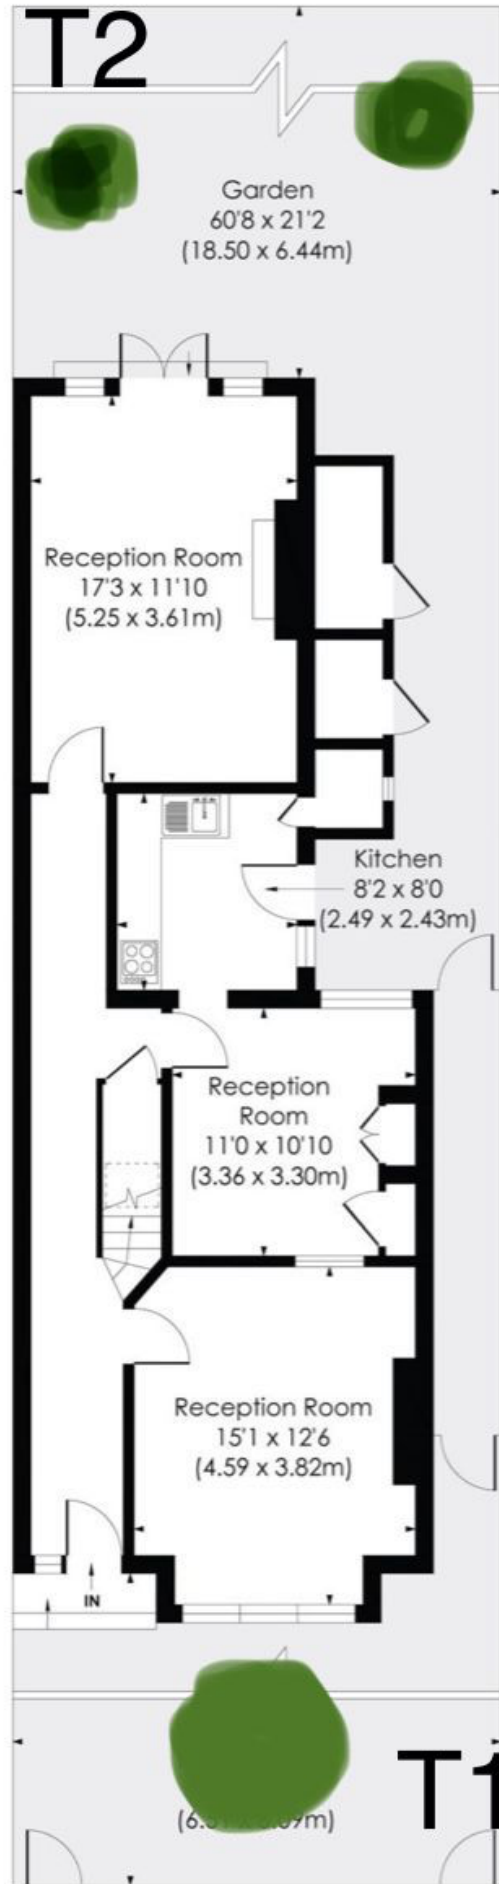

COURT LANE, SE21

Approx. Gross Internal Floor Area
1582 Sq. ft/146.94 Sq. m

GROUND FLOOR

FIRST FLOOR