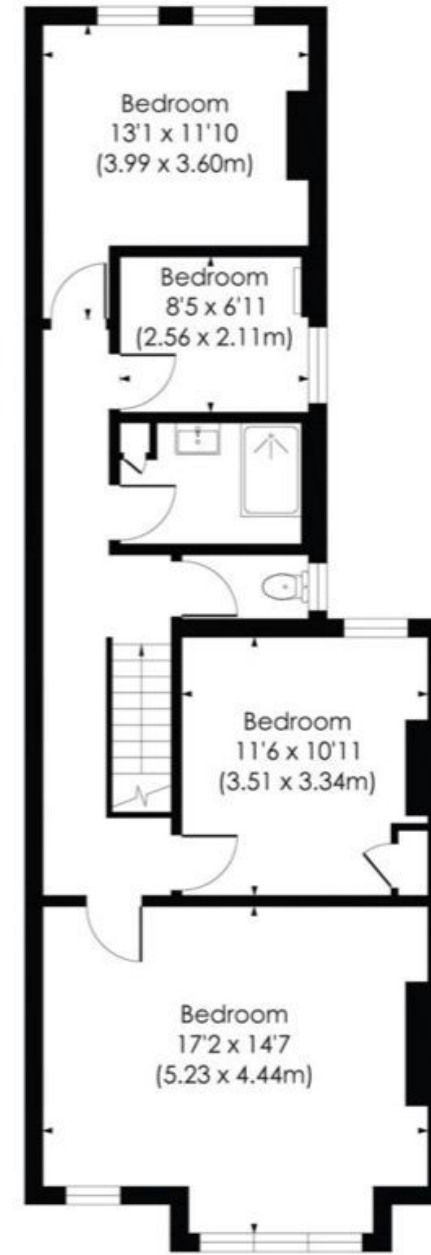

COURT LANE, SE21

Approx. Gross Internal Floor Area
1582 Sq. ft/146.94 Sq. m

GROUND FLOOR

FIRST FLOOR