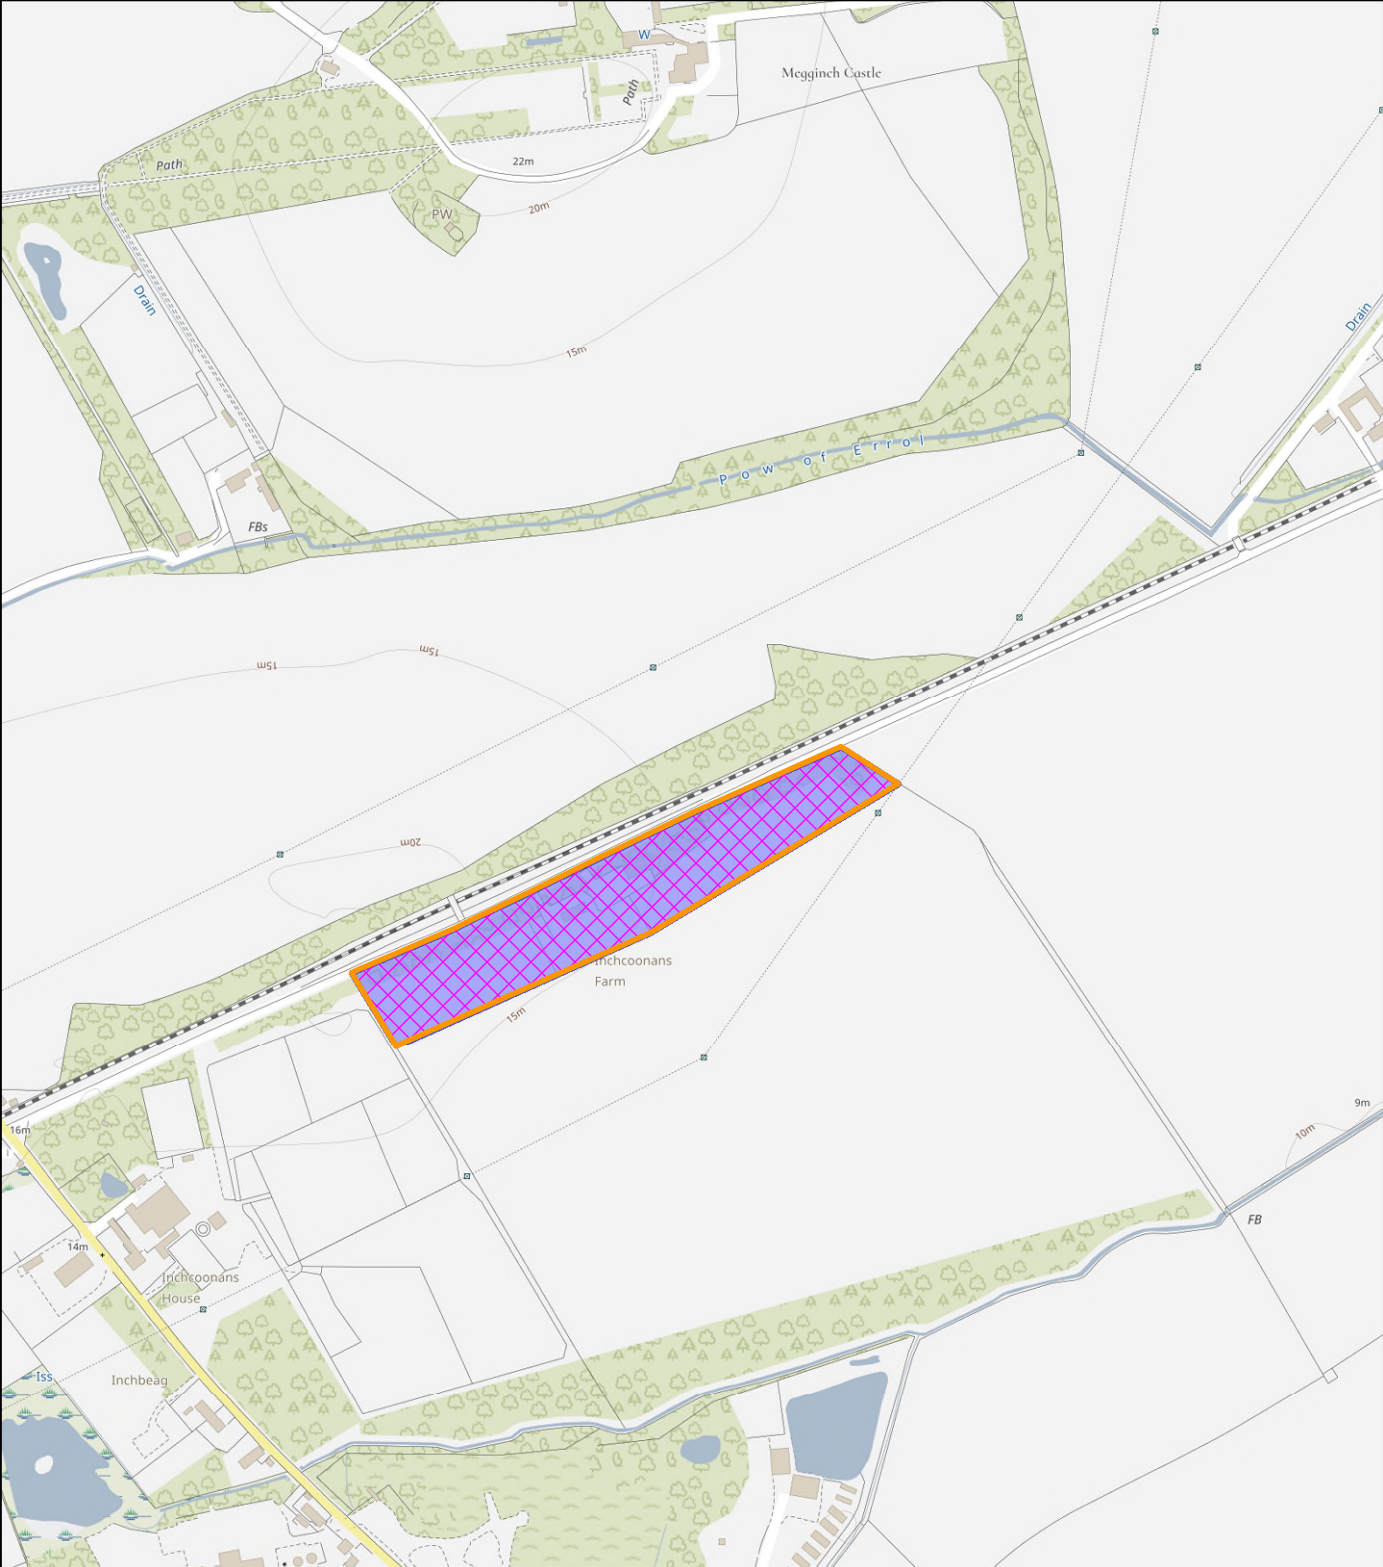

## NEIGHBOUR NOTIFICATION

Location Plan showing planning application site

This map is for Neighbour Notification ONLY. It must not be reproduced or used for any other purpose.

© Crown copyright [and database rights] 2023 OS 100016971. You are permitted to use this data solely to enable you to respond to, or interact with, the organisation that provided you with the data. You are not permitted to copy, sub-licence, distribute or sell any of this data to third parties in any form.