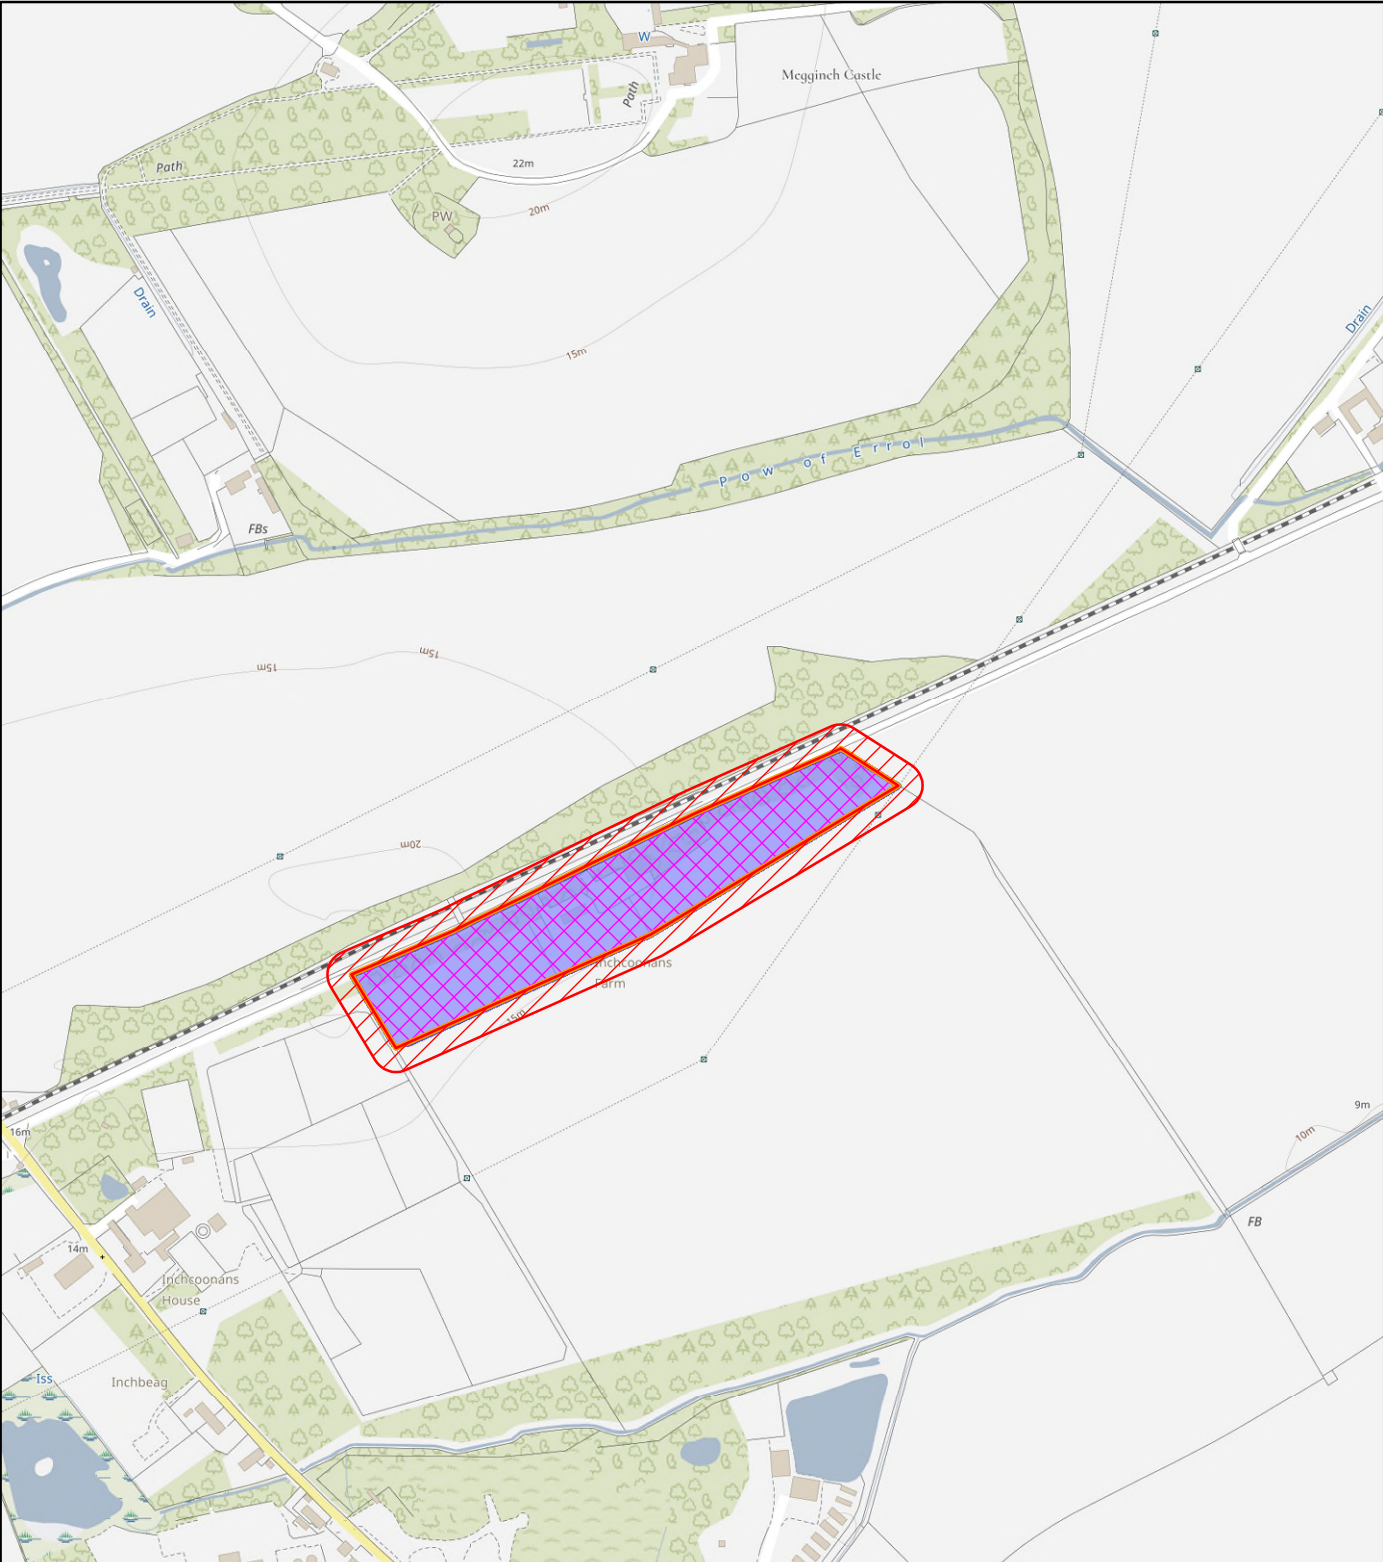

## NEIGHBOUR NOTIFICATION

Location Plan showing planning application site

This map is for Neighbour Notification ONLY. It must not be reproduced or used for any other purpose.

© Crown copyright [and database rights] 2023 OS 100016971. You are permitted to use this data solely to enable you to respond to, or interact with, the organisation that provided you with the data. You are not permitted to copy, sub-licence, distribute or sell any of this data to third parties in any form.