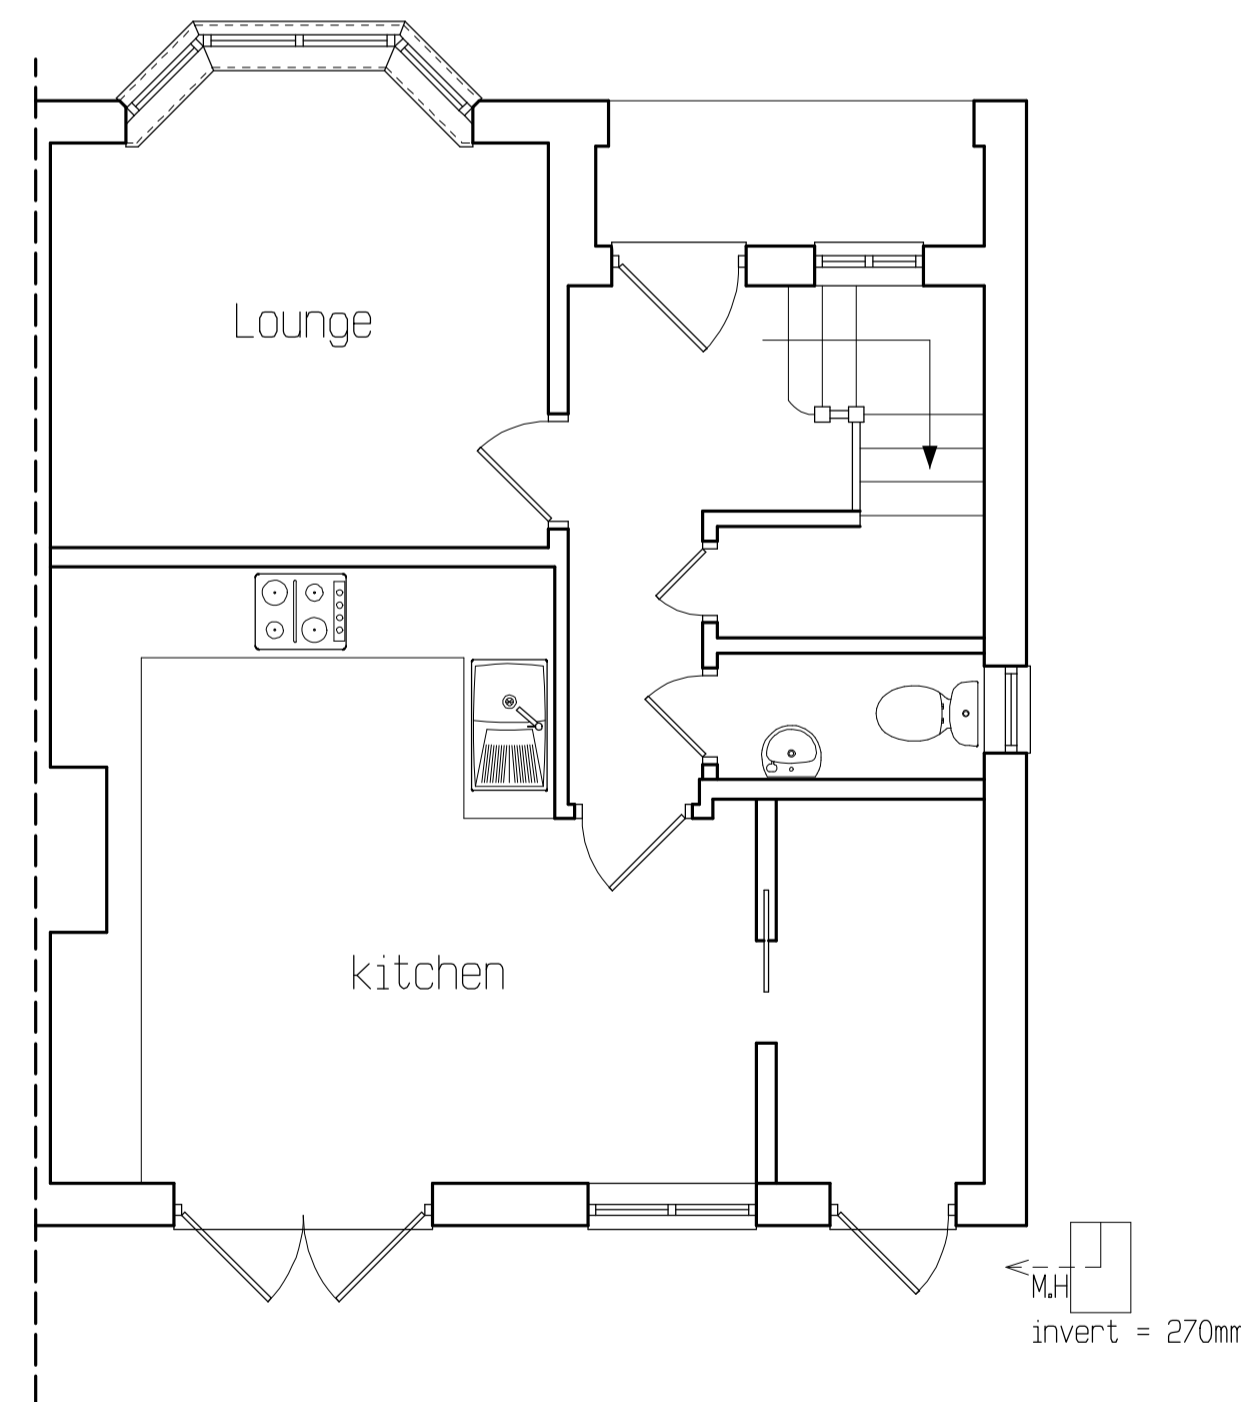

Proposed Elevations

Existing Elevations

Existing Ground Floor Plan

Proposed Ground Floor Plan

ACA ARCHITECTURAL DESIGN
 9 WOODSIDE AVENUE
 EASTLEIGH
 SO50 9ES
 Tel: 07817616023 or Email: acaadesign@gmail.com

Client
 Mr & Mrs Tawfek

Project Title
 90 Bassett Green Road, Southampton,
 SO16 3EF

Drawing Title
 EXISTING/PROPOSED PLANS & ELEVATIONS

Scale
 1:50 & 1:100 On A1 Paper

Drawn By
 AC

0 1m 2m 3m 4m 5m

© This drawing is the copyright of ACA Architectural Design. It may not be copied, altered or reproduced without their written authority.
 IF IN DOUBT ASK !!

Drawing No.
 2024/01

Rev.