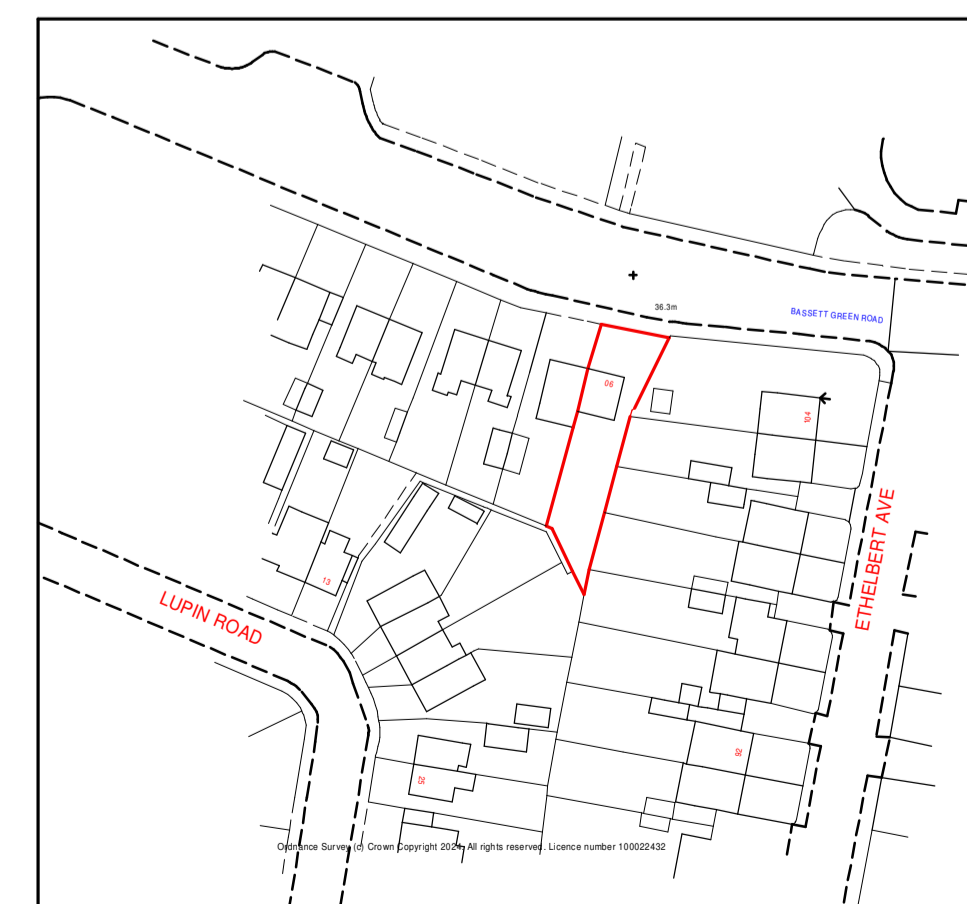

Proposed Elevations

Existing Elevations

Existing Ground Floor Plan

Proposed Ground Floor Plan

ACA ARCHITECTURAL DESIGN
 9 WOODSIDE AVENUE
 EASTLEIGH
 SO50 9ES
 Tel: 07817616023 or Email: acaadesign@gmail.com

Client
 Mr & Mrs Tawfek

Project Title
 90 Bassett Green Road, Southampton,
 SO16 3EF

Drawing Title
 EXISTING/PROPOSED PLANS & ELEVATIONS

Scale
 1:50 & 1:100 On A1 Paper

Drawn By
 AC

0 1m 2m 3m 4m 5m

© This drawing is the copyright of ACA Architectural Design. It may not be copied, altered or reproduced without their written authority.
 IF IN DOUBT ASK !!

Drawing No.
 2024/01

Rev.