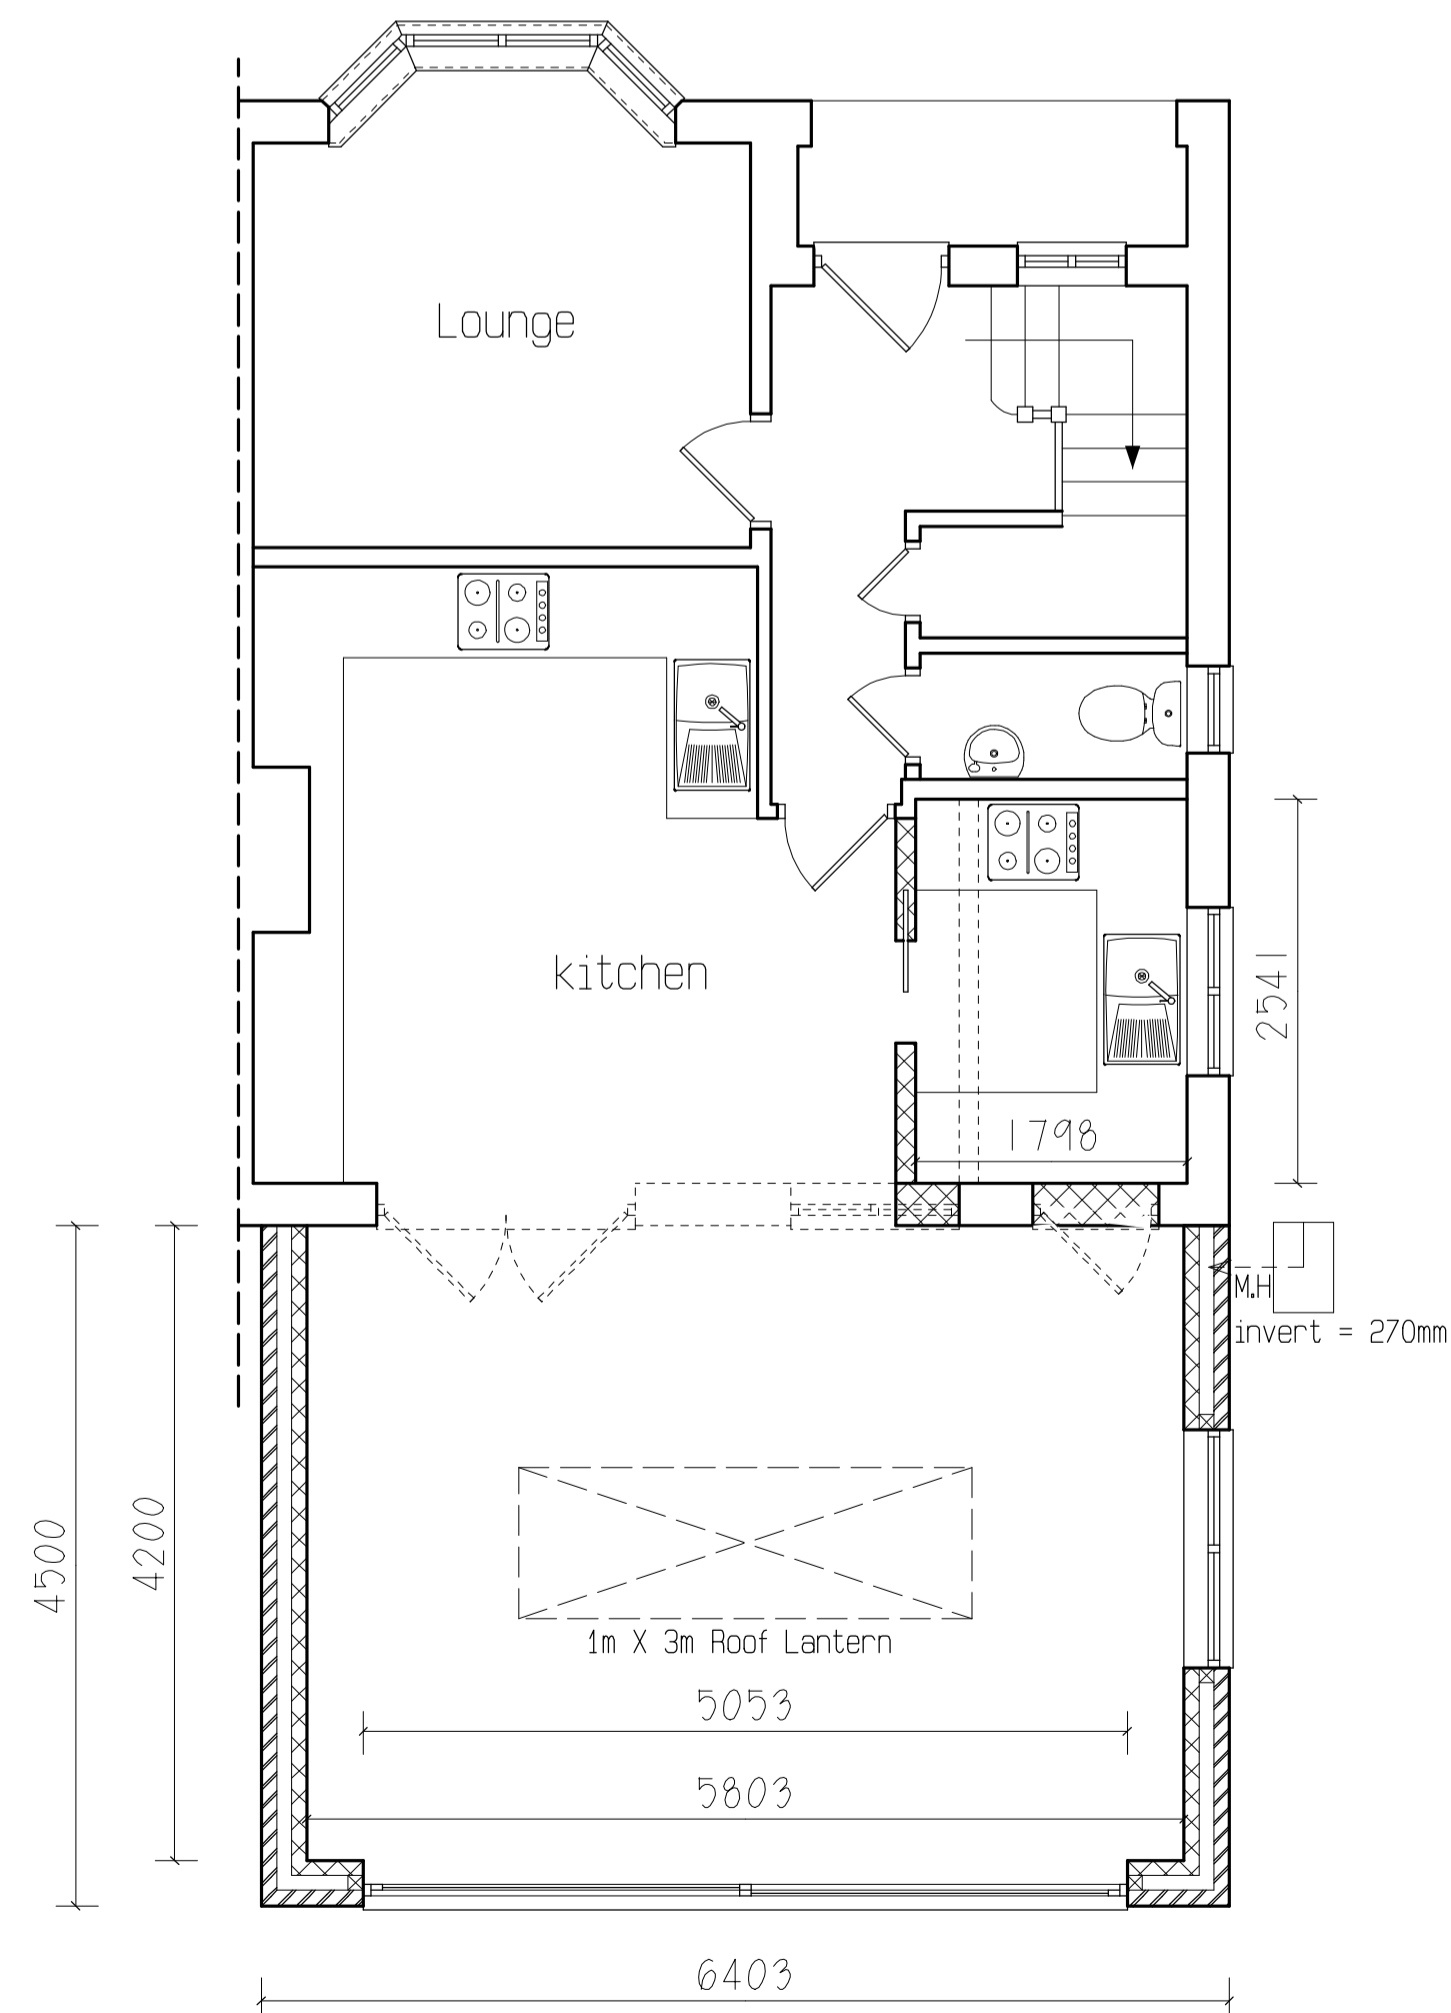

Proposed Elevations

Existing Elevations

Existing Ground Floor Plan

Proposed Ground Floor Plan

ACA ARCHITECTURAL DESIGN
 9 WOODSIDE AVENUE
 EASTLEIGH
 SO50 9ES
 Tel: 07817616023 or Email: acaadesign@gmail.com

Client
 Mr & Mrs Tawfek

Project Title
 90 Bassett Green Road, Southampton,
 SO16 3EF

Drawing Title
 EXISTING/PROPOSED PLANS & ELEVATIONS

Scale
 1:50 & 1:100 On A1 Paper

Drawn By
 AC

0 1m 2m 3m 4m 5m

© This drawing is the copyright of ACA Architectural Design. It may not be copied, altered or reproduced without their written authority.
 IF IN DOUBT ASK !!

Drawing No.
 2024/01

Rev.