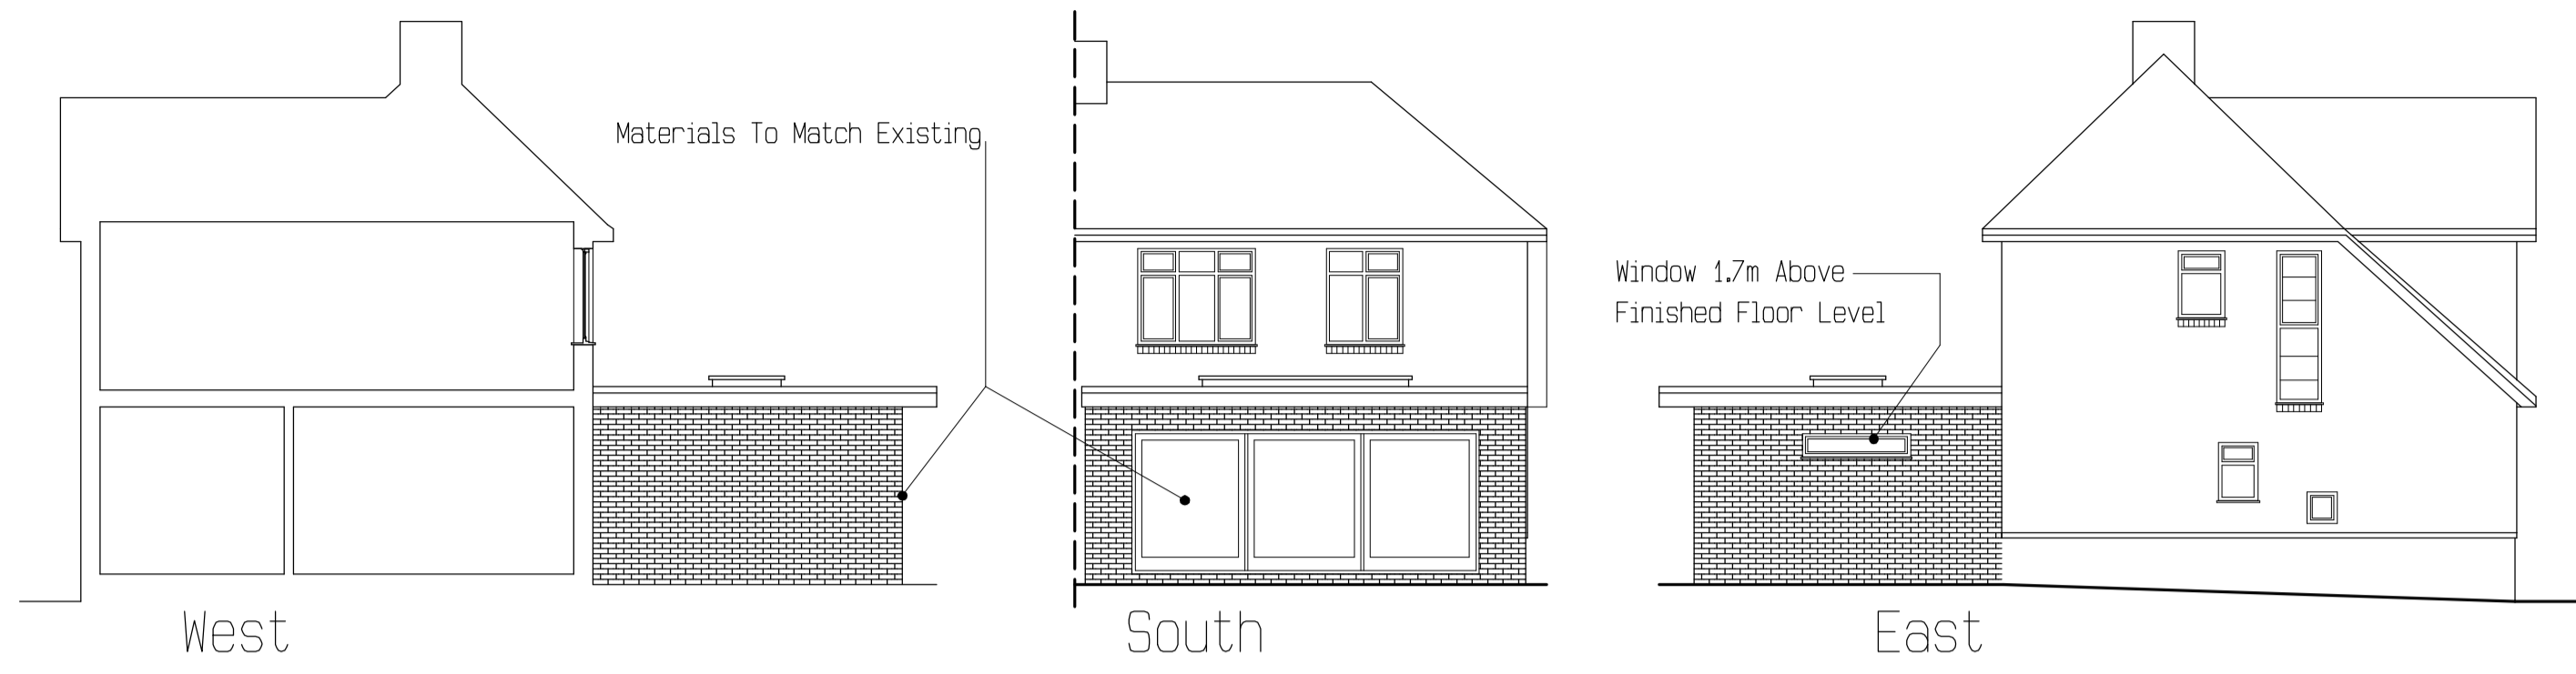

Proposed Elevations

Existing Elevations

Existing Ground Floor Plan

Proposed Ground Floor Plan

ACA ARCHITECTURAL DESIGN
 9 WOODSIDE AVENUE
 EASTLEIGH
 SO50 9ES
 Tel: 07817616023 or Email: acaadesign@gmail.com

Client
 Mr & Mrs Tawfek

Project Title
 90 Bassett Green Road, Southampton,
 SO16 3EF

Drawing Title
 EXISTING/PROPOSED PLANS & ELEVATIONS

Scale
 1:50 & 1:100 On A1 Paper

Drawn By
 AC

0 1m 2m 3m 4m 5m

© This drawing is the copyright of ACA Architectural Design. It may not be copied, altered or reproduced without their written authority.
 IF IN DOUBT ASK !!

Drawing No.
 2024/01

Rev.