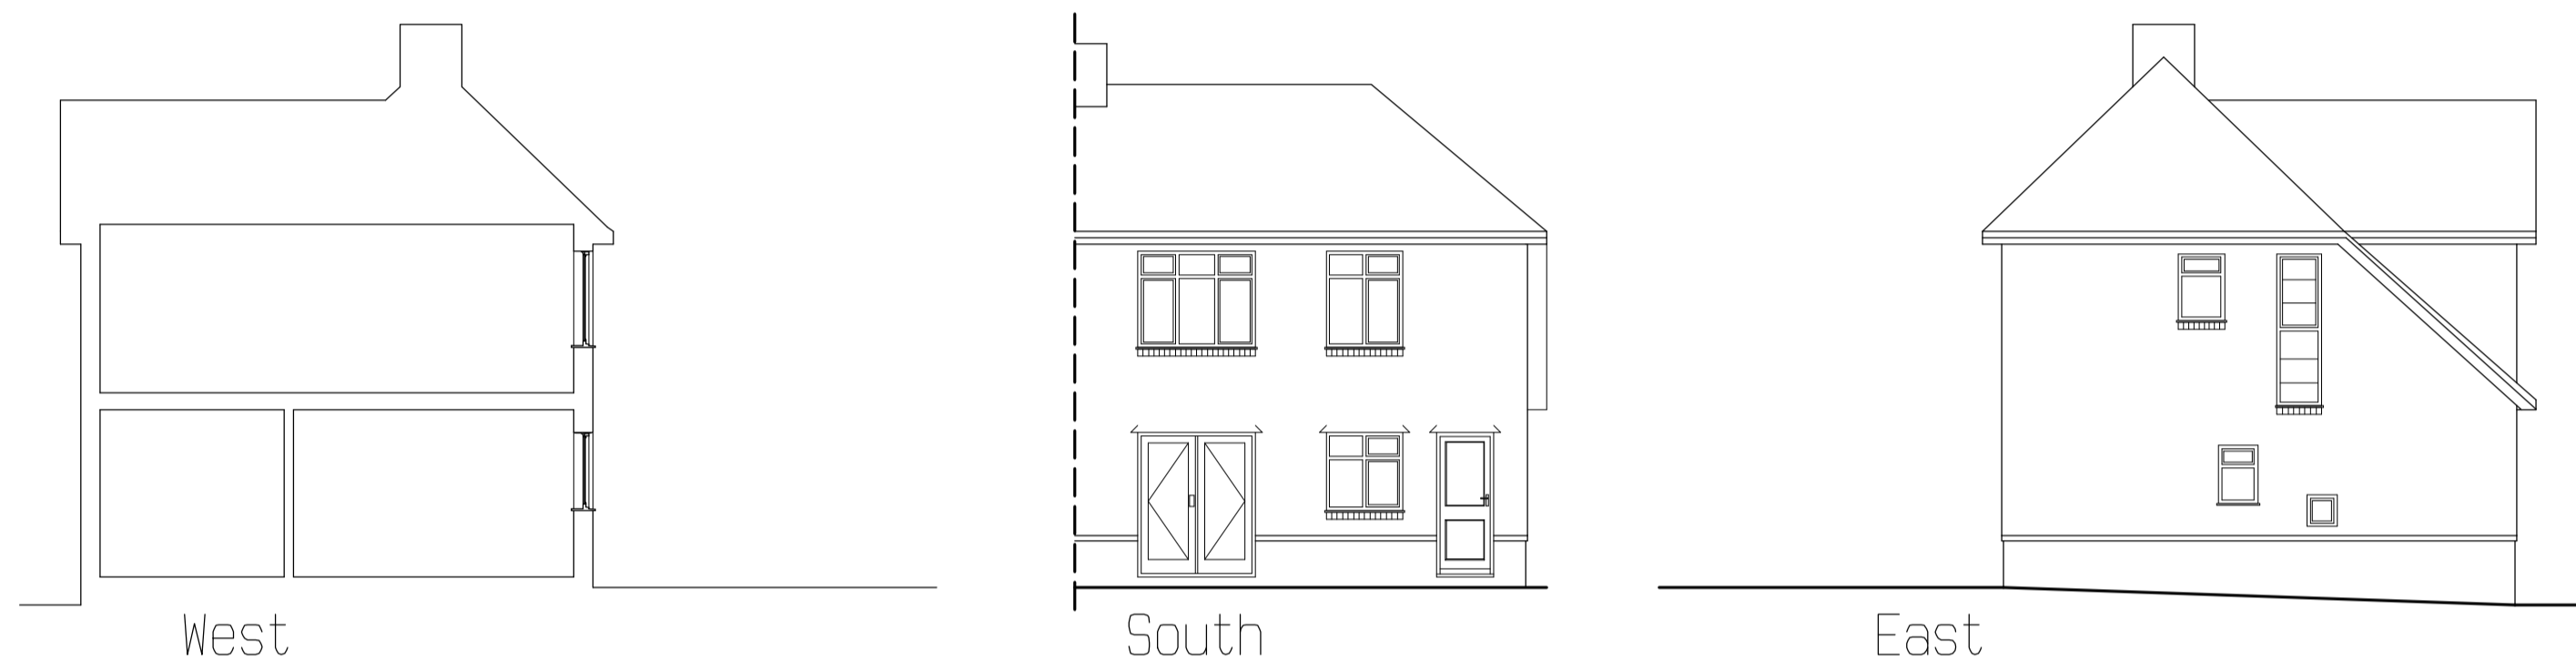

Proposed Elevations

Existing Elevations

Existing Ground Floor Plan

Proposed Ground Floor Plan

ACA ARCHITECTURAL DESIGN
 9 WOODSIDE AVENUE
 EASTLEIGH
 SO50 9ES
 Tel: 07817616023 or Email: acaadesign@gmail.com

Client
 Mr & Mrs Tawfek

Project Title
 90 Bassett Green Road, Southampton,
 SO16 3EF

Drawing Title
 EXISTING/PROPOSED PLANS & ELEVATIONS

Scale
 1:50 & 1:100 On A1 Paper

Drawn By
 AC

0 1m 2m 3m 4m 5m

© This drawing is the copyright of ACA Architectural Design. It may not be copied, altered or reproduced without their written authority.
 IF IN DOUBT ASK !!

Drawing No.
 2024/01

Rev.