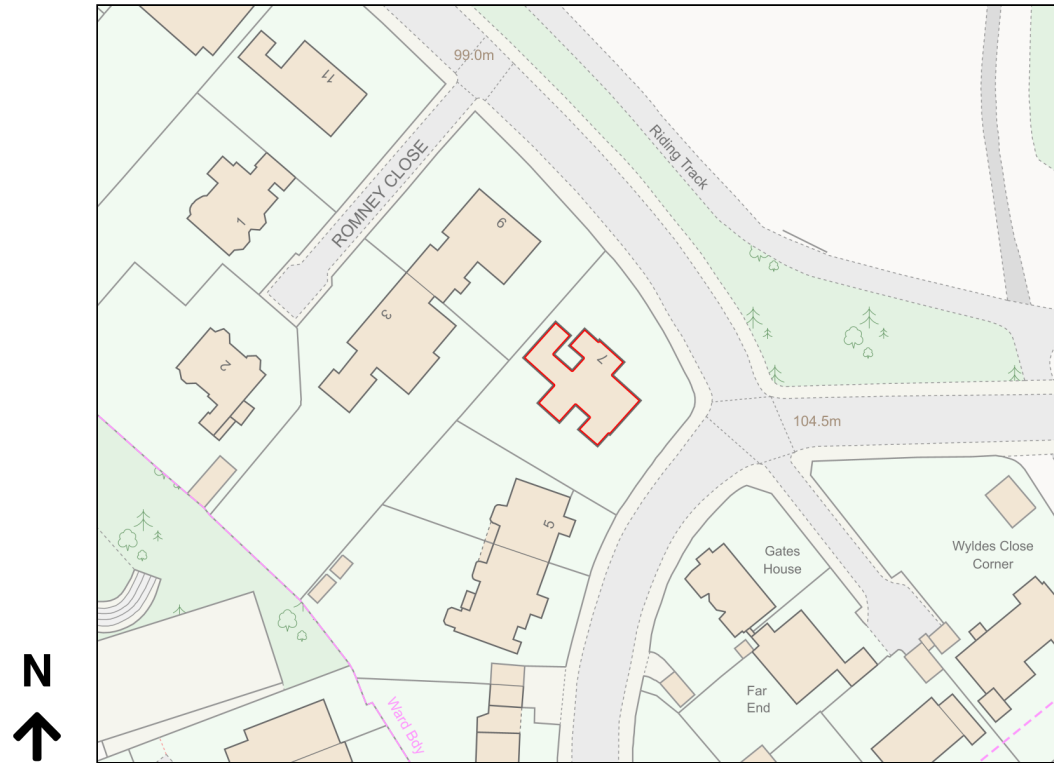

Location Plan

Site Address: 7, Hampstead Way, Golders Green, London, NW11 7JA

Date Produced: 12-Mar-2024

Scale: 1:1250 @A4

Planning Portal Reference: PP-12883655v1