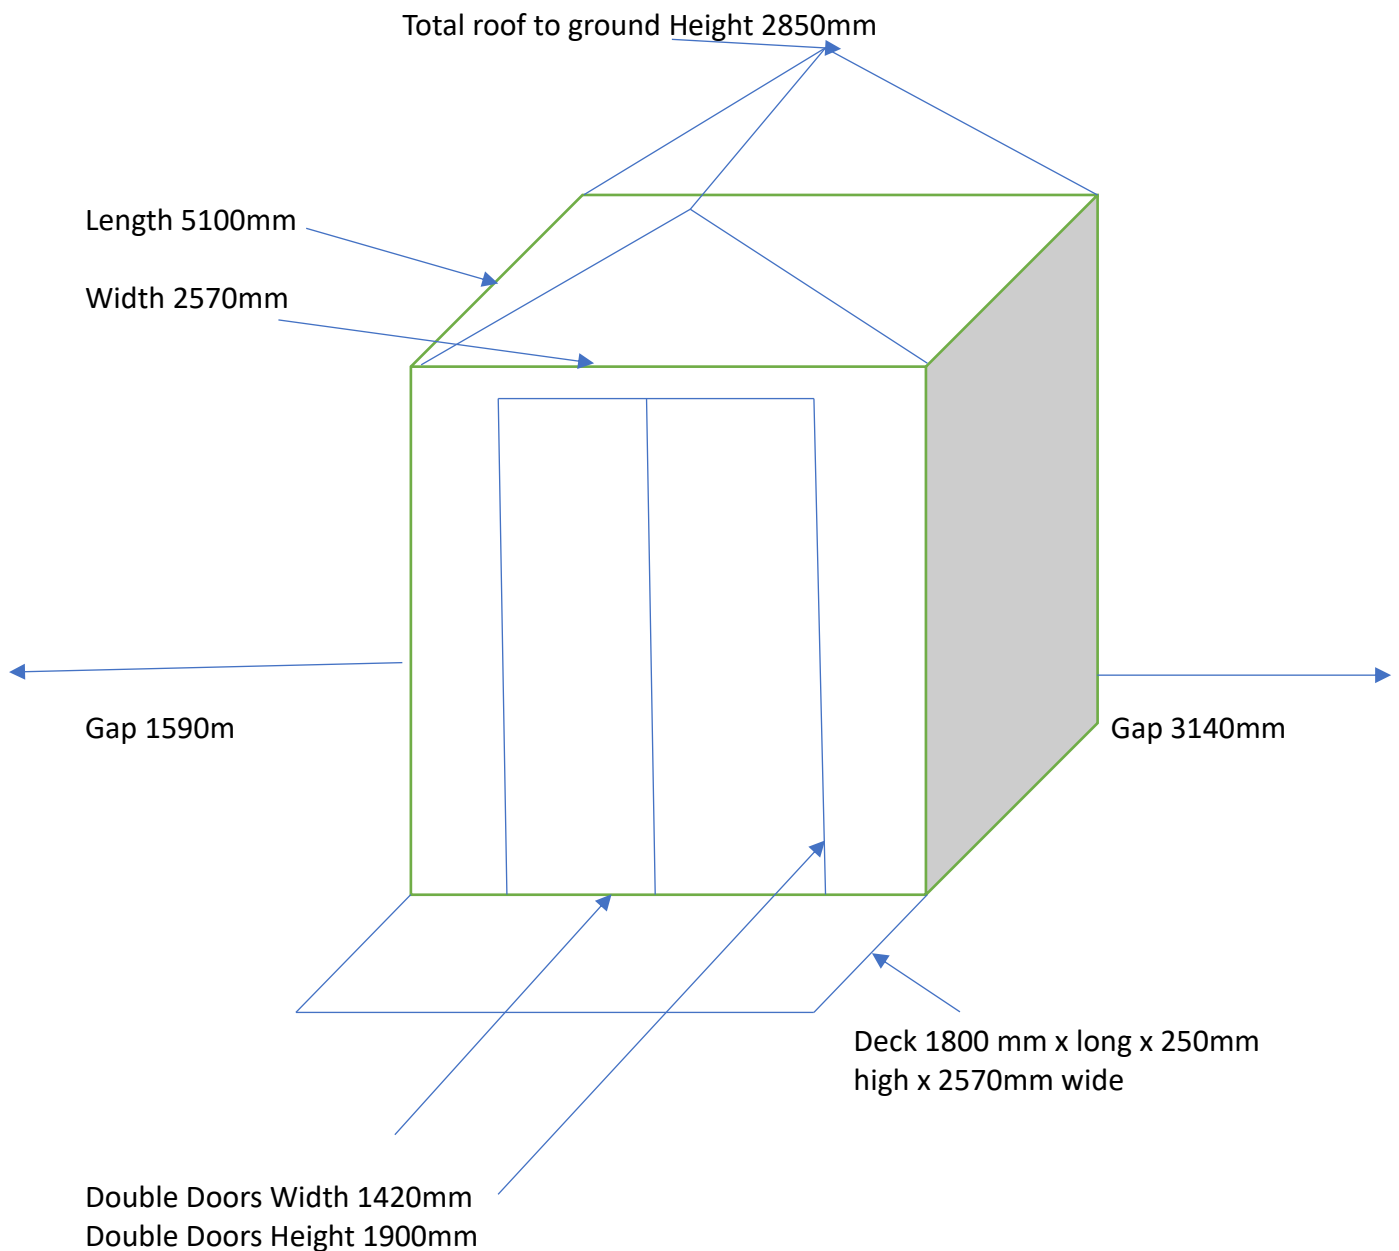

Beach Hut 23
Shingle Walk
East Wittering
PO20 8DB

Proposed Beach Hut Dimensions

Proposed Materials

External - Hardwood construction with Cedral Cladding -pale grey colour
Roof – Hardwood construction with a weatherproof felt lining over the top
Deck area – Hardwood Decking