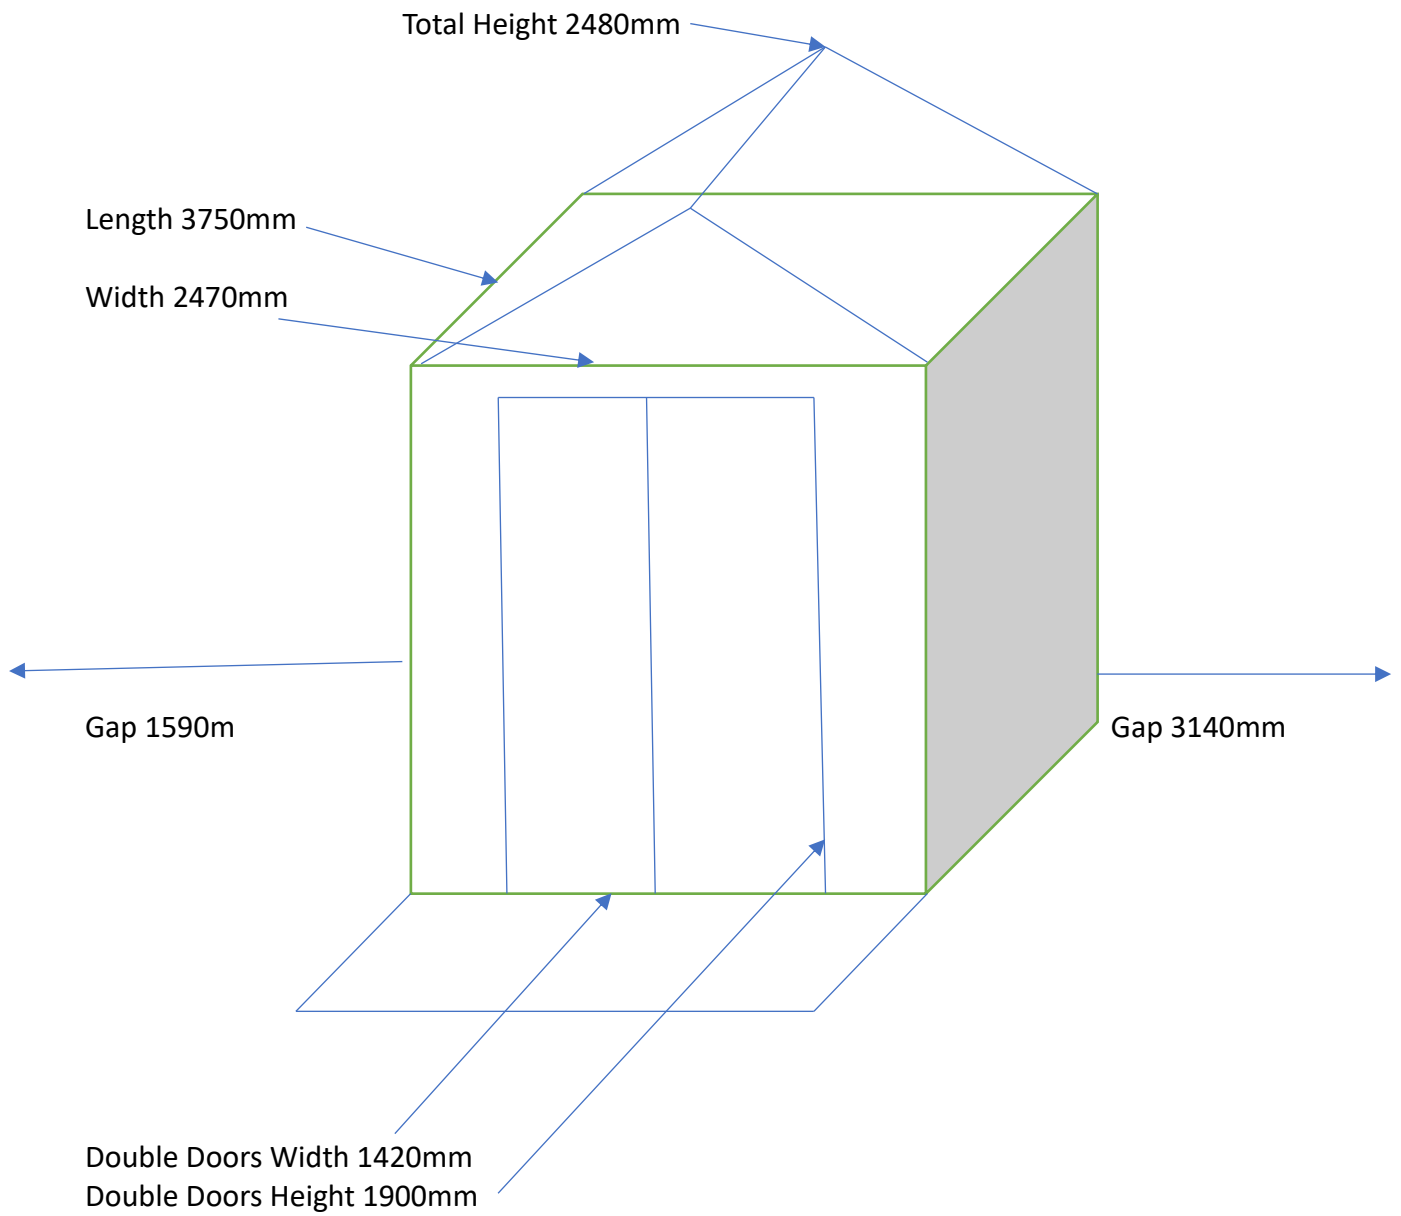

Beach Hut 23
Shingle Walk
East Wittering
PO20 8DB

Existing Beach Hut Dimensions

Existing materials:
External – wood – painted in pale green
Roof - wood with felt overlay
Decked areas– paving slabs